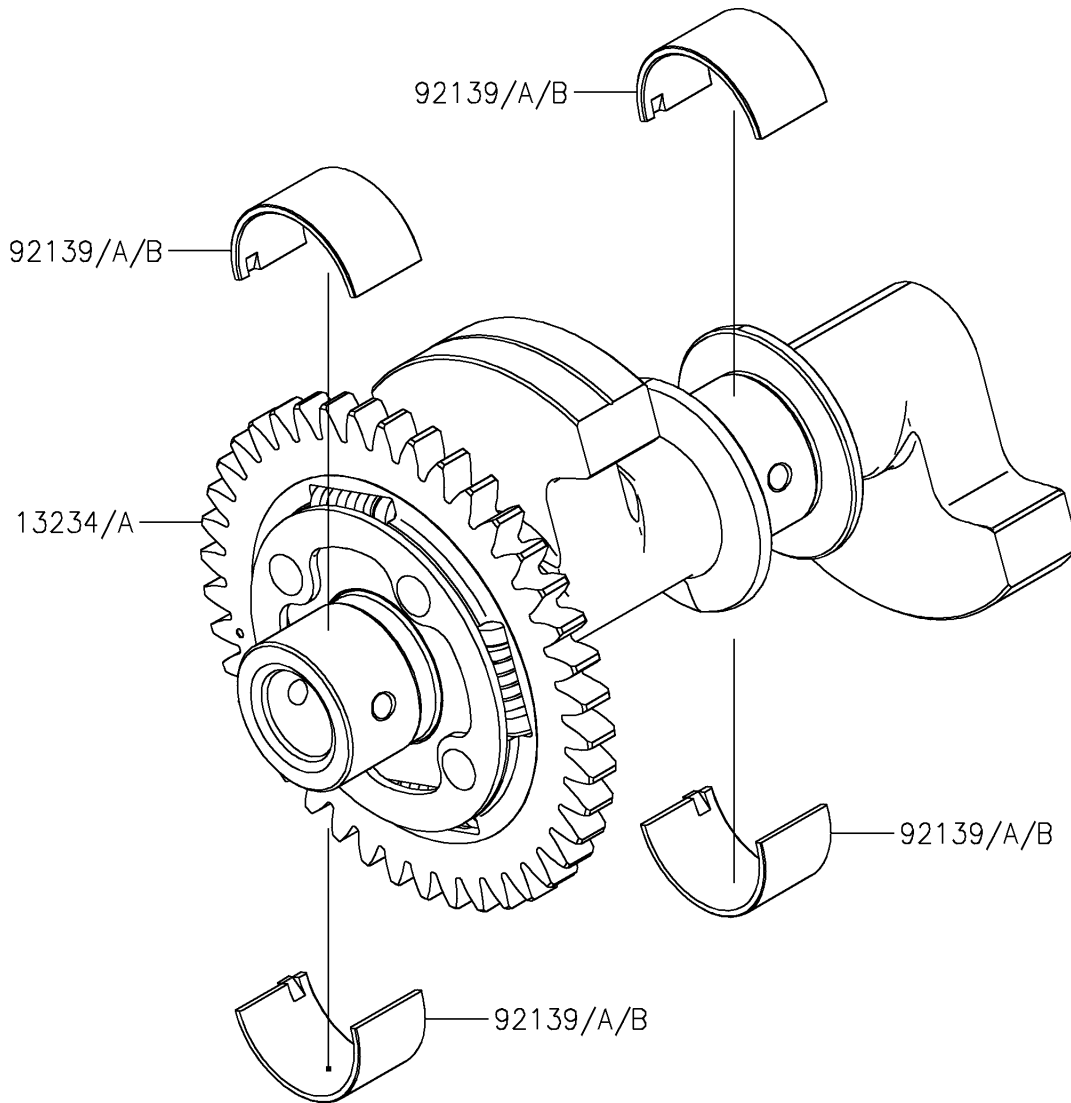

2023 Ninja® 400 PARTS DIAGRAM

Balancer

E1323

2023 Ninja® 400 PARTS LIST

Balancer

ITEM NAME	PART NUMBER	QUANTITY
SHAFT-COMP,BALANCER (Ref # 13234A)	13234-0613	1
BUSHING,BALANCER,BLUE (Ref # 92139)	92139-0883	AR
BUSHING,BALANCER,BLACK (Ref # 92139A)	92139-0884	4
BUSHING,BALANCER,BROWN (Ref # 92139B)	92139-0885	AR