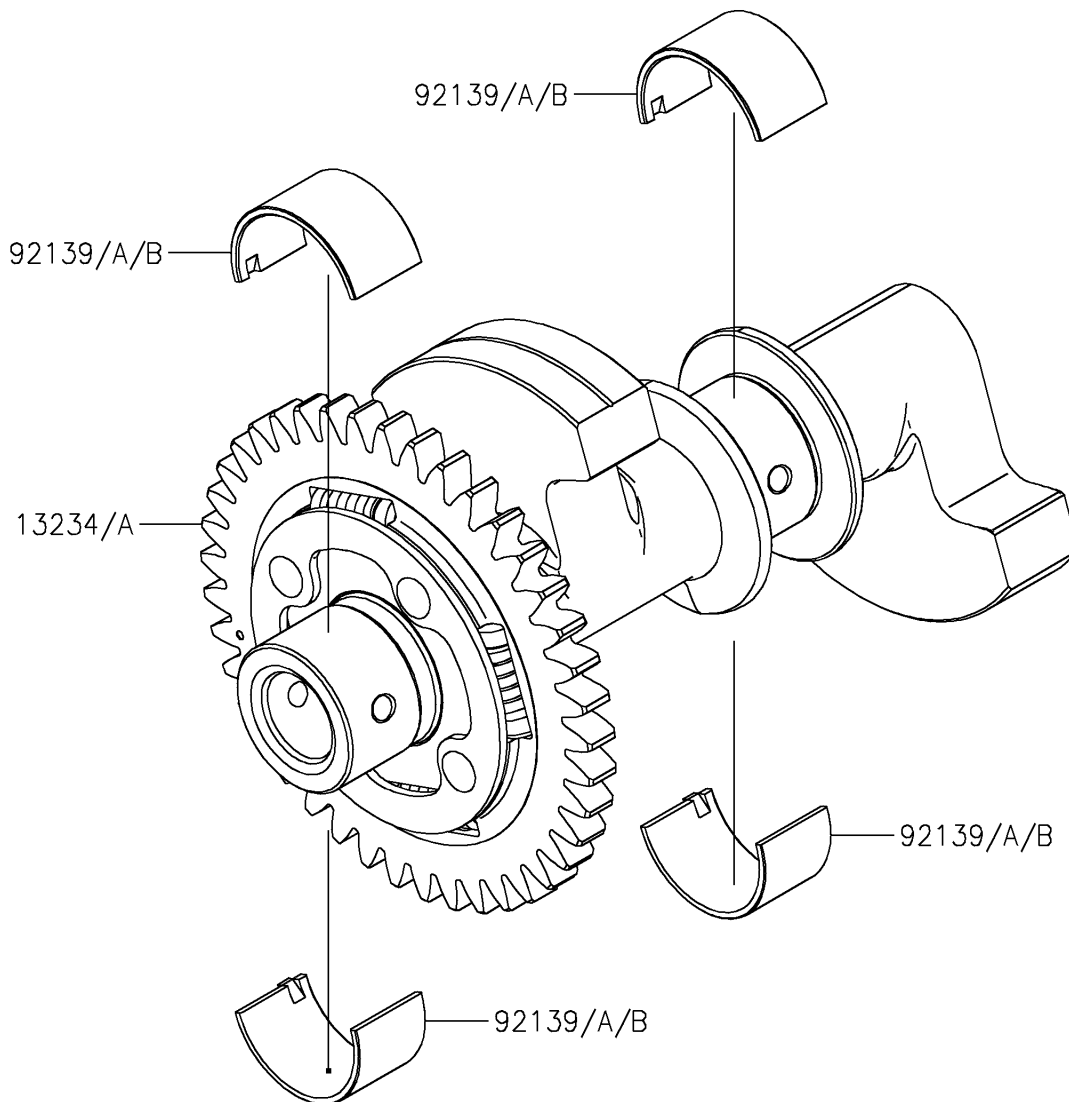

# 2023 NINJA® 400 KRT EDITION PARTS DIAGRAM

Balancer

E1323

## 2023 NINJA® 400 KRT EDITION PARTS LIST

### Balancer

ITEM NAME	PART NUMBER	QUANTITY
SHAFT-COMP,BALANCER (Ref # 13234A)	13234-0613	1
BUSHING,BALANCER,BLUE (Ref # 92139)	92139-0883	AR
BUSHING,BALANCER,BLACK (Ref # 92139A)	92139-0884	4
BUSHING,BALANCER,BROWN (Ref # 92139B)	92139-0885	AR