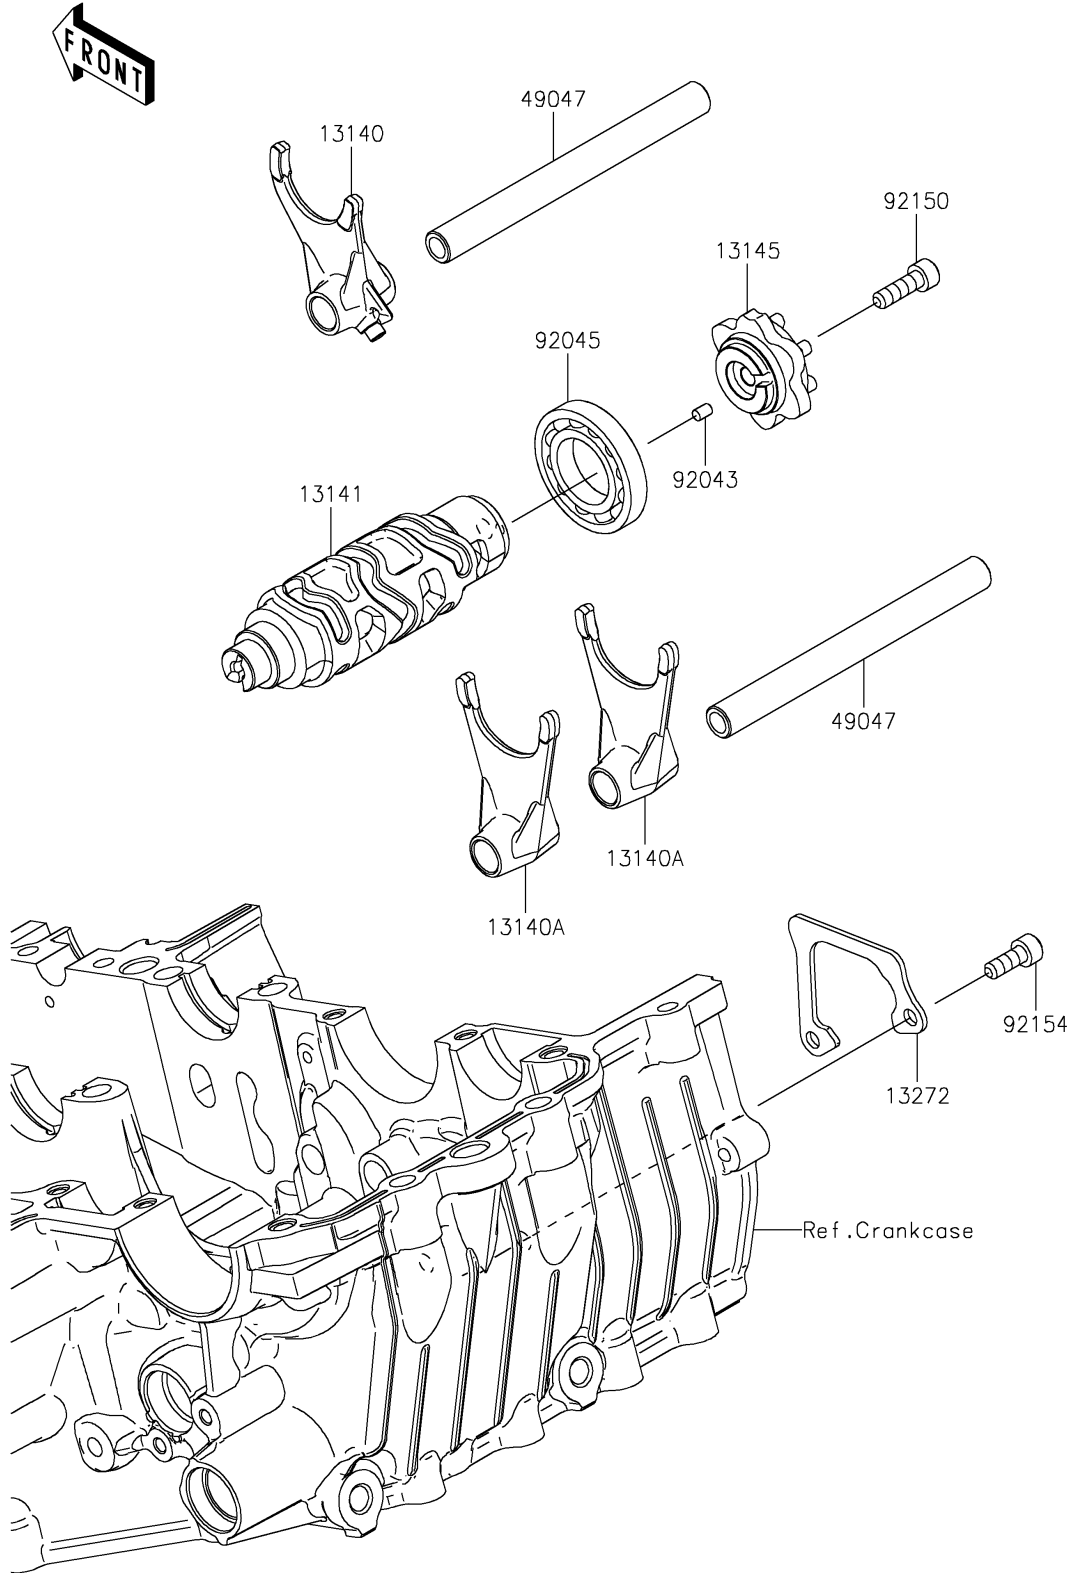

2022 NINJA® 400 PARTS DIAGRAM

Gear Change Drum/Shift Fork(s)

E1362

2022 NINJA® 400 PARTS LIST

Gear Change Drum/Shift Fork(s)

ITEM NAME	PART NUMBER	QUANTITY
FORK-SHIFT,IN (Ref # 13140)	13140-0662	1
FORK-SHIFT,OUT (Ref # 13140A)	13140-0663	2
DRUM-CHANGE (Ref # 13141)	13141-0597	1
CAM-CHANGE DRUM (Ref # 13145)	13145-0570	1
PLATE (Ref # 13272)	13272-2374	1
ROD-SHIFT (Ref # 49047)	49047-0634	2
PIN,4X6 (Ref # 92043)	92043-1744	1
BEARING-BALL,16005 (Ref # 92045)	92045-1045	1
BOLT,SOCKET,6X20 (Ref # 92150)	92150-1880	1
BOLT,SOCKET,6X16 (Ref # 92154)	92154-0235	2