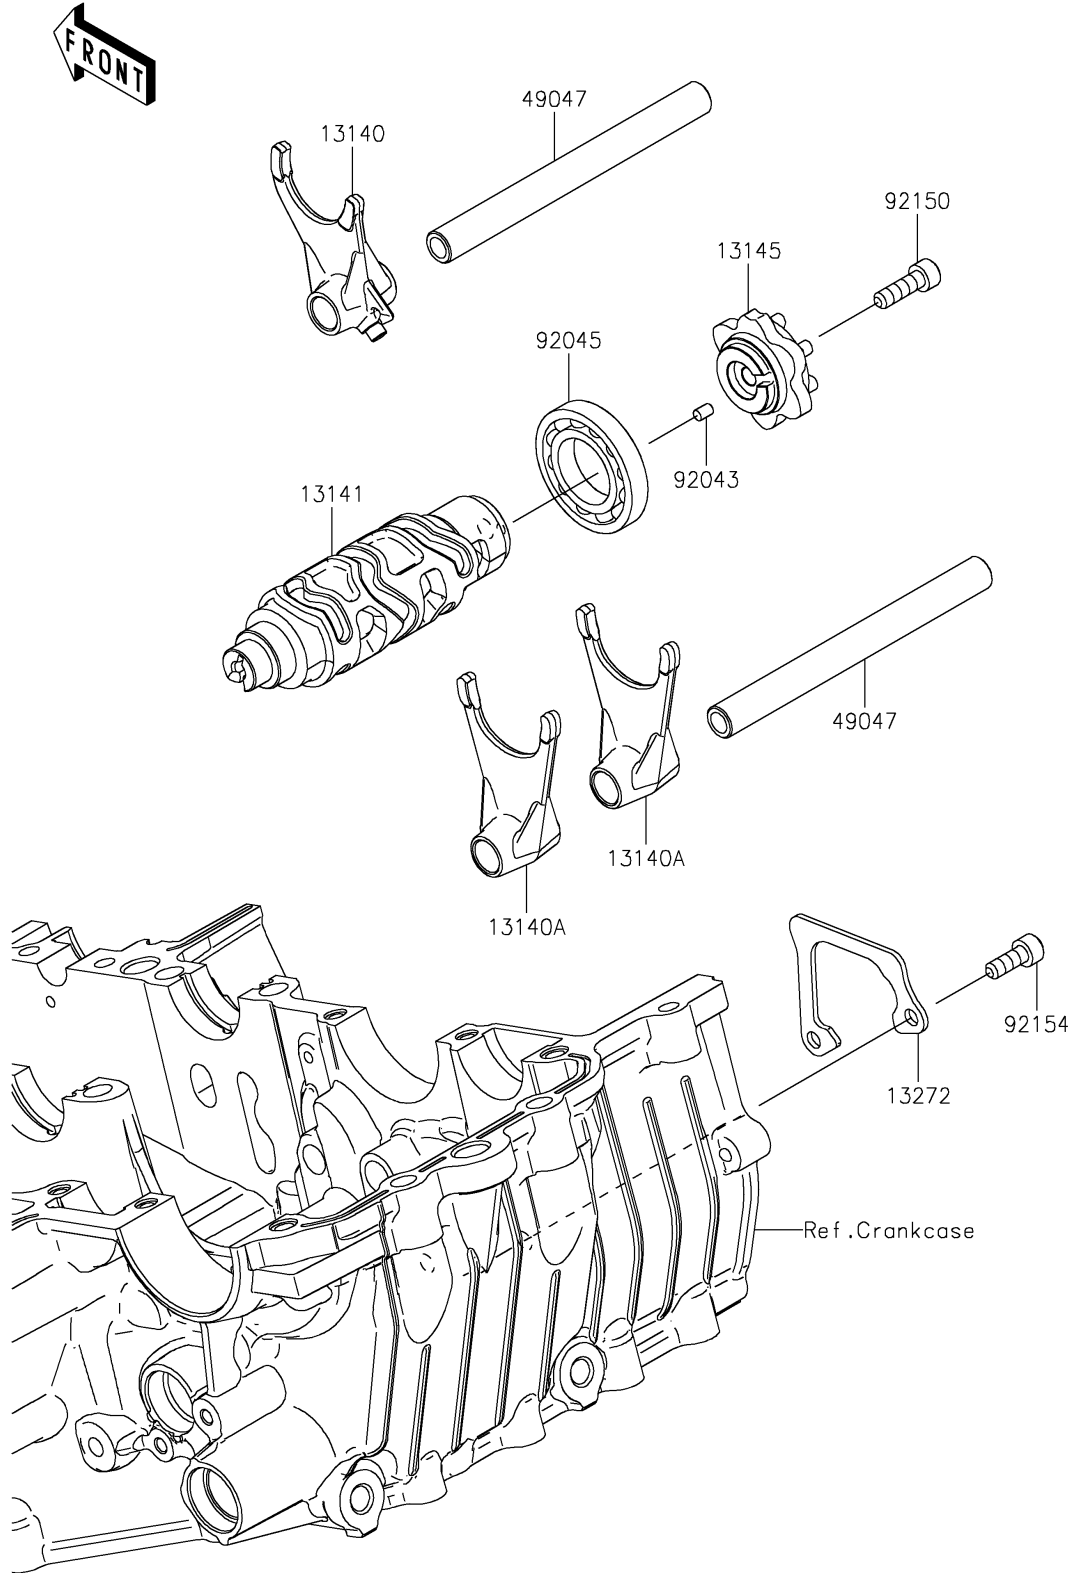

2022 NINJA® 400 PARTS DIAGRAM

Gear Change Drum/Shift Fork(s)

E1362

2022 NINJA® 400 PARTS LIST

Gear Change Drum/Shift Fork(s)

ITEM NAME	PART NUMBER	QUANTITY
FORK-SHIFT,IN (Ref # 13140)	13140-0662	1
FORK-SHIFT,OUT (Ref # 13140A)	13140-0663	2
DRUM-CHANGE (Ref # 13141)	13141-0597	1
CAM-CHANGE DRUM (Ref # 13145)	13145-0570	1
PLATE (Ref # 13272)	13272-2374	1
ROD-SHIFT (Ref # 49047)	49047-0634	2
PIN,4X6 (Ref # 92043)	92043-1744	1
BEARING-BALL,16005 (Ref # 92045)	92045-1045	1
BOLT,SOCKET,6X20 (Ref # 92150)	92150-1880	1
BOLT,SOCKET,6X16 (Ref # 92154)	92154-0235	2