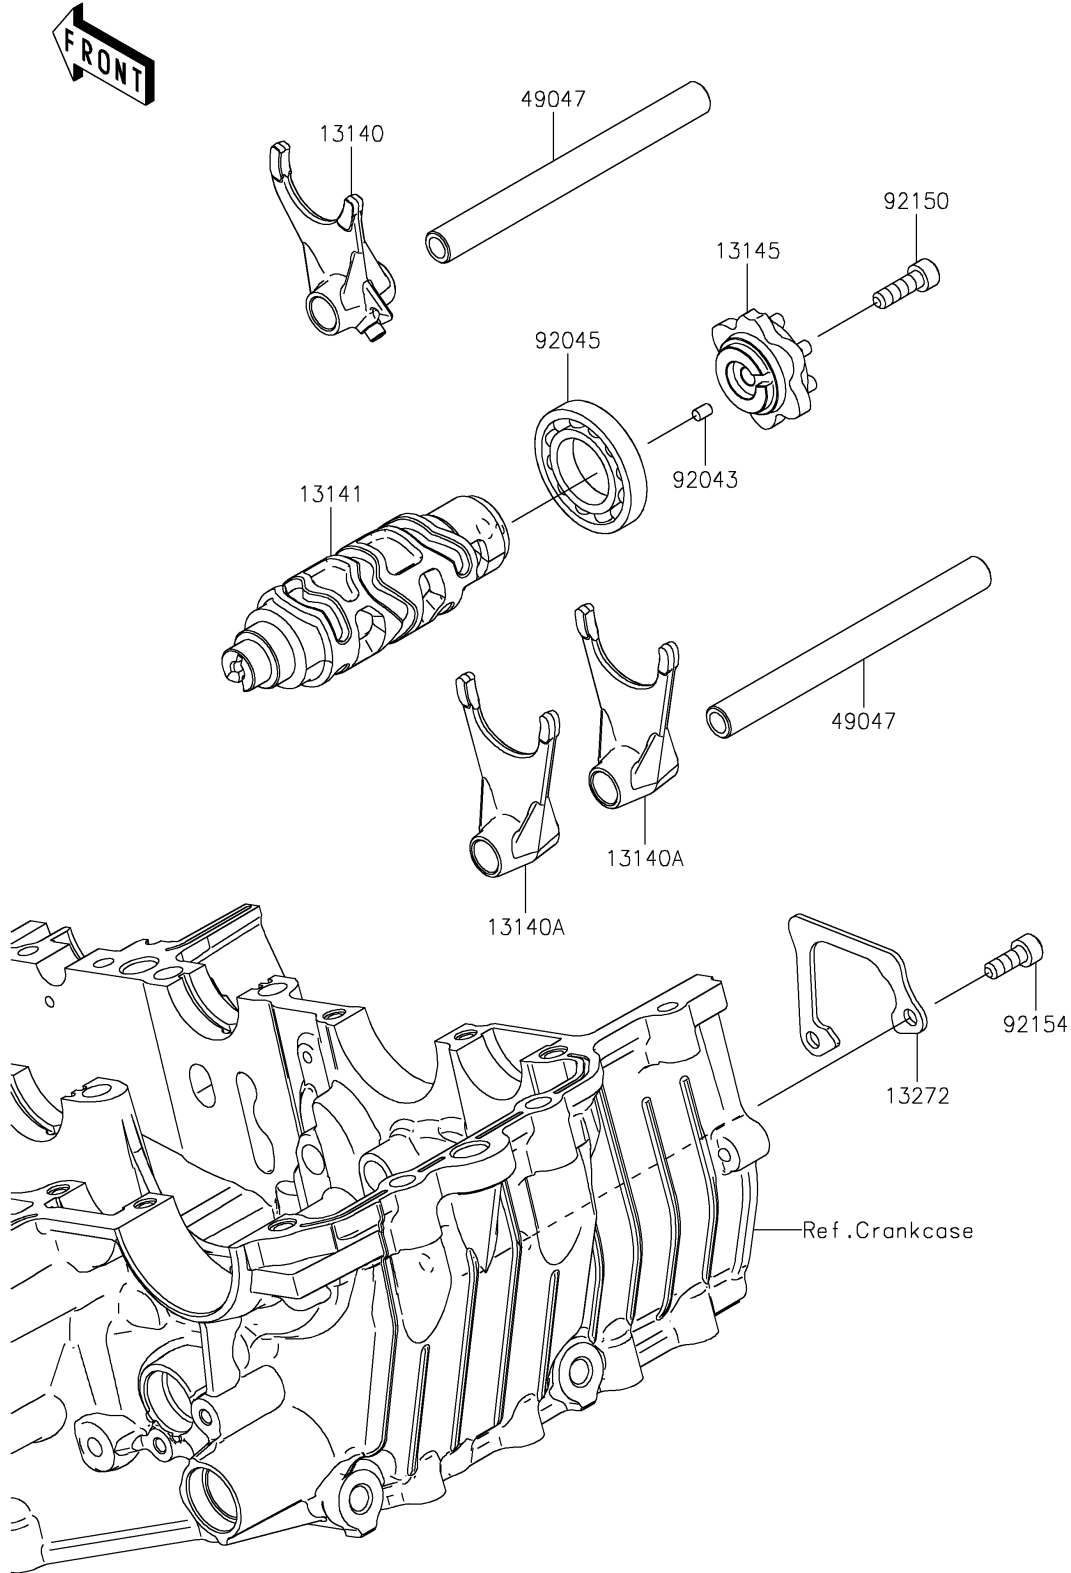

2023 Ninja® 400 PARTS DIAGRAM

Gear Change Drum/Shift Fork(s)

E1362

2023 Ninja® 400 PARTS LIST

Gear Change Drum/Shift Fork(s)

ITEM NAME	PART NUMBER	QUANTITY
FORK-SHIFT,IN (Ref # 13140)	13140-0662	1
FORK-SHIFT,OUT (Ref # 13140A)	13140-0663	2
DRUM-CHANGE (Ref # 13141)	13141-0597	1
CAM-CHANGE DRUM (Ref # 13145)	13145-0570	1
PLATE (Ref # 13272)	13272-2374	1
ROD-SHIFT (Ref # 49047)	49047-0634	2
PIN,4X6 (Ref # 92043)	92043-1744	1
BEARING-BALL,16005 (Ref # 92045)	92045-1045	1
BOLT,SOCKET,6X20 (Ref # 92150)	92150-1880	1
BOLT,SOCKET,6X16 (Ref # 92154)	92154-0235	2