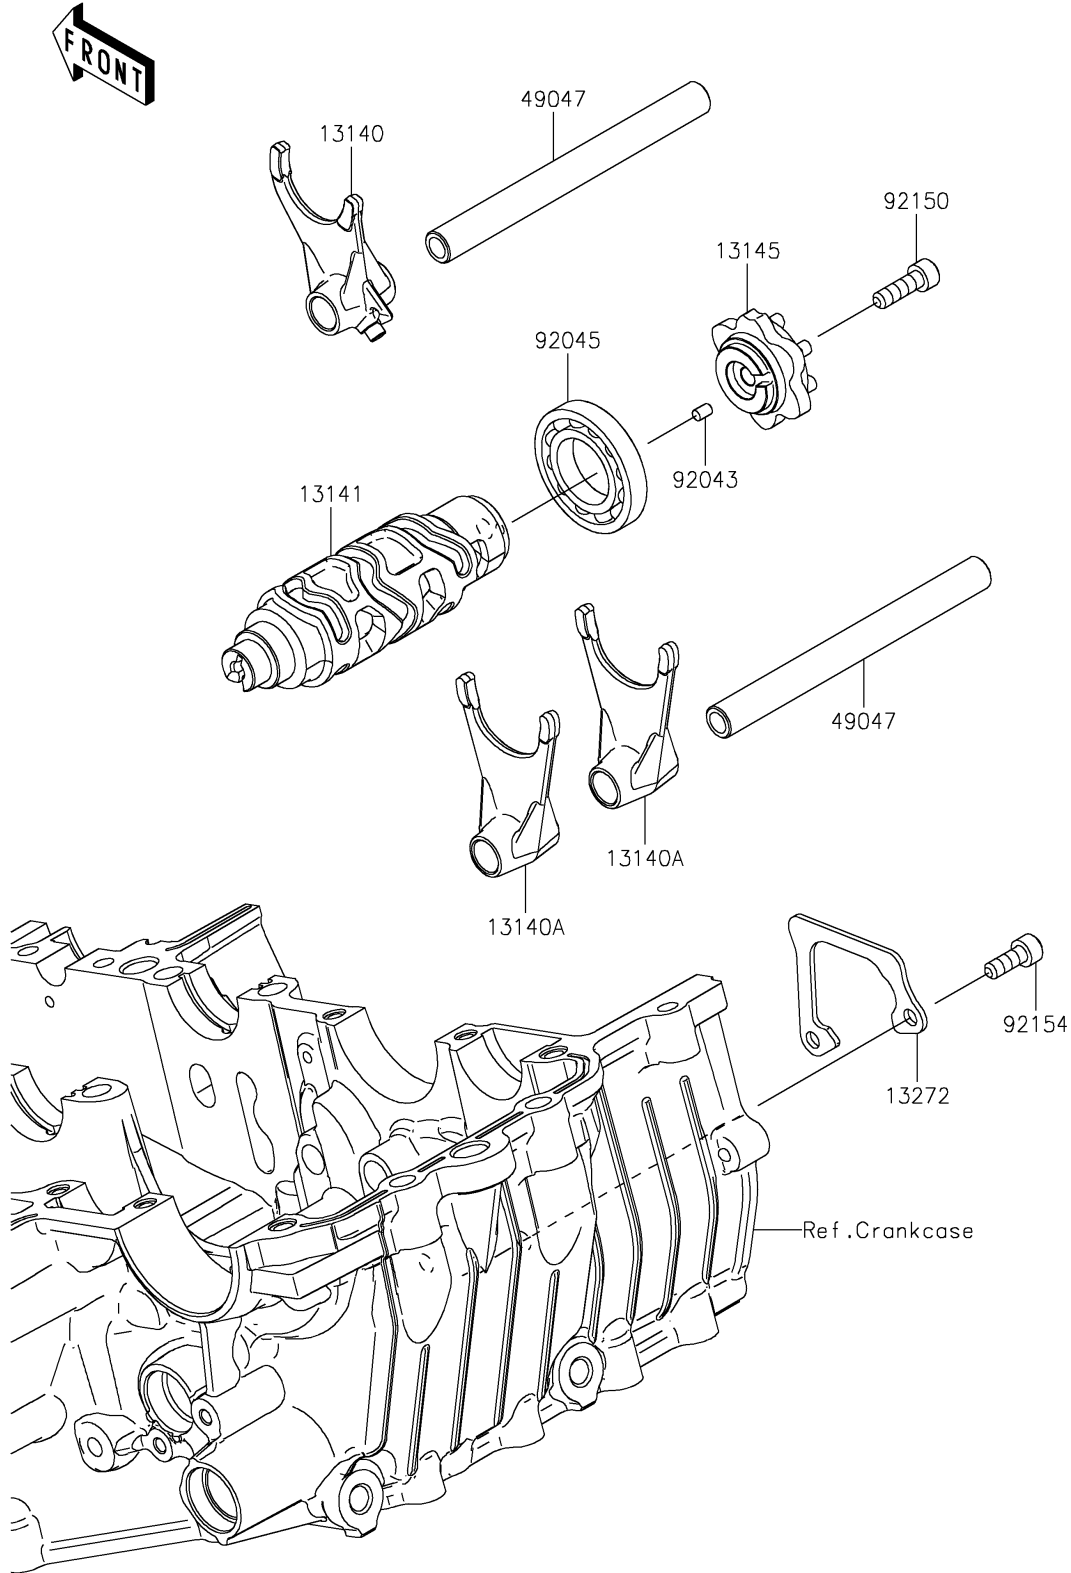

2023 Ninja® 400 PARTS DIAGRAM

Gear Change Drum/Shift Fork(s)

E1362

2023 Ninja® 400 PARTS LIST

Gear Change Drum/Shift Fork(s)

| ITEM NAME | PART NUMBER | QUANTITY |
|----------------------------------|-------------|----------|
| FORK-SHIFT,IN (Ref # 13140) | 13140-0662 | 1 |
| FORK-SHIFT,OUT (Ref # 13140A) | 13140-0663 | 2 |
| DRUM-CHANGE (Ref # 13141) | 13141-0597 | 1 |
| CAM-CHANGE DRUM (Ref # 13145) | 13145-0570 | 1 |
| PLATE (Ref # 13272) | 13272-2374 | 1 |
| ROD-SHIFT (Ref # 49047) | 49047-0634 | 2 |
| PIN,4X6 (Ref # 92043) | 92043-1744 | 1 |
| BEARING-BALL,16005 (Ref # 92045) | 92045-1045 | 1 |
| BOLT,SOCKET,6X20 (Ref # 92150) | 92150-1880 | 1 |
| BOLT,SOCKET,6X16 (Ref # 92154) | 92154-0235 | 2 |