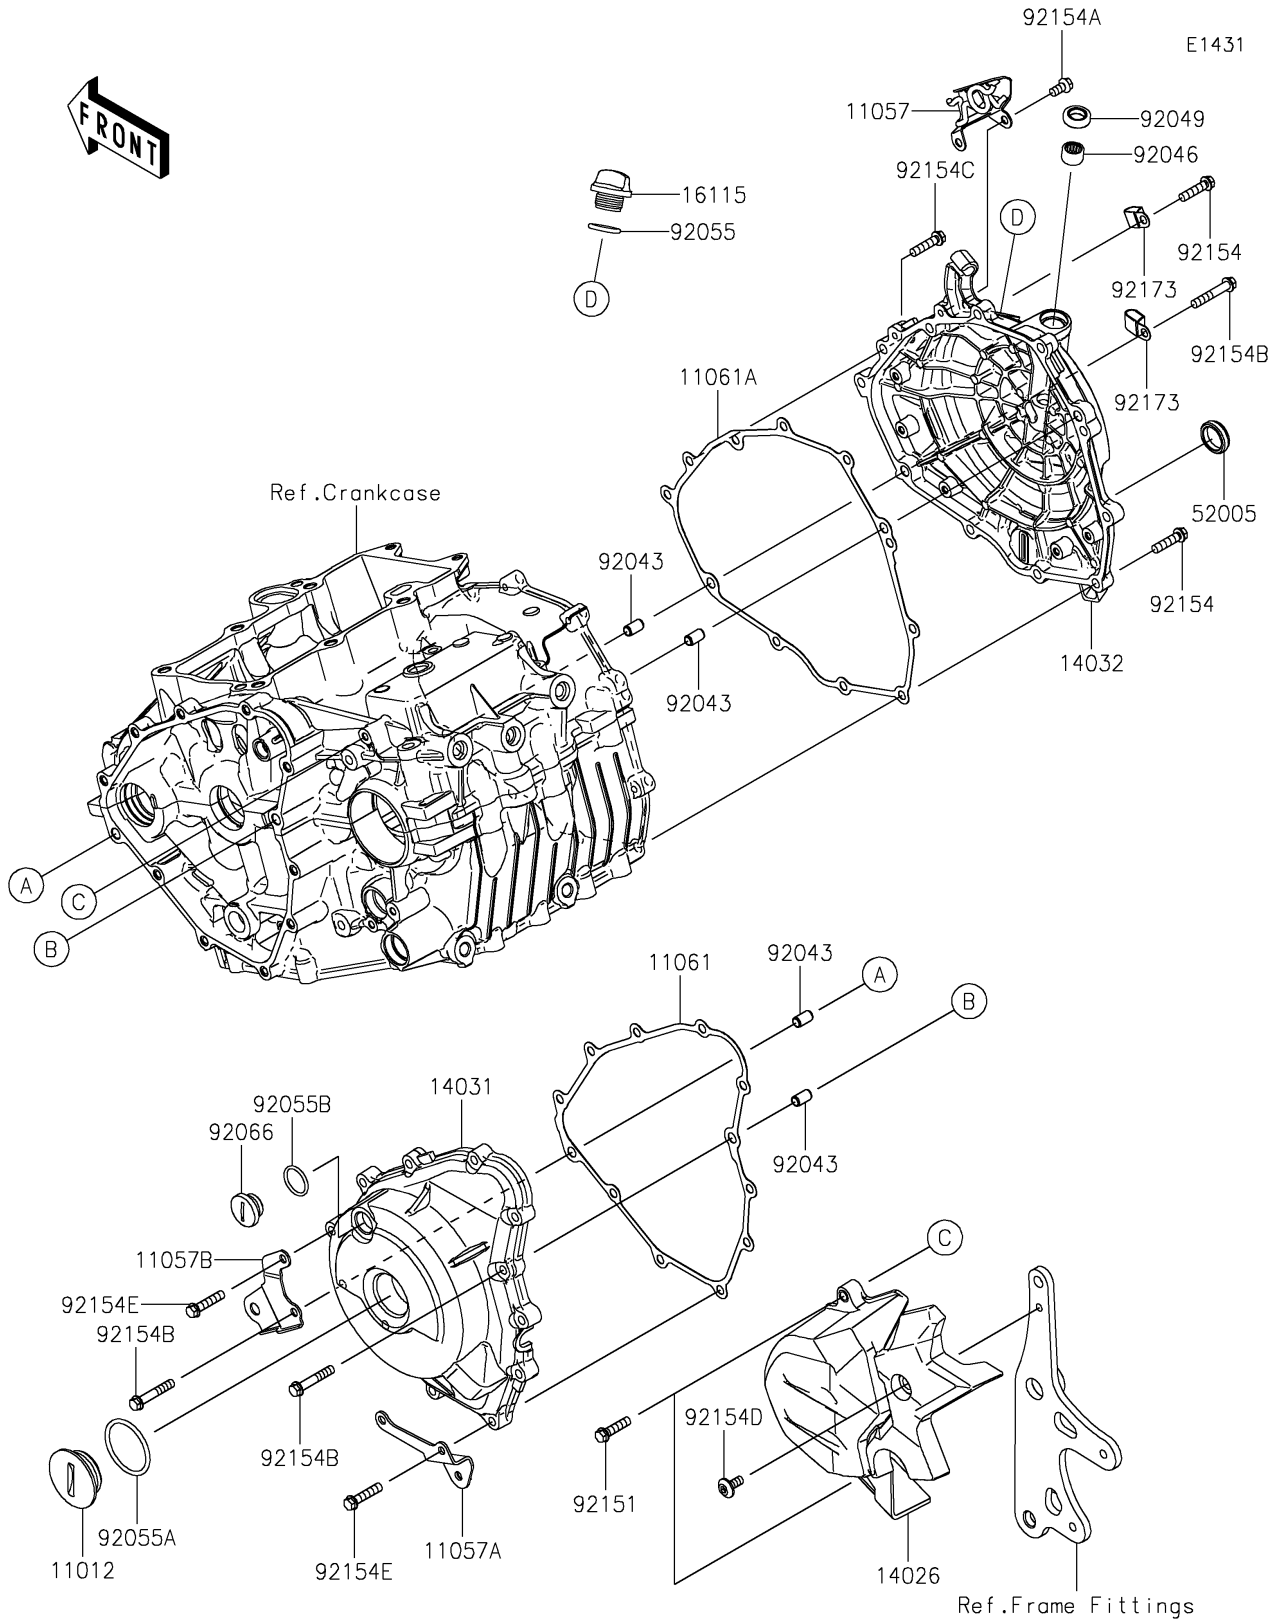

2022 NINJA® 400 PARTS DIAGRAM

Engine Cover(s)

2022 NINJA® 400 PARTS LIST

Engine Cover(s)

ITEM NAME	PART NUMBER	QUANTITY
CAP (Ref # 11012)	11012-1362	1
BRACKET (Ref # 11057)	11057-1231	1
BRACKET (Ref # 11057A)	11057-1256	1
BRACKET (Ref # 11057B)	11057-1416	1
GASKET,GENERATOR COVER (Ref # 11061)	11061-1252	1
GASKET,CLUTCH COVER (Ref # 11061A)	11061-1253	1
COVER-CHAIN (Ref # 14026)	14026-0141	1
COVER-GENERATOR (Ref # 14031)	14031-0618	1
COVER-CLUTCH (Ref # 14032)	14032-0656	1
CAP-OIL FILLER (Ref # 16115)	16115-1053	1
GAUGE,OIL LEVEL (Ref # 52005)	52005-1009	1
PIN,6.2X8X14 (Ref # 92043)	92043-1263	4
BEARING-NEEDLE,HK1210FM (Ref # 92046)	92046-0034	1
SEAL-OIL (Ref # 92049)	92049-1560	1
RING-O (Ref # 92055)	92055-012	1
RING-O,39.4X3.1 (Ref # 92055A)	92055-0734	1
RING-O,20X2 (Ref # 92055B)	92055-1146	1
PLUG (Ref # 92066)	92066-0748	1
BOLT,FLANGED-SMALL,6X25 (Ref # 92151)	92151-1930	2
BOLT,FLANGED,6X25 (Ref # 92154)	92154-0819	9
BOLT,FLANGED,6X12 (Ref # 92154A)	92154-1777	2
BOLT,FLANGED,6X35 (Ref # 92154B)	92154-1779	3
BOLT,FLANGED,6X25 (Ref # 92154C)	92154-2734	1
BOLT,SOCKET,6X14 (Ref # 92154D)	92154-2735	1
BOLT,FLANGED,6X28 (Ref # 92154E)	92154-2788	10
CLAMP (Ref # 92173)	92173-1828	2