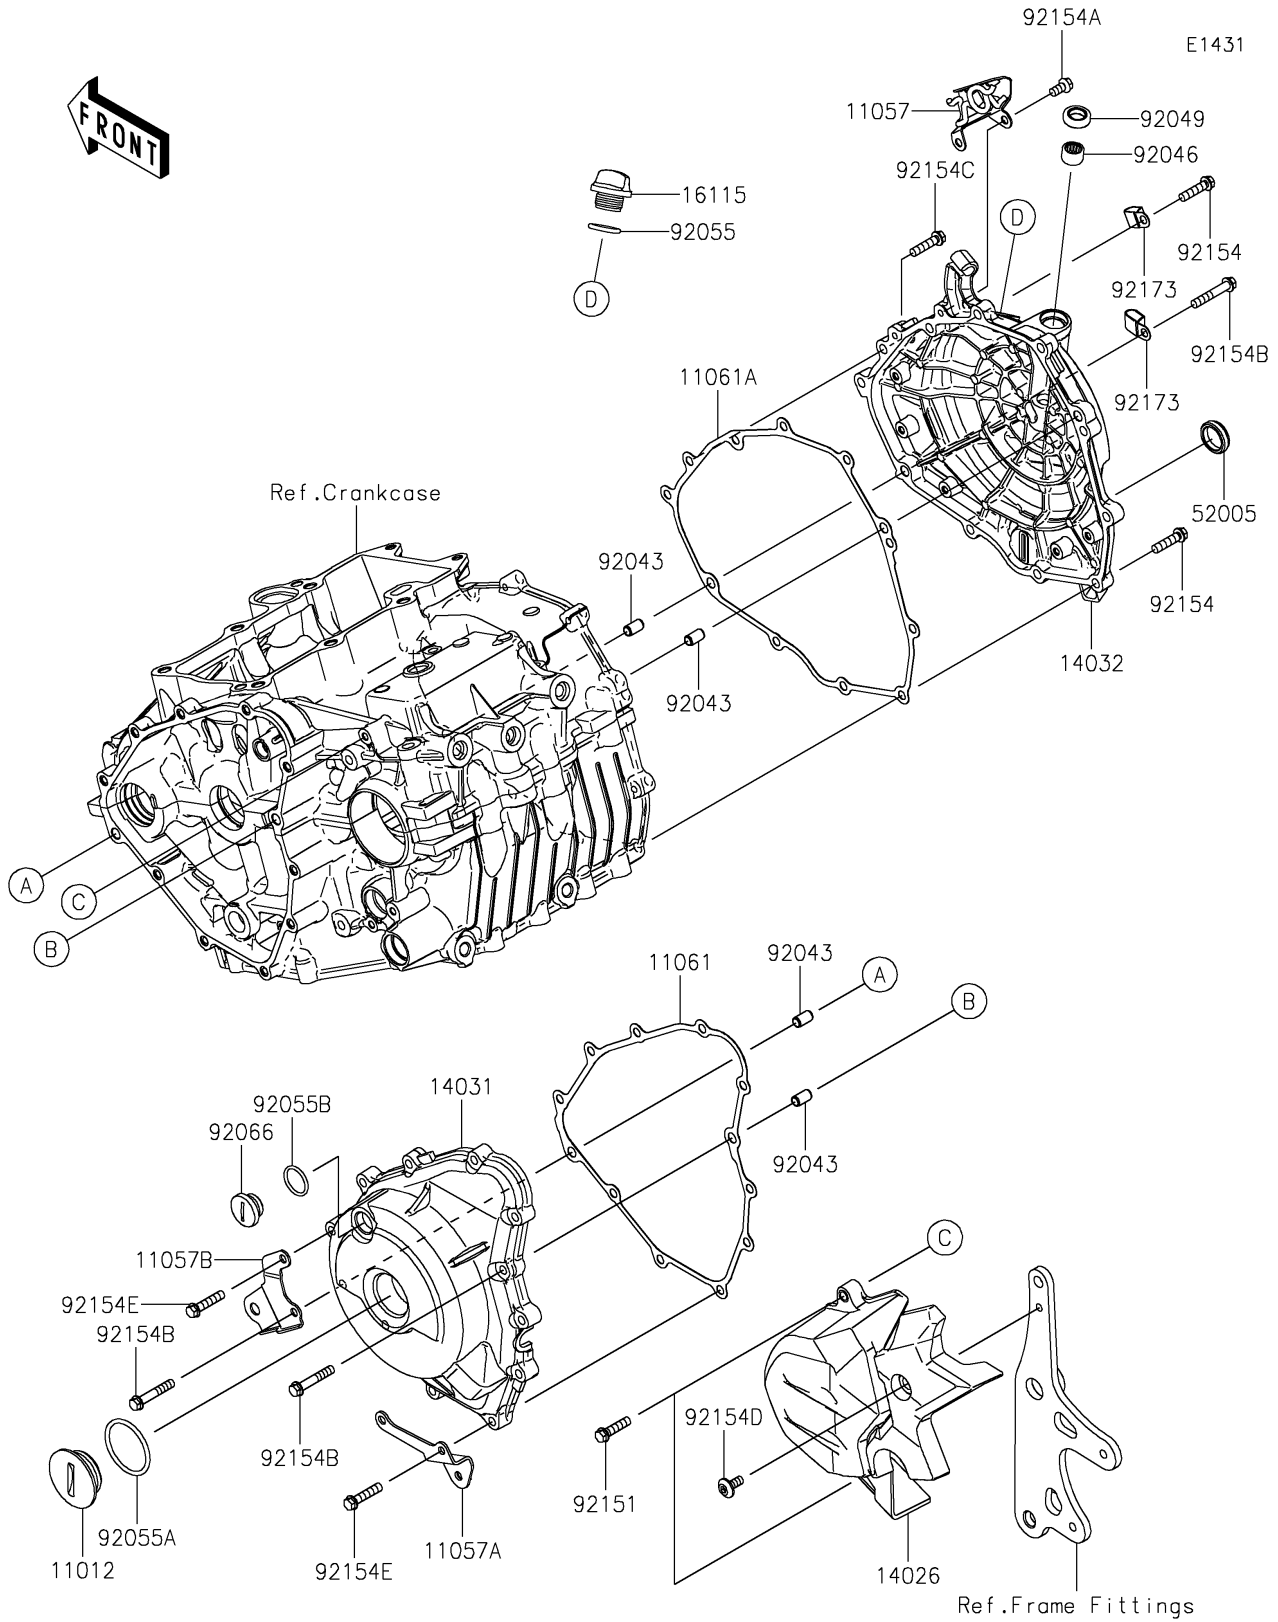

2023 Ninja 400 PARTS DIAGRAM

Engine Cover(s)

2023 Ninja 400 PARTS LIST

Engine Cover(s)

ITEM NAME	PART NUMBER	QUANTITY
CAP (Ref # 11012)	11012-1362	1
BRACKET (Ref # 11057)	11057-1231	1
BRACKET (Ref # 11057A)	11057-1256	1
BRACKET (Ref # 11057B)	11057-1416	1
GASKET,GENERATOR COVER (Ref # 11061)	11061-1252	1
GASKET,CLUTCH COVER (Ref # 11061A)	11061-1253	1
COVER-CHAIN (Ref # 14026)	14026-0141	1
COVER-GENERATOR (Ref # 14031)	14031-0618	1
COVER-CLUTCH (Ref # 14032)	14032-0656	1
CAP-OIL FILLER (Ref # 16115)	16115-1053	1
GAUGE,OIL LEVEL (Ref # 52005)	52005-1009	1
PIN,6.2X8X14 (Ref # 92043)	92043-1263	4
BEARING-NEEDLE,HK1210FM (Ref # 92046)	92046-0034	1
SEAL-OIL (Ref # 92049)	92049-1560	1
RING-O (Ref # 92055)	92055-012	1
RING-O,39.4X3.1 (Ref # 92055A)	92055-0734	1
RING-O,20X2 (Ref # 92055B)	92055-1146	1
PLUG (Ref # 92066)	92066-0748	1
BOLT,FLANGED-SMALL,6X25 (Ref # 92151)	92151-1930	2
BOLT,FLANGED,6X25 (Ref # 92154)	92154-0819	9
BOLT,FLANGED,6X12 (Ref # 92154A)	92154-1777	2
BOLT,FLANGED,6X35 (Ref # 92154B)	92154-1779	3
BOLT,FLANGED,6X25 (Ref # 92154C)	92154-2734	1
BOLT,SOCKET,6X14 (Ref # 92154D)	92154-2735	1
BOLT,FLANGED,6X28 (Ref # 92154E)	92154-2788	10
CLAMP (Ref # 92173)	92173-1828	2