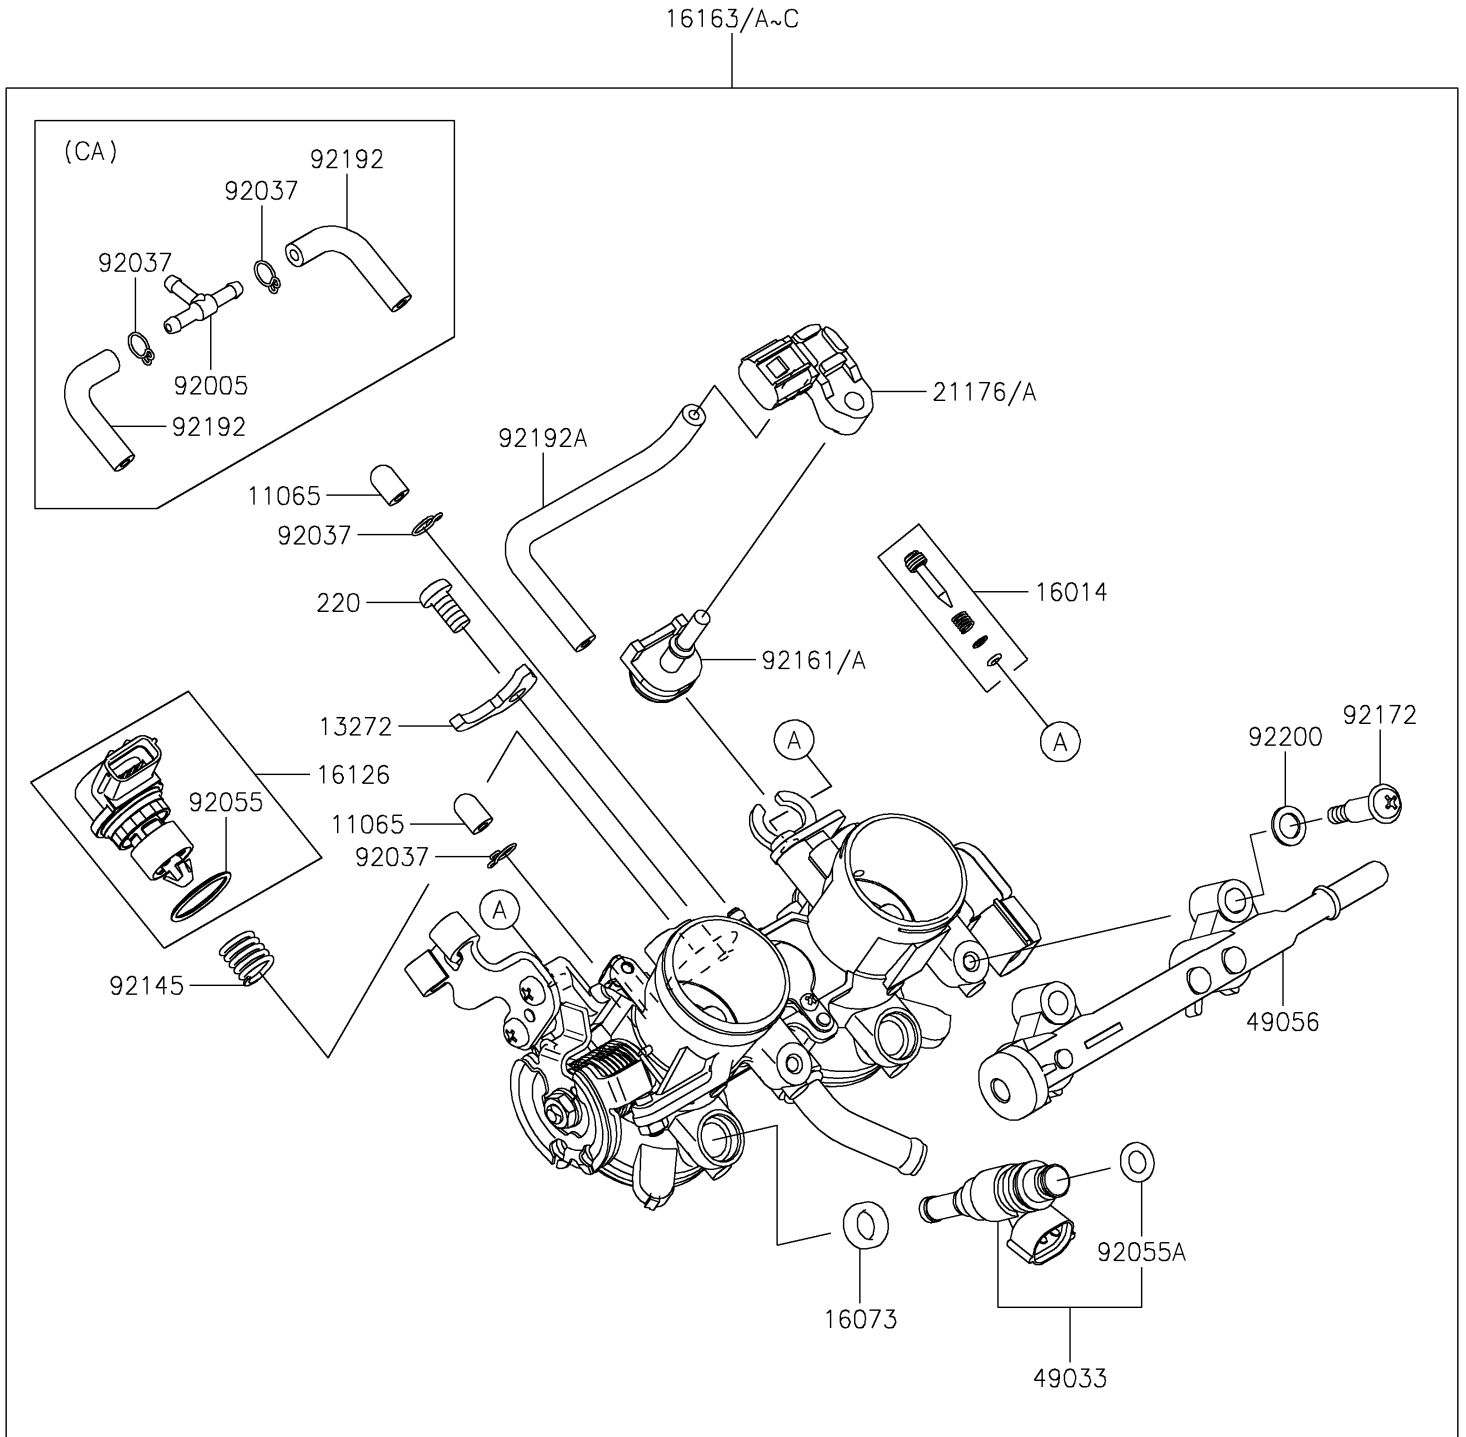

2022 NINJA® 400 PARTS DIAGRAM

Throttle

E1510

2022 NINJA® 400 PARTS LIST

Throttle

ITEM NAME	PART NUMBER	QUANTITY
CAP (Ref # 11065)	11065-0072	2
PLATE (Ref # 13272)	13272-2558	1
SCREW-PILOT AIR (Ref # 16014)	16014-0022	2
INSULATOR (Ref # 16073)	16073-0866	2
VALVE,ISC (Ref # 16126)	16126-0748	1
THROTTLE-ASSY (Ref # 16163)	16163-0922	1
THROTTLE-ASSY (Ref # 16163A)	16163-0927	1
SENSOR,PRESSURE (Ref # 21176)	21176-0111	1
NOZZLE-INJECTION (Ref # 49033)	49033-0047	2
PIPE-INJECTION (Ref # 49056)	49056-0050	1
FITTING (Ref # 92005)	92005-1380	1
CLAMP,TUBE (Ref # 92037)	92037-1124	4
RING-O (Ref # 92055)	92055-0907	1
RING-O,REGULATOR-FUEL (Ref # 92055A)	92055-2187	2
SPRING (Ref # 92145)	92145-1826	1
DAMPER (Ref # 92161)	92161-0673	1
SCREW (Ref # 92172)	92172-1257	2
TUBE,3.5X7.5X55 (Ref # 92192)	92192-1349	2
TUBE (Ref # 92192A)	92192-1906	1
WASHER (Ref # 92200)	92200-3807	2
SCREW-PAN-CROS,6X12 (Ref # 220)	220AA0612	1
CLAMP,TUBE (Ref # 92037)	92037-1124	2