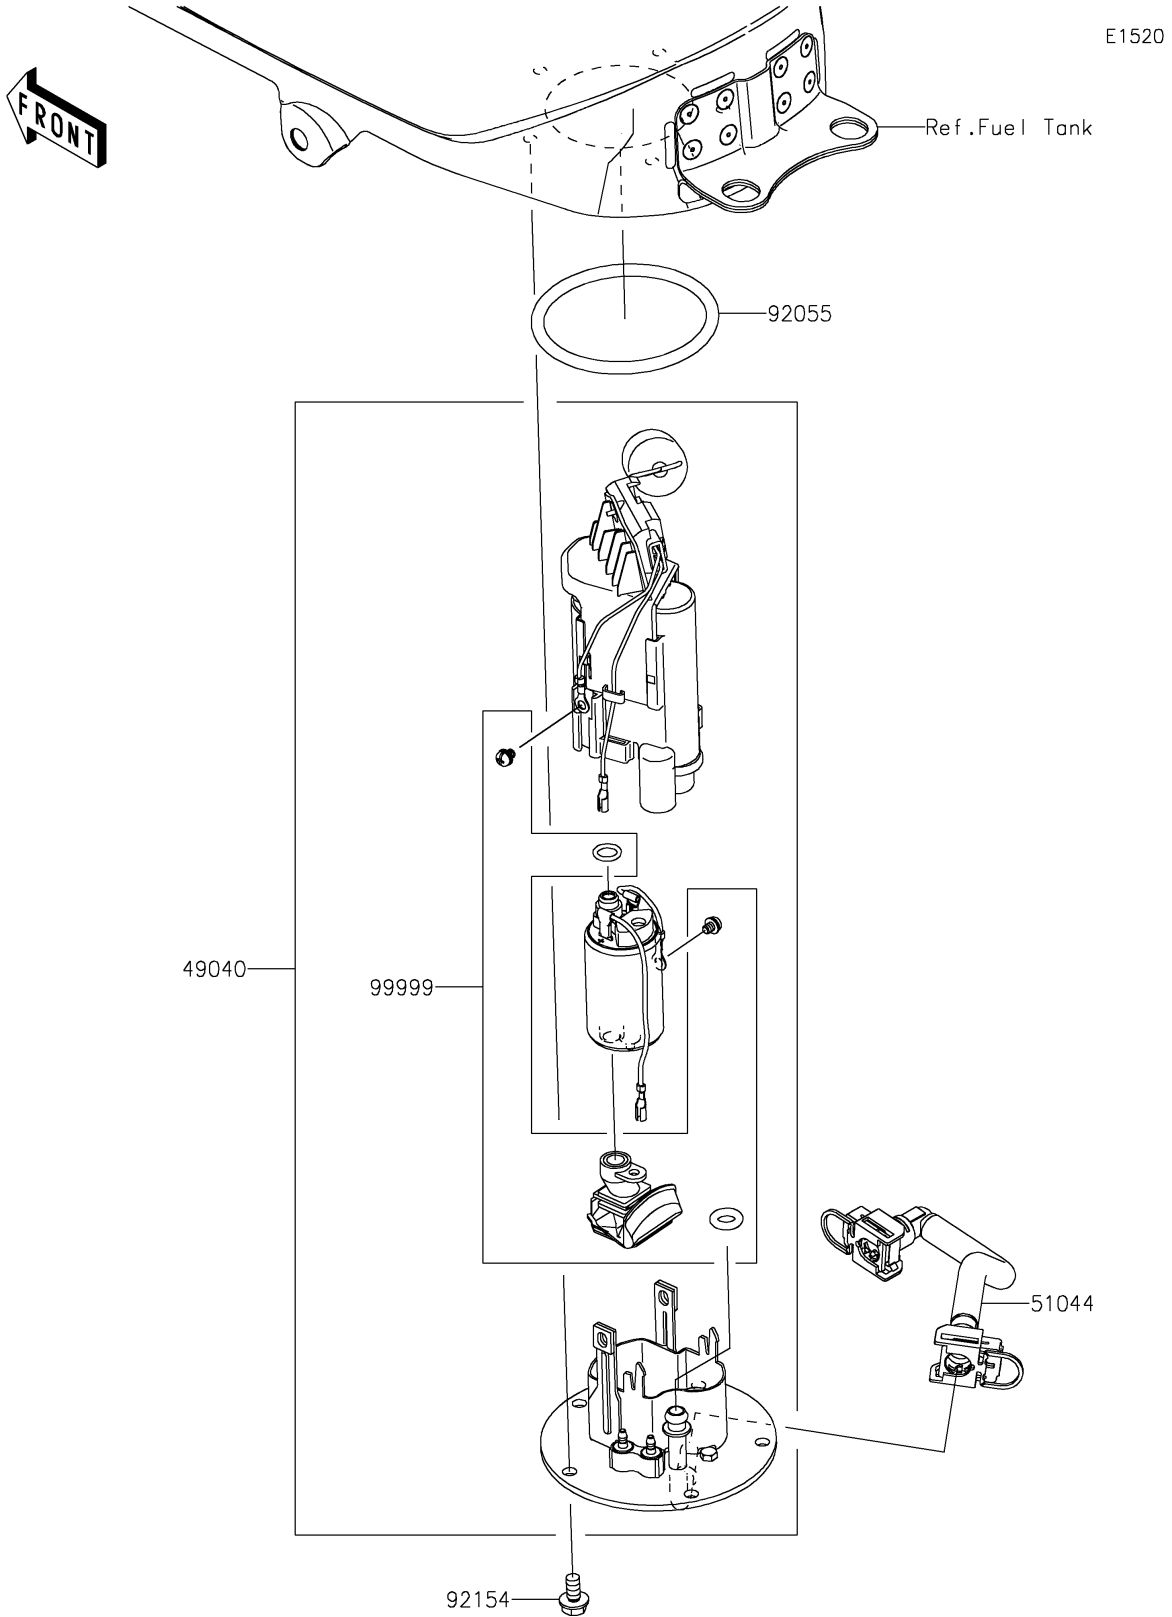

# 2022 NINJA® 400 PARTS DIAGRAM

## Fuel Pump

## 2022 NINJA® 400 PARTS LIST

### Fuel Pump

ITEM NAME	PART NUMBER	QUANTITY
PUMP-FUEL (Ref # 49040)	49040-0763	1
TUBE-ASSY,FUEL (Ref # 51044)	51044-0843	1
RING-O,74.6X5.7 (Ref # 92055)	92055-0728	1
BOLT,FLANGED,6X12 (Ref # 92154)	92154-2335	5
KIT,FUEL FILTER (Ref # 99999)	99999-0525	1