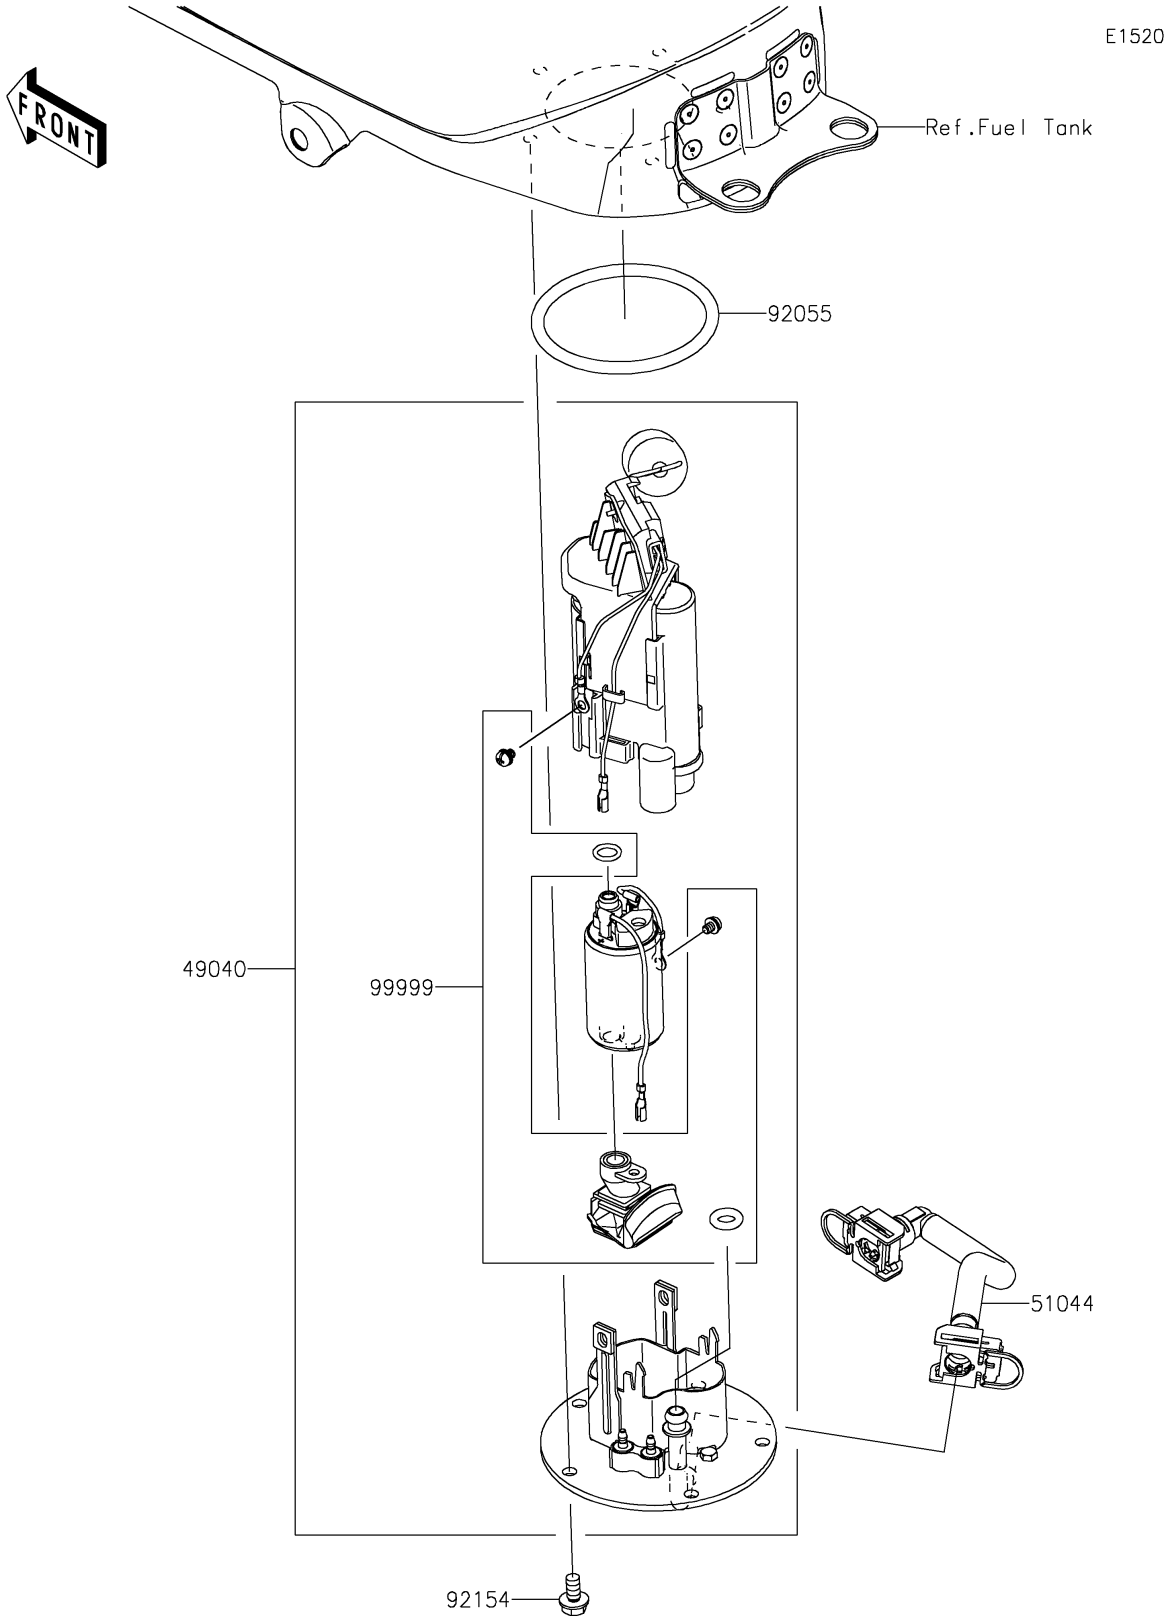

2022 NINJA® 400 PARTS DIAGRAM

Fuel Pump

2022 NINJA® 400 PARTS LIST

Fuel Pump

ITEM NAME	PART NUMBER	QUANTITY
PUMP-FUEL (Ref # 49040)	49040-0763	1
TUBE-ASSY,FUEL (Ref # 51044)	51044-0843	1
RING-O,74.6X5.7 (Ref # 92055)	92055-0728	1
BOLT,FLANGED,6X12 (Ref # 92154)	92154-2335	5
KIT,FUEL FILTER (Ref # 99999)	99999-0525	1