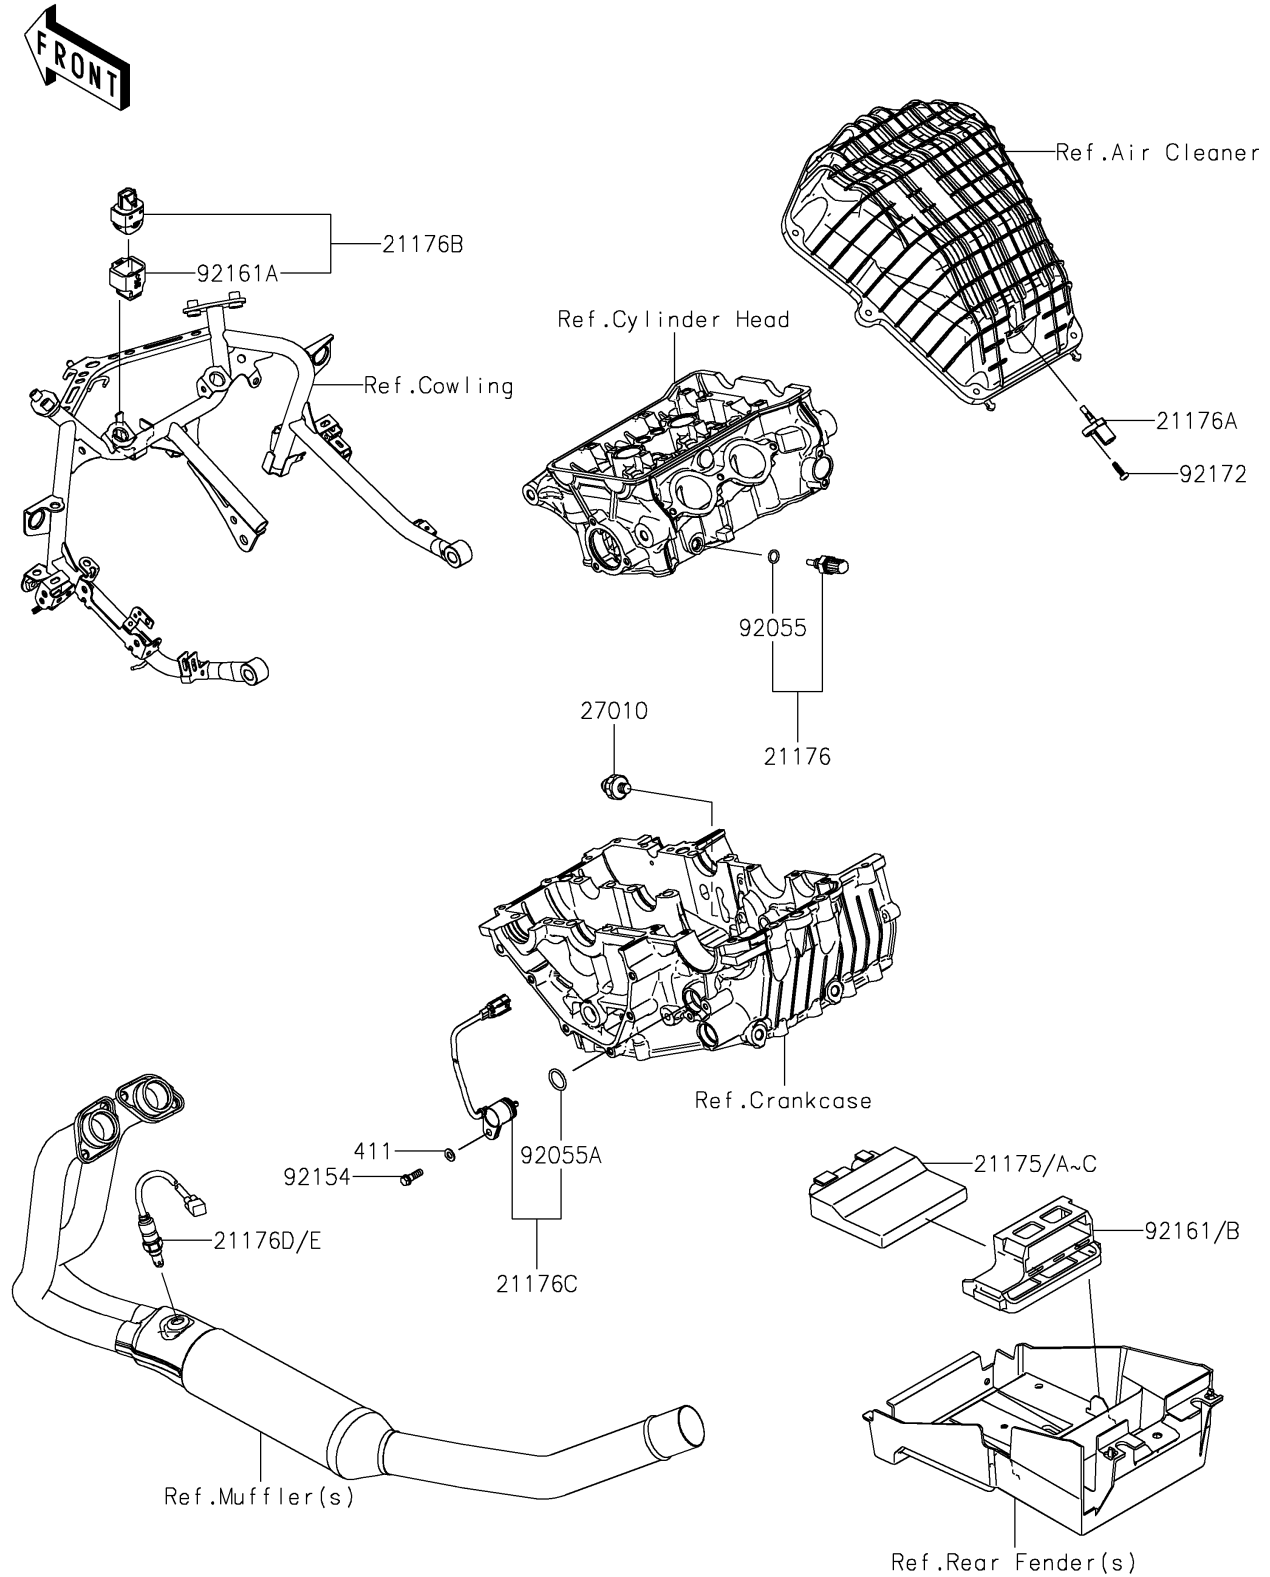

2022 NINJA® 400 PARTS DIAGRAM

Fuel Injection

E1530

2022 NINJA® 400 PARTS LIST

Fuel Injection

ITEM NAME	PART NUMBER	QUANTITY
CONTROL UNIT-ELECTRONIC (Ref # 21175)	21175-1332	1
CONTROL UNIT-ELECTRONIC (Ref # 21175A)	21175-1371	1
SENSOR,WATER TEMP (Ref # 21176)	21176-0009	1
SENSOR,AIR TEMPERATURE (Ref # 21176A)	21176-0048	1
SENSOR,VEHICLE-DOWN (Ref # 21176B)	21176-0704	1
SENSOR,GEAR POSITION (Ref # 21176C)	21176-0852	1
SENSOR,OXYGEN (Ref # 21176D)	21176-0853	1
SWITCH,OIL PRESSURE (Ref # 27010)	27010-1313	1
RING-O,9.5X1.9 (Ref # 92055)	92055-0016	1
RING-O (Ref # 92055A)	92055-0917	1
BOLT (Ref # 92154)	92154-3764	1
DAMPER (Ref # 92161)	92161-0356	1
DAMPER (Ref # 92161A)	92161-0951	1
SCREW,TAPPING,5X16 (Ref # 92172)	92172-0790	1
WASHER-PLAIN,6MM (Ref # 411)	411AA0600	1