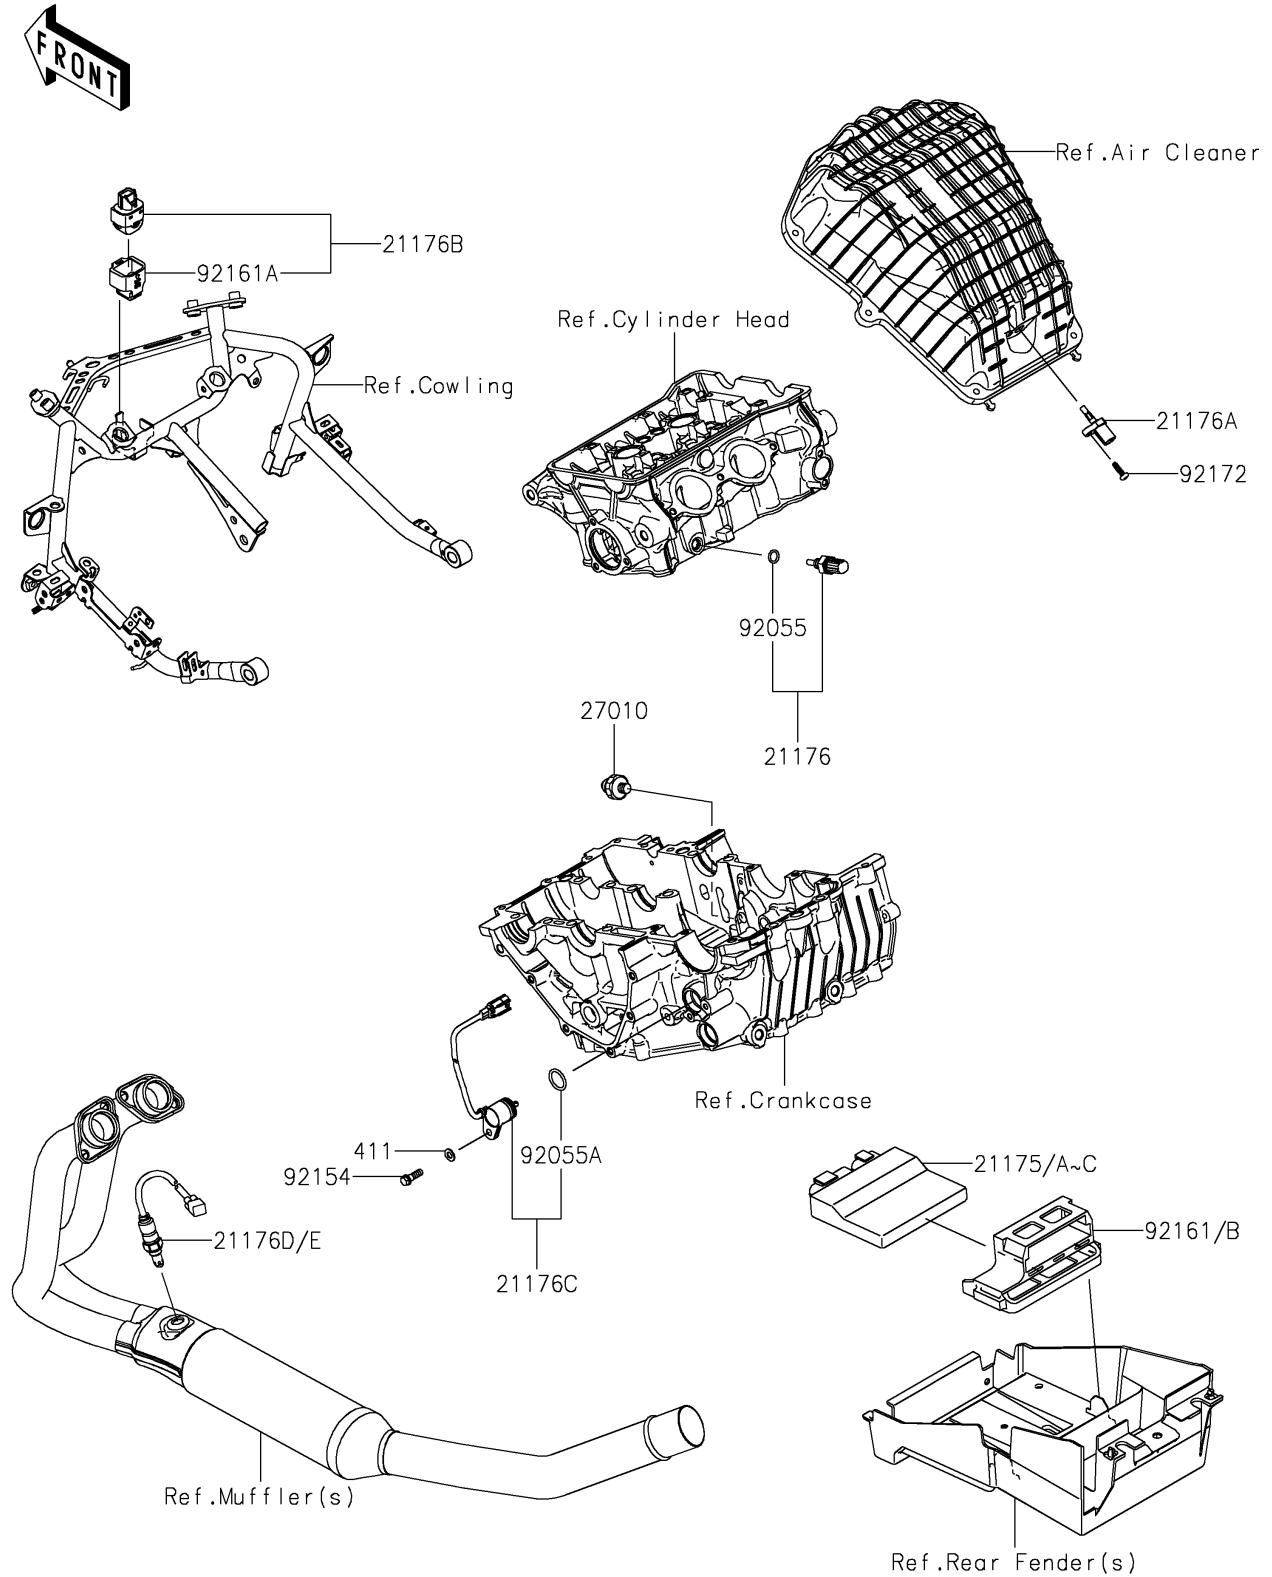

2023 Ninja® 400 PARTS DIAGRAM

Fuel Injection

E1530

2023 Ninja® 400 PARTS LIST

Fuel Injection

ITEM NAME	PART NUMBER	QUANTITY
SENSOR,WATER TEMP (Ref # 21176)	21176-0009	1
SENSOR,AIR TEMPERATURE (Ref # 21176A)	21176-0048	1
SENSOR,VEHICLE-DOWN (Ref # 21176B)	21176-0704	1
SENSOR,GEAR POSITION (Ref # 21176C)	21176-0852	1
SENSOR,OXYGEN (Ref # 21176E)	21176-1158	1
SWITCH,OIL PRESSURE (Ref # 27010)	27010-1313	1
RING-O,9.5X1.9 (Ref # 92055)	92055-0016	1
RING-O (Ref # 92055A)	92055-0917	1
BOLT (Ref # 92154)	92154-3764	1
DAMPER (Ref # 92161A)	92161-0951	1
DAMPER (Ref # 92161B)	92161-2437	1
SCREW,TAPPING,5X16 (Ref # 92172)	92172-0790	1
WASHER-PLAIN,6MM (Ref # 411)	411AA0600	1