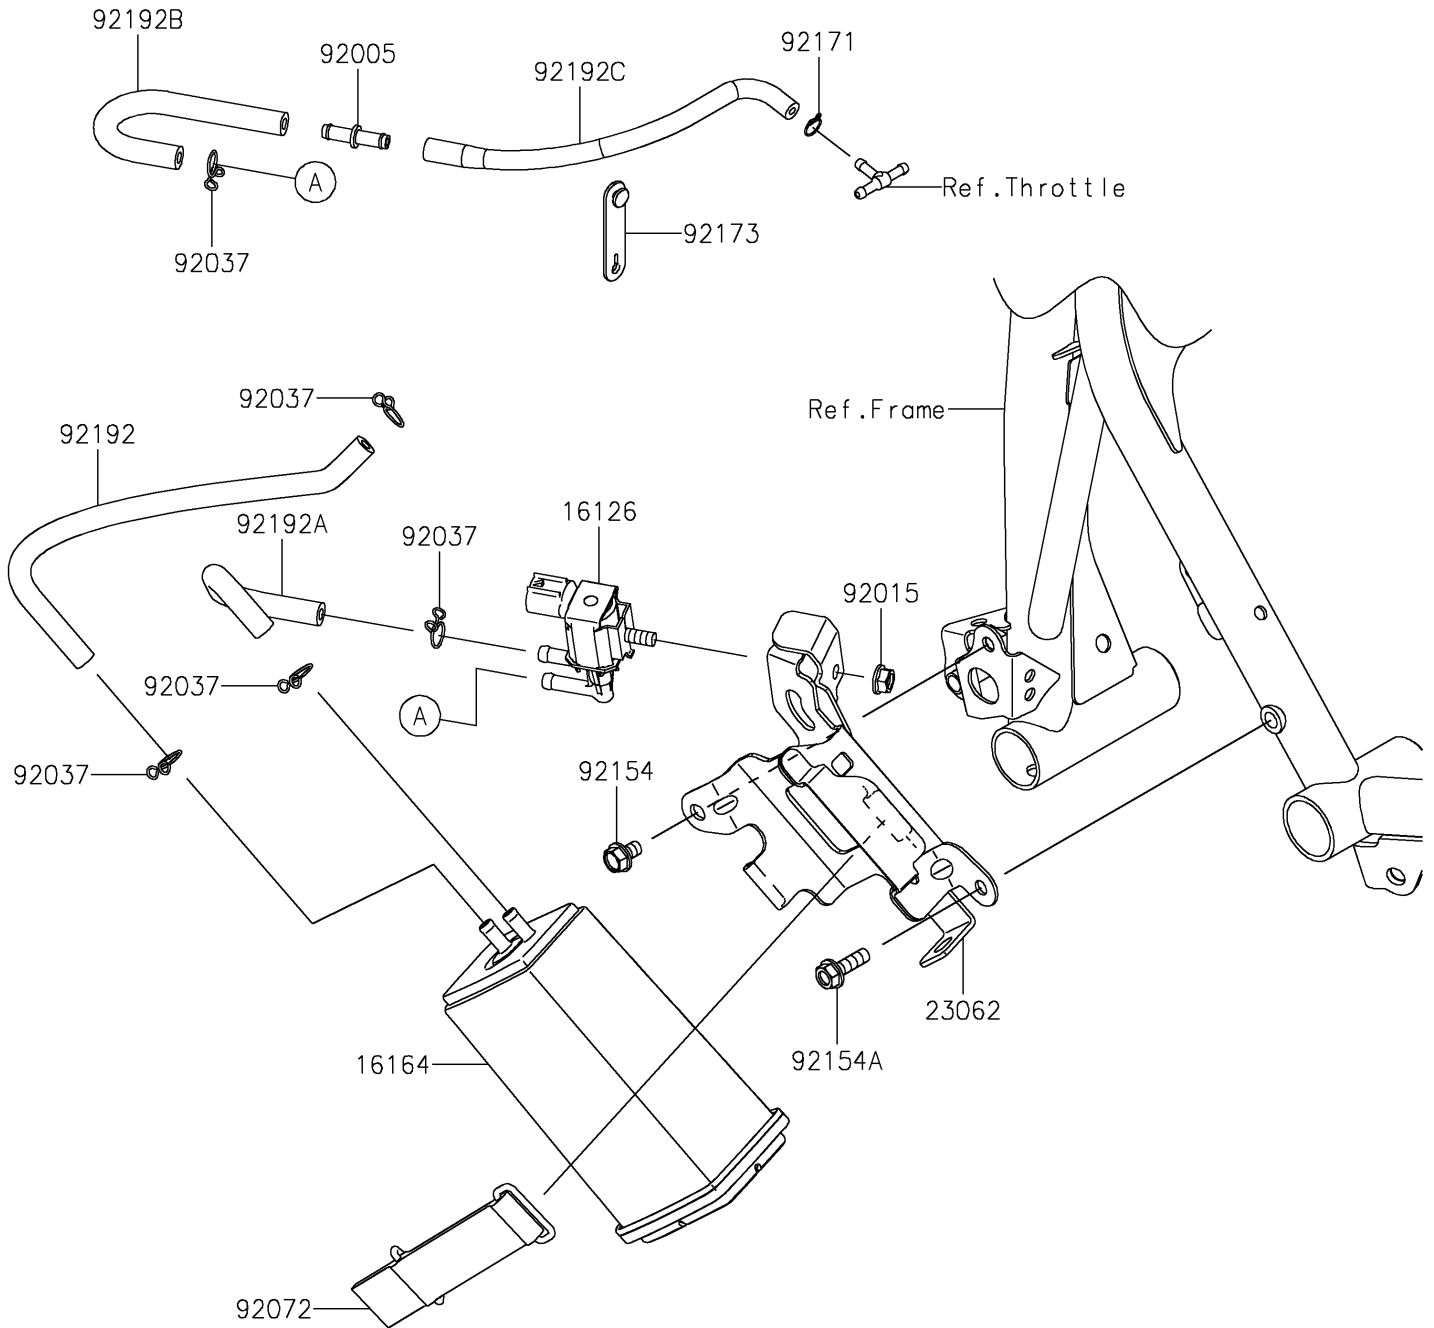

2022 NINJA® 400 PARTS DIAGRAM

Fuel Evaporative System(CA)

E1650

2022 NINJA® 400 PARTS LIST

Fuel Evaporative System(CA)

ITEM NAME	PART NUMBER	QUANTITY
VALVE,SOLENOID (Ref # 16126)	16126-0705	1
CANISTER (Ref # 16164)	16164-0012	1
BRACKET-COMP,CANISTER (Ref # 23062)	23062-0949	1
FITTING (Ref # 92005)	92005-0721	1
NUT,FLANGED,6MM (Ref # 92015)	92015-1367	1
CLAMP,TUBE (Ref # 92037)	92037-147	5
BAND,CANISTER (Ref # 92072)	92072-0815	1
BOLT,FLANGED,6X10 (Ref # 92154)	92154-2939	1
BOLT-FLANGED,6X20 (Ref # 92154A)	92154-3812	1
CLAMP (Ref # 92171)	92171-0573	1
CLAMP (Ref # 92173)	92173-2198	1
TUBE,FUEL TANK-CANISTER (Ref # 92192)	92192-1806	1
TUBE,CANISTER-VALVE SOLENOID (Ref # 92192A)	92192-1807	1
TUBE,SOLENOID VALVE-FITTING (Ref # 92192B)	92192-1808	1
TUBE,FITTING-THROTTLE BODY (Ref # 92192C)	92192-1920	1