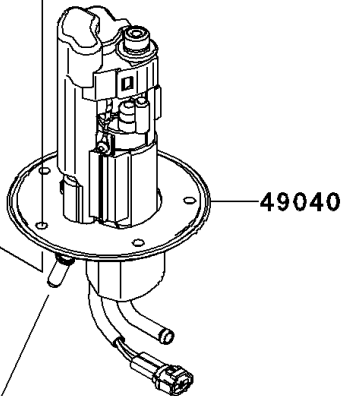

2005 Z1000 PARTS DIAGRAM

Fuel Pump

E1520

Ref. Fuel Tank

670

49040

92153

51044

2005 Z1000 PARTS LIST

Fuel Pump

ITEM NAME	PART NUMBER	QUANTITY
O RING (Ref # 670)	670E5075	1
PUMP-FUEL (Ref # 49040)	49040-1082	1
TUBE-ASSY (Ref # 51044)	51044-1233	1
BOLT,6X12 (Ref # 92153)	92153-1283	5