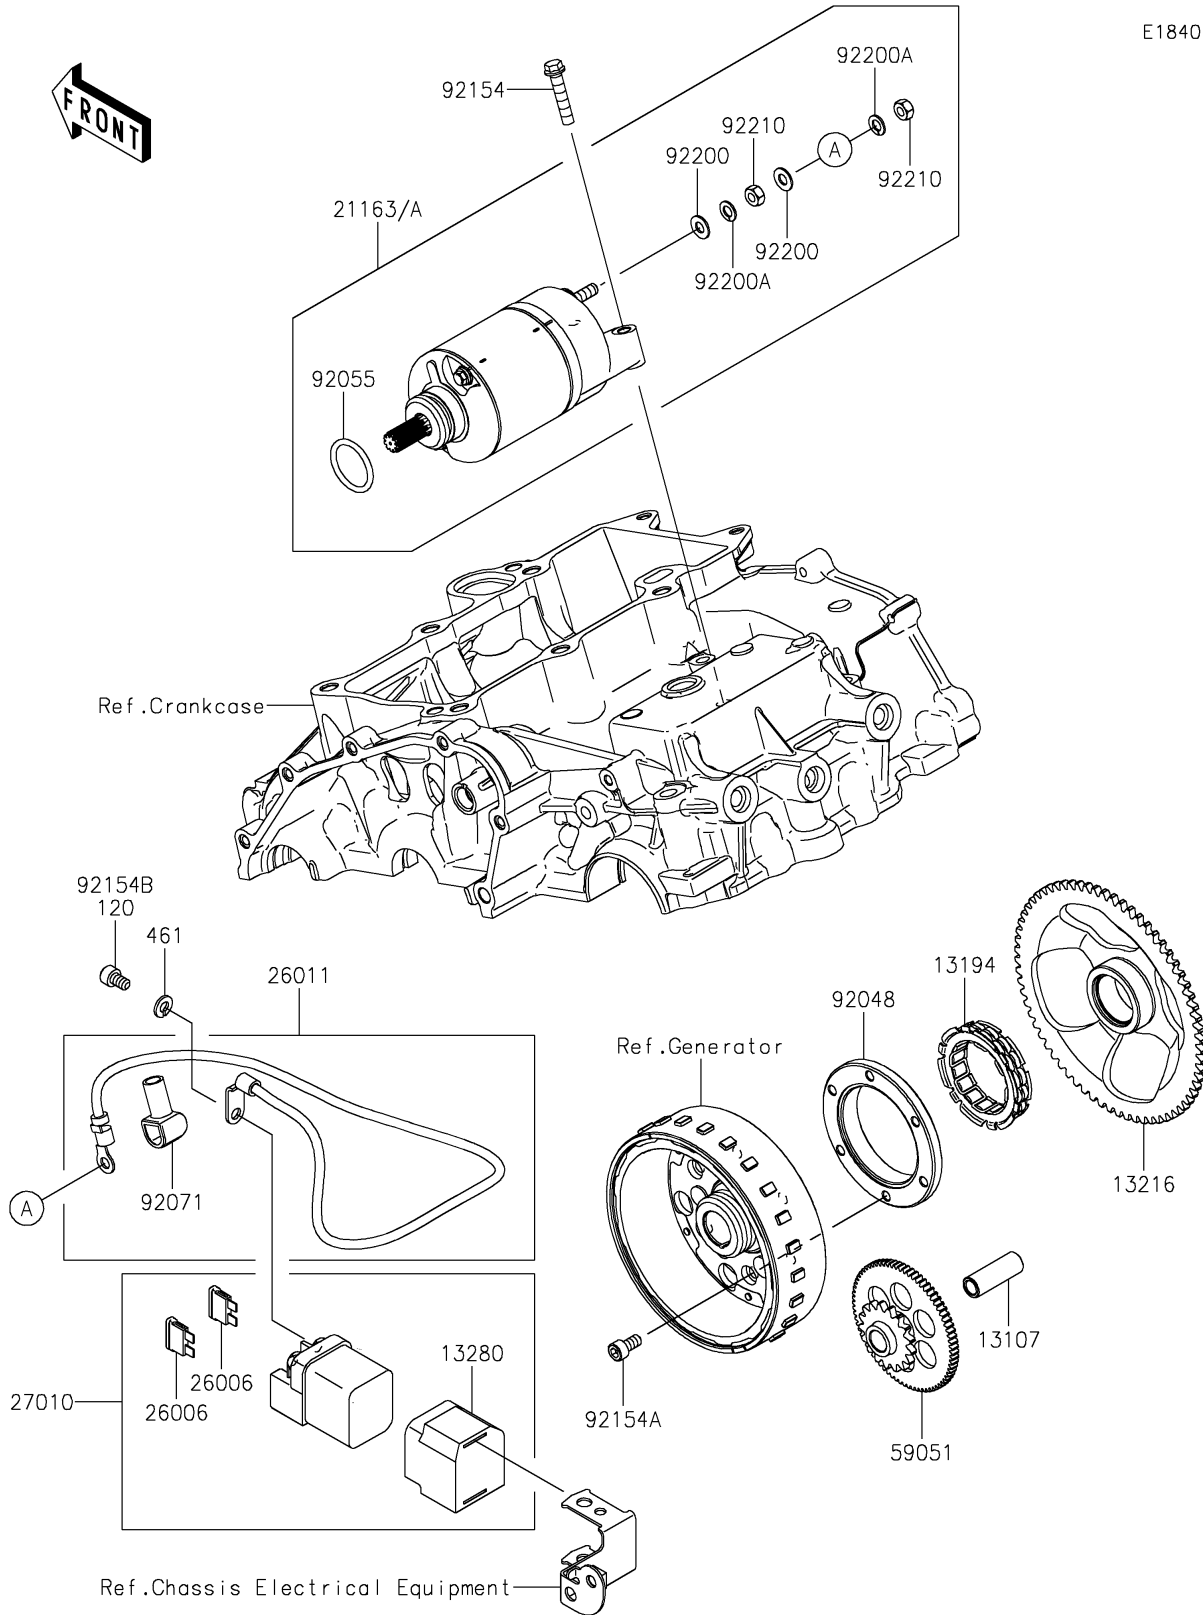

2022 NINJA® 400 PARTS DIAGRAM

Starter Motor

E1840

2022 NINJA® 400 PARTS LIST

Starter Motor

ITEM NAME	PART NUMBER	QUANTITY
SHAFT,IDLER (Ref # 13107)	13107-0861	1
CLUTCH-ONEWAY (Ref # 13194)	13194-1096	1
GEAR-COMP,ONEWAY CLUTCH,67T (Ref # 13216)	13216-0895	1
HOLDER (Ref # 13280)	13280-0301	1
STARTER-ELECTRIC (Ref # 21163)	21163-0782	1
FUSE,BLADE,30A,GREEN (Ref # 26006)	26006-1006	2
WIRE-LEAD,STARTER (Ref # 26011)	26011-1867	1
SWITCH,MAGNETIC (Ref # 27010)	27010-0099	1
GEAR-SPUR,IDLER (Ref # 59051)	59051-0799	1
RACE (Ref # 92048)	92048-0024	1
RING-O (Ref # 92055)	92055-0822	1
GROMMET (Ref # 92071)	92071-0787	1
BOLT,FLANGED,6X30 (Ref # 92154)	92154-1773	2
BOLT,SOCKET,6X12 (Ref # 92154A)	92154-1889	6
WASHER (Ref # 92200)	92200-1678	2
WASHER (Ref # 92200A)	92200-1679	2
NUT (Ref # 92210)	92210-1664	2
BOLT-SOCKET,6X10 (Ref # 120)	120CA0610	2
WASHER-SPRING,6MM (Ref # 461)	461DA0600	2