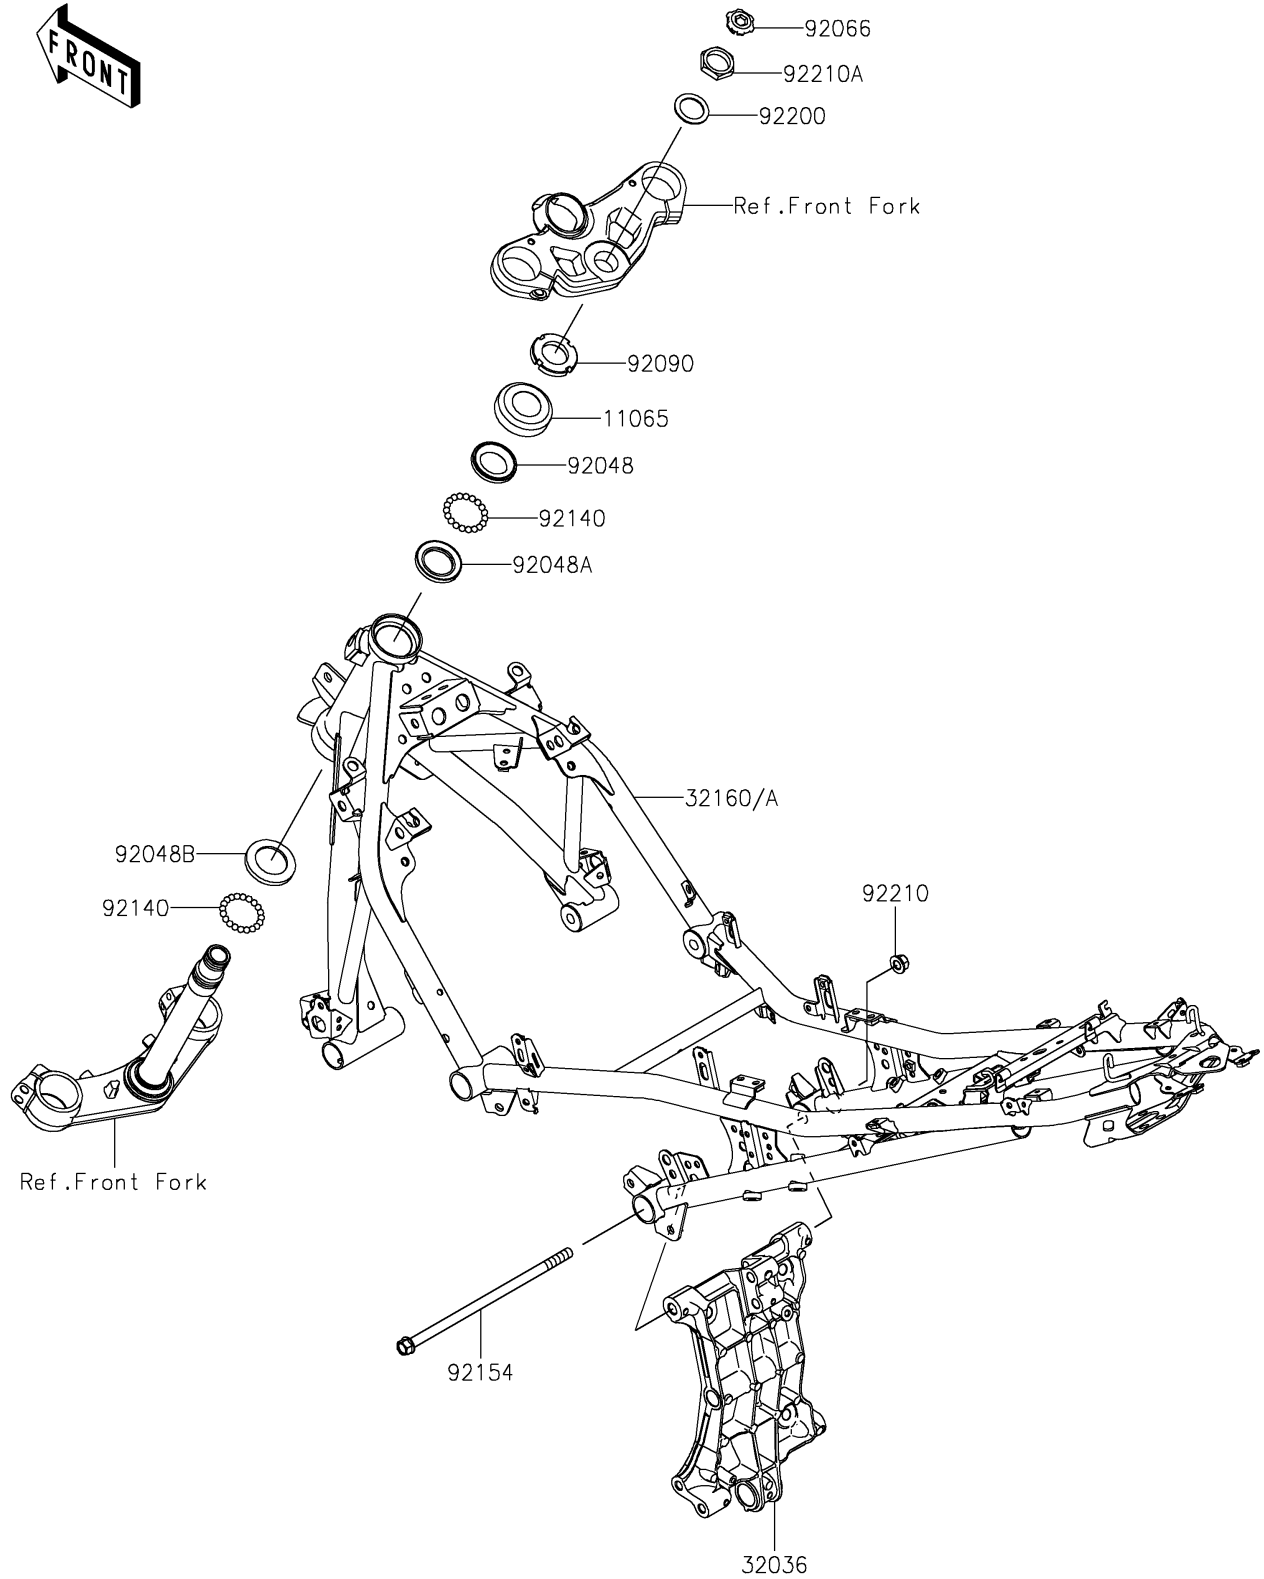

2022 NINJA® 400 PARTS DIAGRAM

Frame(US)

F2120

2022 NINJA® 400 PARTS LIST

Frame(US)

ITEM NAME	PART NUMBER	QUANTITY
CAP (Ref # 11065)	11065-1290	1
BRACKET-SWINGARM (Ref # 32036)	32036-0376	1
FRAME-COMP,F.S.BLACK (Ref # 32160)	32160-0949-18R	1
RACE,STEERING STEM BEARING (Ref # 92048)	92048-0032	1
RACE,STEERING STEM BEARING (Ref # 92048A)	92048-0036	1
RACE,STEERING STEM BEARING (Ref # 92048B)	92048-0037	1
PLUG (Ref # 92066)	92066-0915	1
NUT,30MM (Ref # 92090)	92090-007	1
BALL,6.35MM (Ref # 92140)	92140-0008	39
BOLT,FLANGED,10X231 (Ref # 92154)	92154-3738	1
WASHER,25.5X36X1.6 (Ref # 92200)	92200-1858	1
NUT,LOCK,FLANGED,10MM (Ref # 92210)	92210-1139	1
NUT,25MM (Ref # 92210A)	92210-1586	1