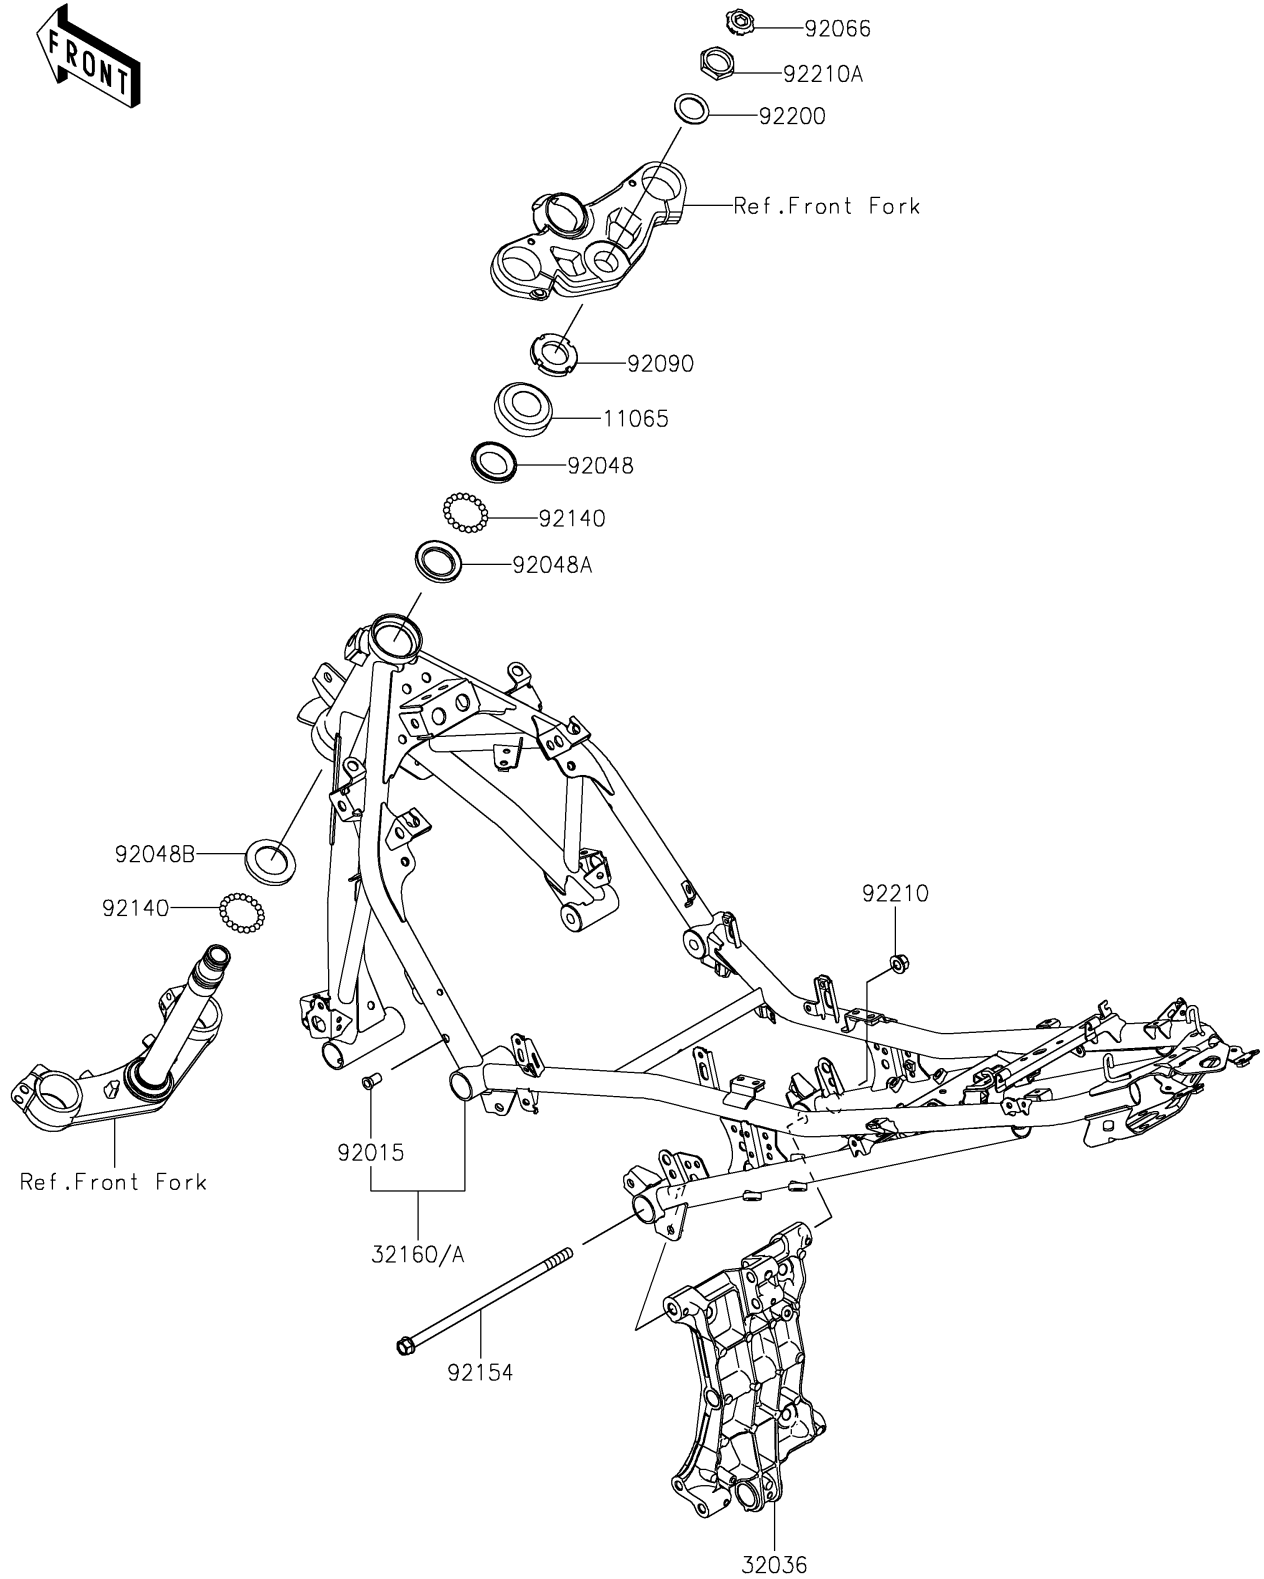

2022 NINJA[®] 400 PARTS DIAGRAM

Frame(CA)

F2120A

2022 NINJA® 400 PARTS LIST

Frame(CA)

ITEM NAME	PART NUMBER	QUANTITY
CAP (Ref # 11065)	11065-1290	1
BRACKET-SWINGARM (Ref # 32036)	32036-0376	1
FRAME-COMP,F.S.BLACK (Ref # 32160)	32160-0950-18R	1
NUT,POP,6MM (Ref # 92015)	92015-1759	1
RACE,STEERING STEM BEARING (Ref # 92048)	92048-0032	1
RACE,STEERING STEM BEARING (Ref # 92048A)	92048-0036	1
RACE,STEERING STEM BEARING (Ref # 92048B)	92048-0037	1
PLUG (Ref # 92066)	92066-0915	1
NUT,30MM (Ref # 92090)	92090-007	1
BALL,6.35MM (Ref # 92140)	92140-0008	39
BOLT,FLANGED,10X231 (Ref # 92154)	92154-3738	1
WASHER,25.5X36X1.6 (Ref # 92200)	92200-1858	1
NUT,LOCK,FLANGED,10MM (Ref # 92210)	92210-1139	1
NUT,25MM (Ref # 92210A)	92210-1586	1