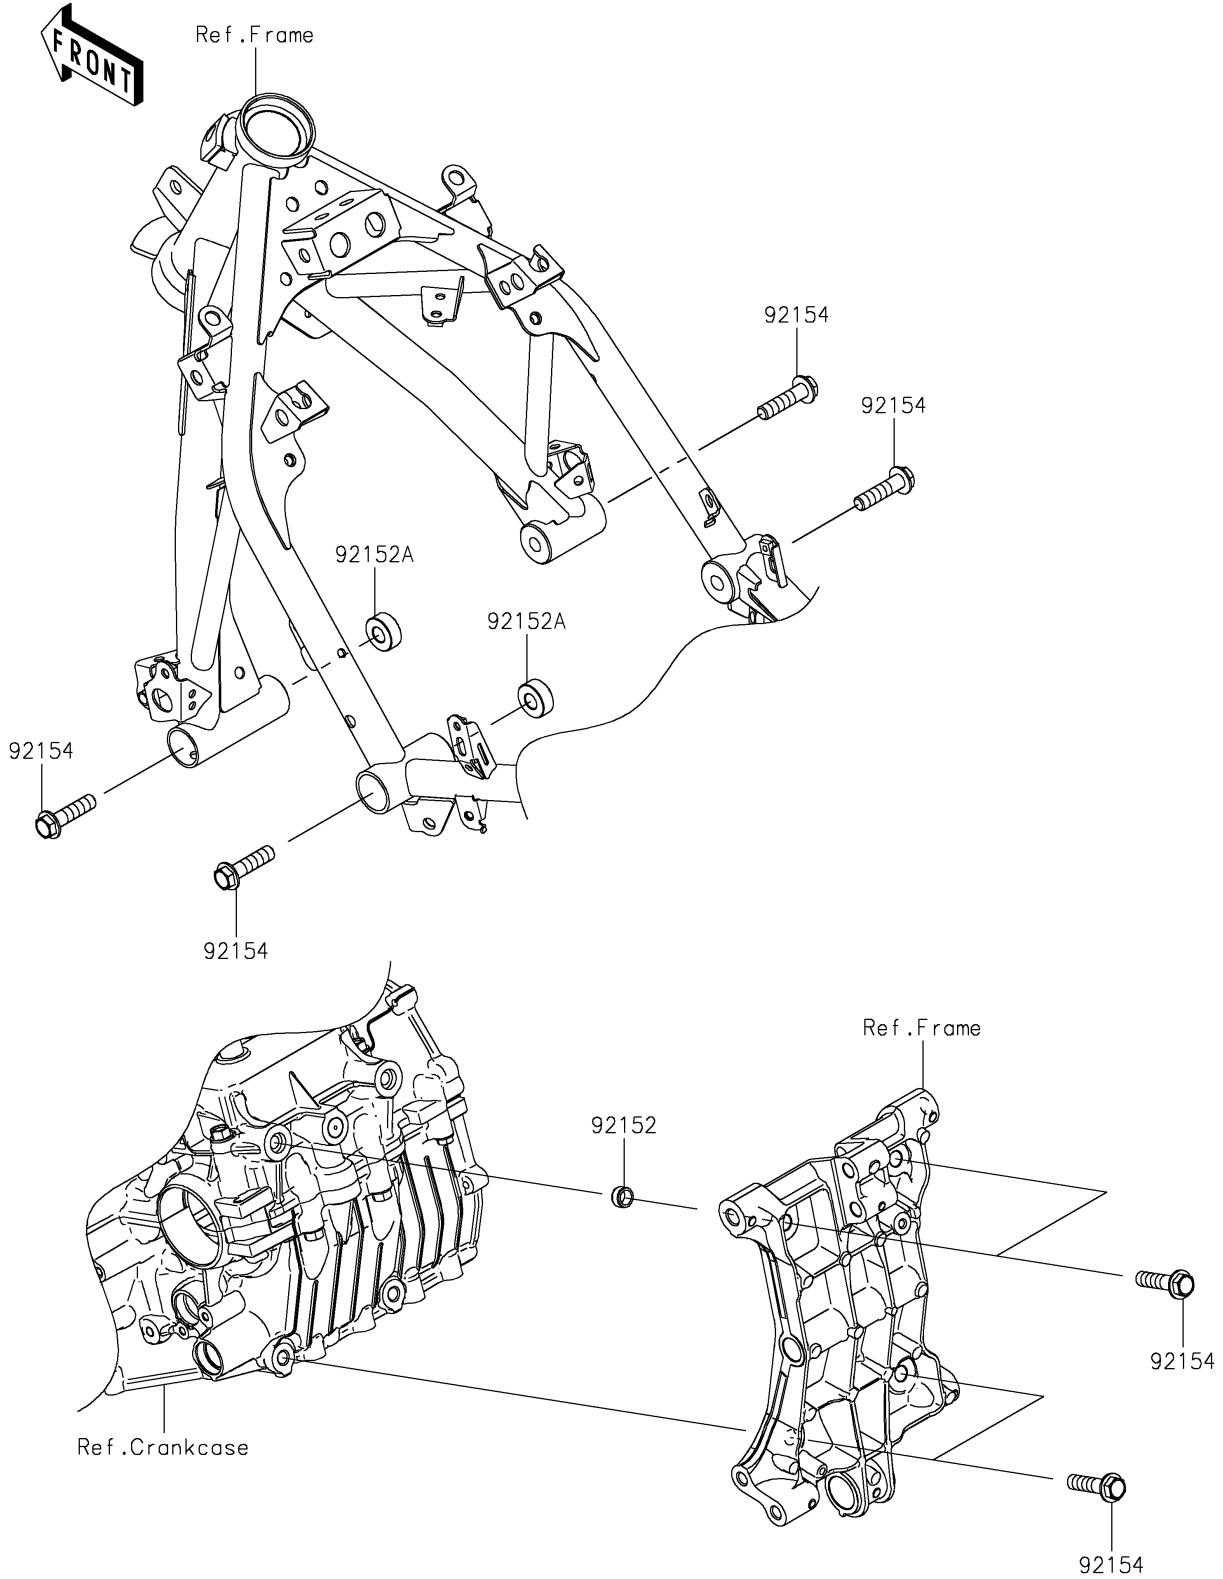

2022 NINJA® 400 PARTS DIAGRAM

Engine Mount

F2122

2022 NINJA® 400 PARTS LIST

Engine Mount

ITEM NAME	PART NUMBER	QUANTITY
COLLAR,DOWEL PIN (Ref # 92152)	92152-0679	2
COLLAR,11X25X10 (Ref # 92152A)	92152-2397	2
BOLT,FLANGED,10X40 (Ref # 92154)	92154-2812	8