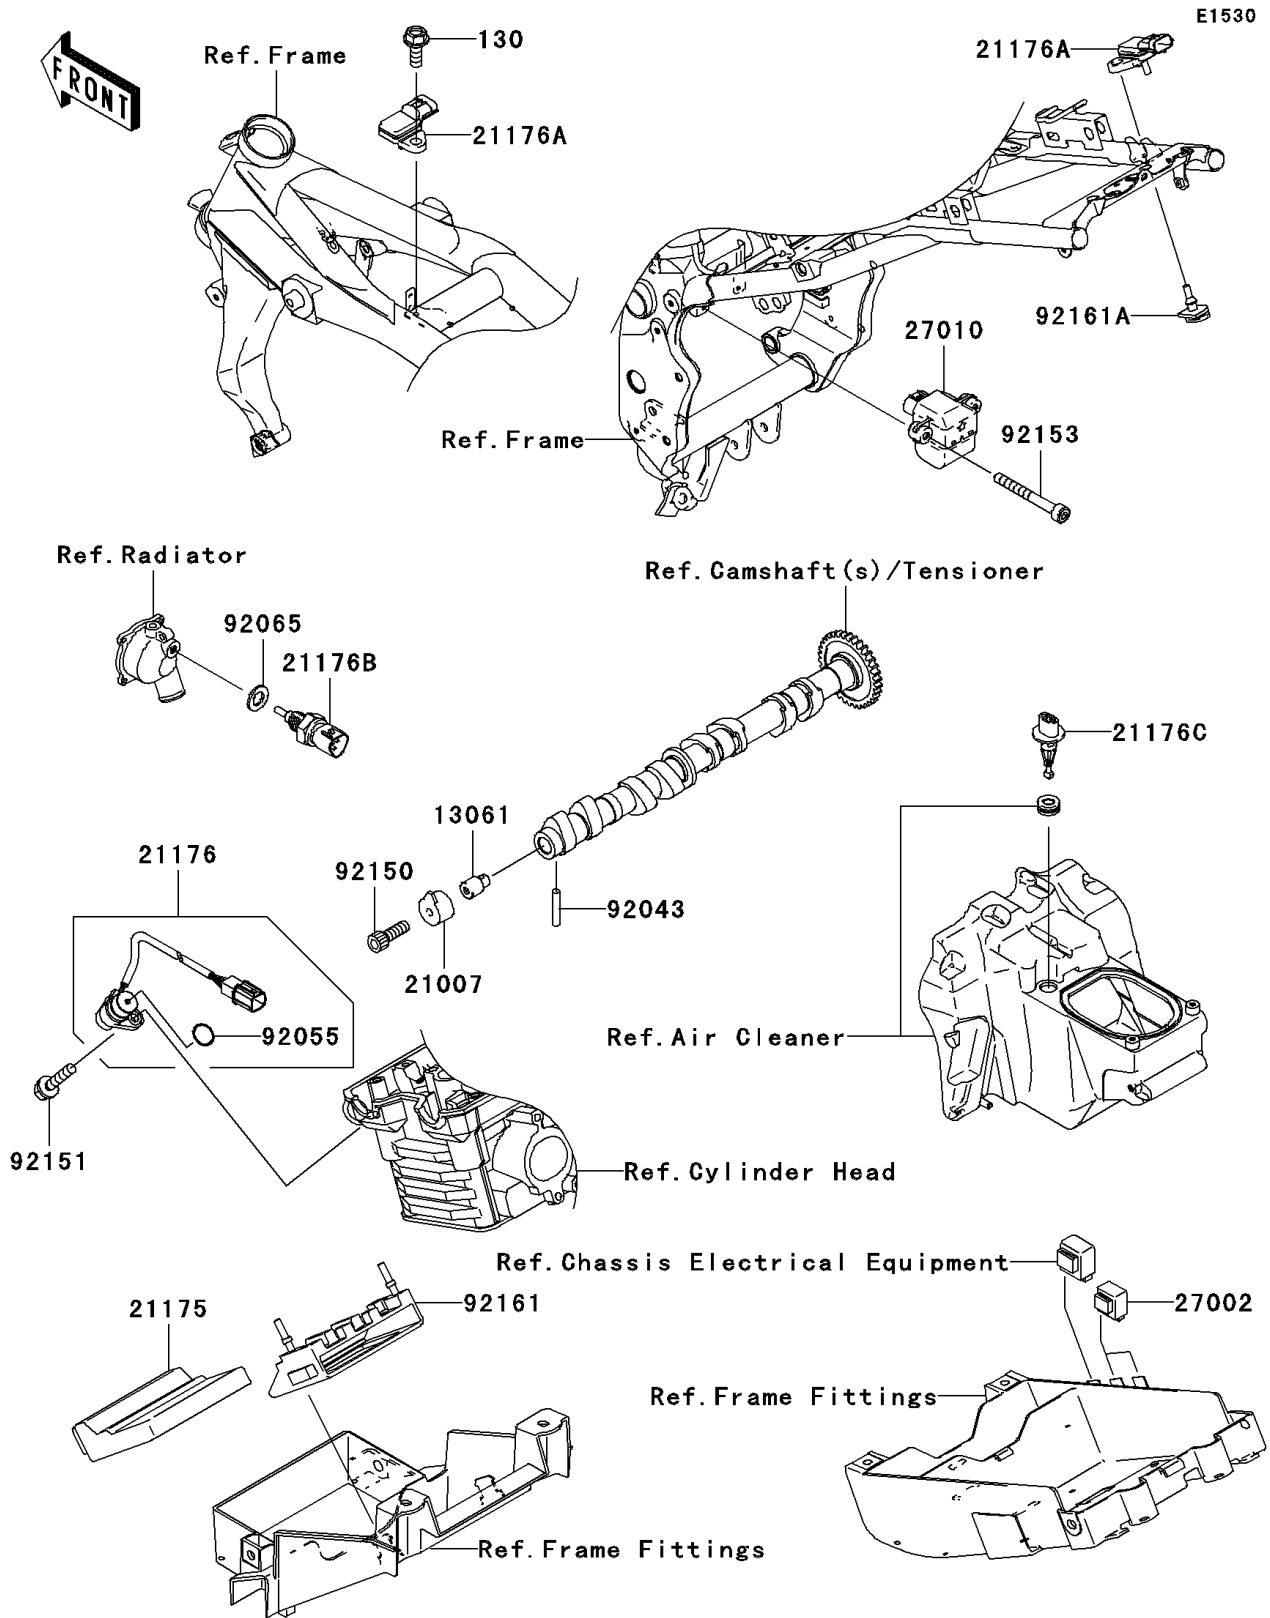

2005 Z1000 PARTS DIAGRAM

Fuel Injection

2005 Z1000 PARTS LIST

Fuel Injection

ITEM NAME	PART NUMBER	QUANTITY
BOLT-FLANGED,6X16,BLACK (Ref # 130)	130J0616	1
BOSS,CAM SENSOR (Ref # 13061)	13061-1687	1
ROTOR (Ref # 21007)	21007-0005	1
CONTROL UNIT-ELECTRONIC (Ref # 21175)	21175-0007	1
SENSOR (Ref # 21176)	21176-1077	1
SENSOR (Ref # 21176A)	21176-1118	2
SENSOR,WATER TEMP (Ref # 21176B)	21176-1120	1
SENSOR,AIR TEMP (Ref # 21176C)	21176-2106	1
RELAY-ASSY (Ref # 27002)	27002-1062	2
SWITCH (Ref # 27010)	27010-0007	1
PIN (Ref # 92043)	92043-1575	1
RING-O (Ref # 92055)	92055-1639	1
GASKET,12X22X2 (Ref # 92065)	92065-097	1
BOLT,6X18 (Ref # 92150)	92150-1645	1
BOLT,6X16 (Ref # 92151)	92151-1774	1
BOLT,4X35 (Ref # 92153)	92153-0377	2
DAMPER (Ref # 92161)	92161-0019	1
DAMPER (Ref # 92161A)	92161-0041	1