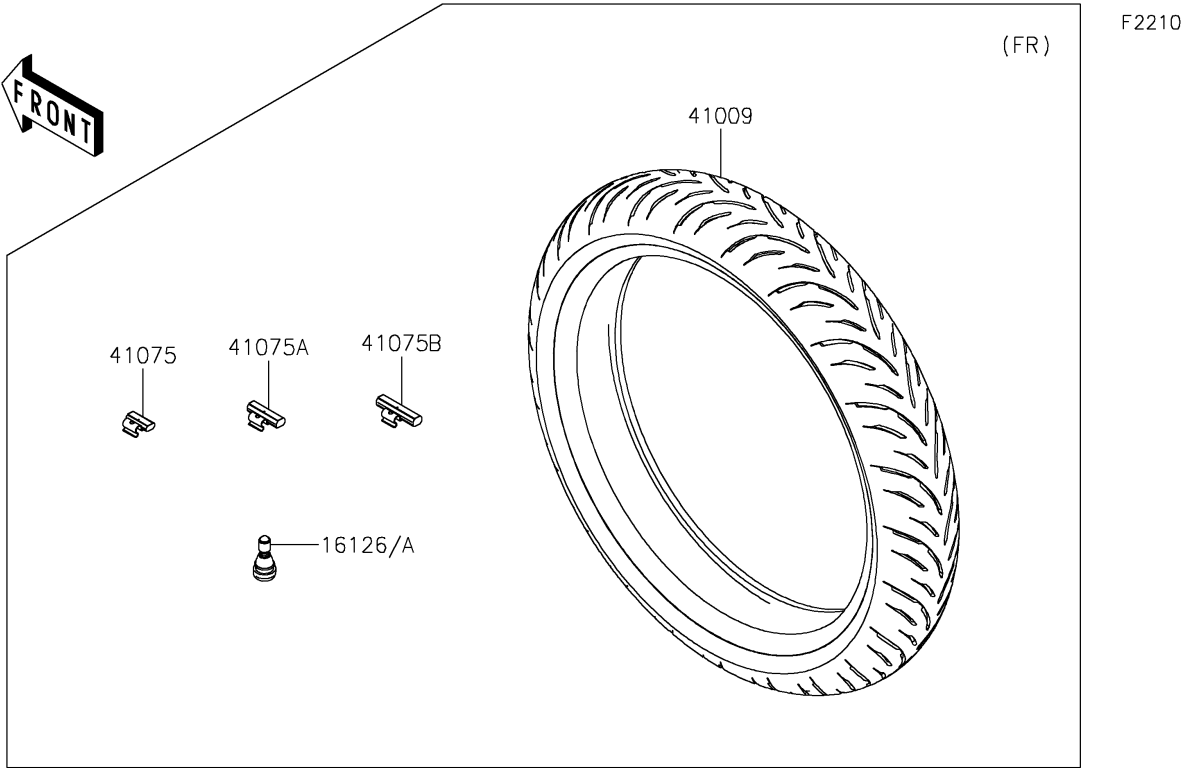

2022 NINJA® 400 PARTS DIAGRAM

Tires

2022 NINJA® 400 PARTS LIST

Tires

ITEM NAME	PART NUMBER	QUANTITY
VALVE,TIRE (Ref # 16126A)	16126-1140	2
TIRE,FR,110/70R17 54H,GPR-300F (Ref # 41009)	41009-0773	1
TIRE,RR,150/60R17 66H,GPR-300 (Ref # 41009A)	41009-0774	1
BALANCER-WHEEL,10G,SILVER (Ref # 41075)	41075-0007	AR
BALANCER-WHEEL,20G,SILVER (Ref # 41075A)	41075-0008	AR
BALANCER-WHEEL,30G,SILVER (Ref # 41075B)	41075-0009	AR