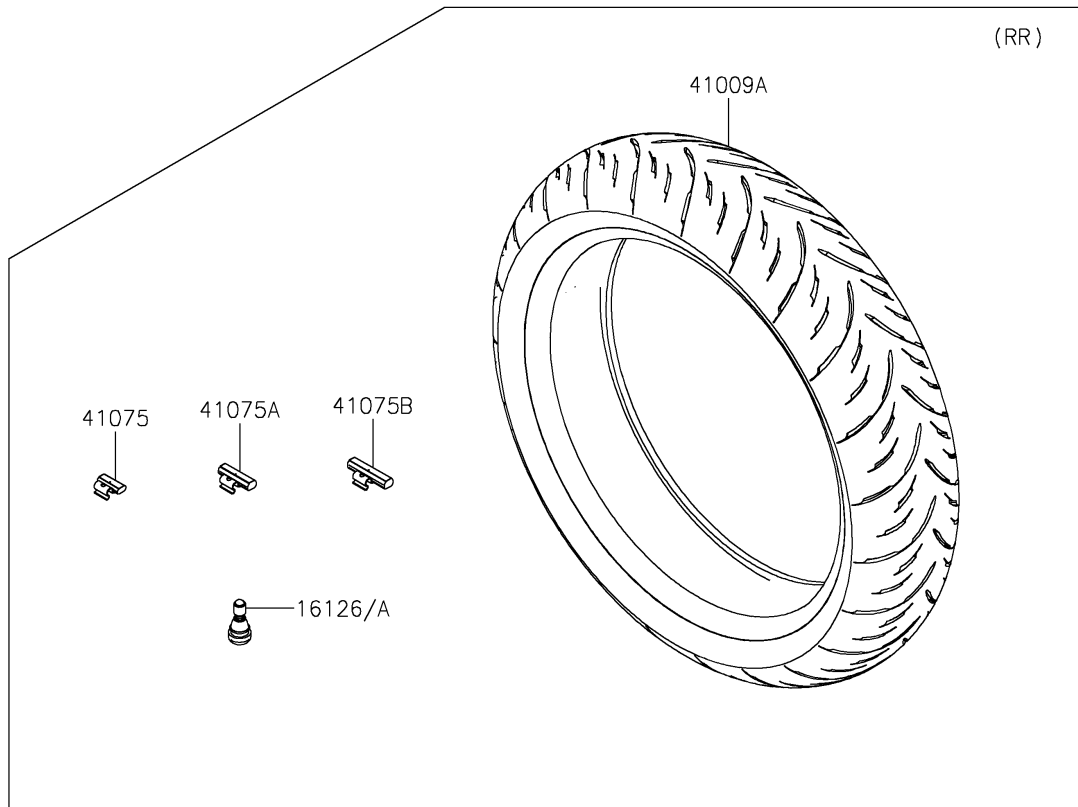

2022 NINJA® 400 PARTS DIAGRAM

Tires

2022 NINJA® 400 PARTS LIST

Tires

ITEM NAME	PART NUMBER	QUANTITY
VALVE,TIRE (Ref # 16126A)	16126-1140	2
TIRE,FR,110/70R17 54H,GPR-300F (Ref # 41009)	41009-0773	1
TIRE,RR,150/60R17 66H,GPR-300 (Ref # 41009A)	41009-0774	1
BALANCER-WHEEL,10G,SILVER (Ref # 41075)	41075-0007	AR
BALANCER-WHEEL,20G,SILVER (Ref # 41075A)	41075-0008	AR
BALANCER-WHEEL,30G,SILVER (Ref # 41075B)	41075-0009	AR