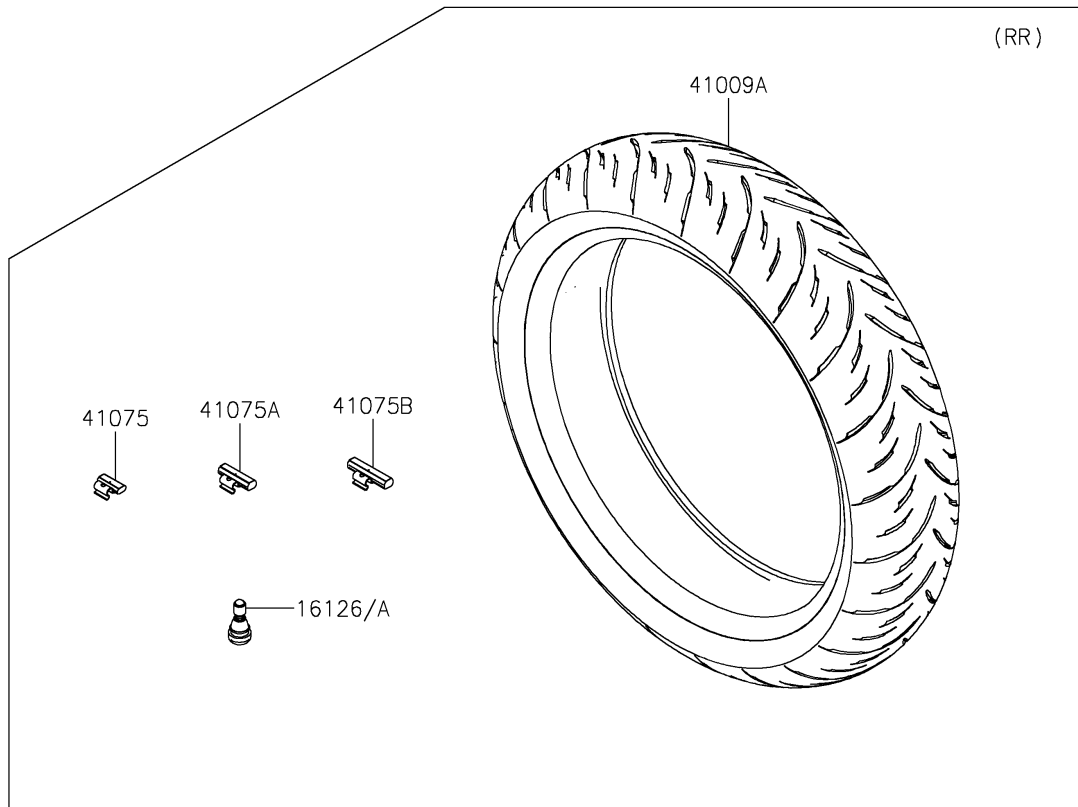

# 2022 NINJA® 400 PARTS DIAGRAM

## Tires

### Tires

ITEM NAME	PART NUMBER	QUANTITY
VALVE,TIRE (Ref # 16126A)	16126-1140	2
TIRE,FR,110/70R17 54H,GPR-300F (Ref # 41009)	41009-0773	1
TIRE,RR,150/60R17 66H,GPR-300 (Ref # 41009A)	41009-0774	1
BALANCER-WHEEL,10G,SILVER (Ref # 41075)	41075-0007	AR
BALANCER-WHEEL,20G,SILVER (Ref # 41075A)	41075-0008	AR
BALANCER-WHEEL,30G,SILVER (Ref # 41075B)	41075-0009	AR