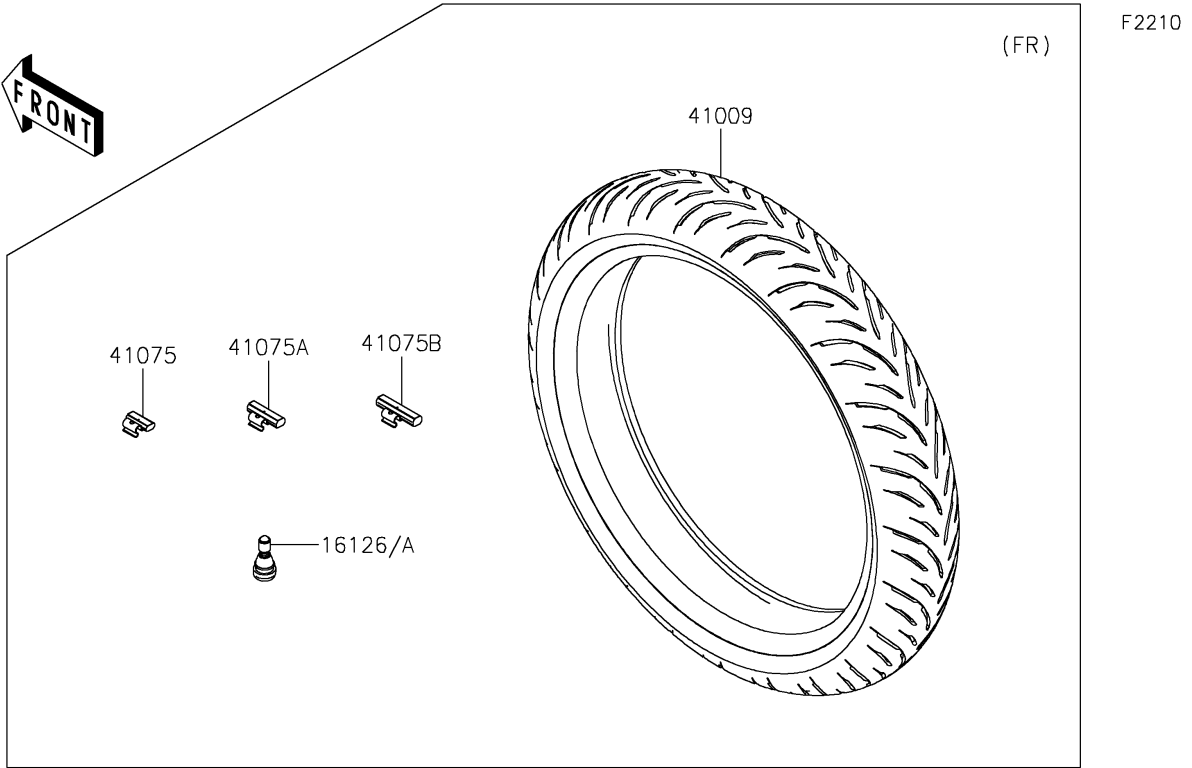

# 2022 NINJA® 400 PARTS DIAGRAM

## Tires

### Tires

ITEM NAME	PART NUMBER	QUANTITY
VALVE,TIRE (Ref # 16126A)	16126-1140	2
TIRE,FR,110/70R17 54H,GPR-300F (Ref # 41009)	41009-0773	1
TIRE,RR,150/60R17 66H,GPR-300 (Ref # 41009A)	41009-0774	1
BALANCER-WHEEL,10G,SILVER (Ref # 41075)	41075-0007	AR
BALANCER-WHEEL,20G,SILVER (Ref # 41075A)	41075-0008	AR
BALANCER-WHEEL,30G,SILVER (Ref # 41075B)	41075-0009	AR