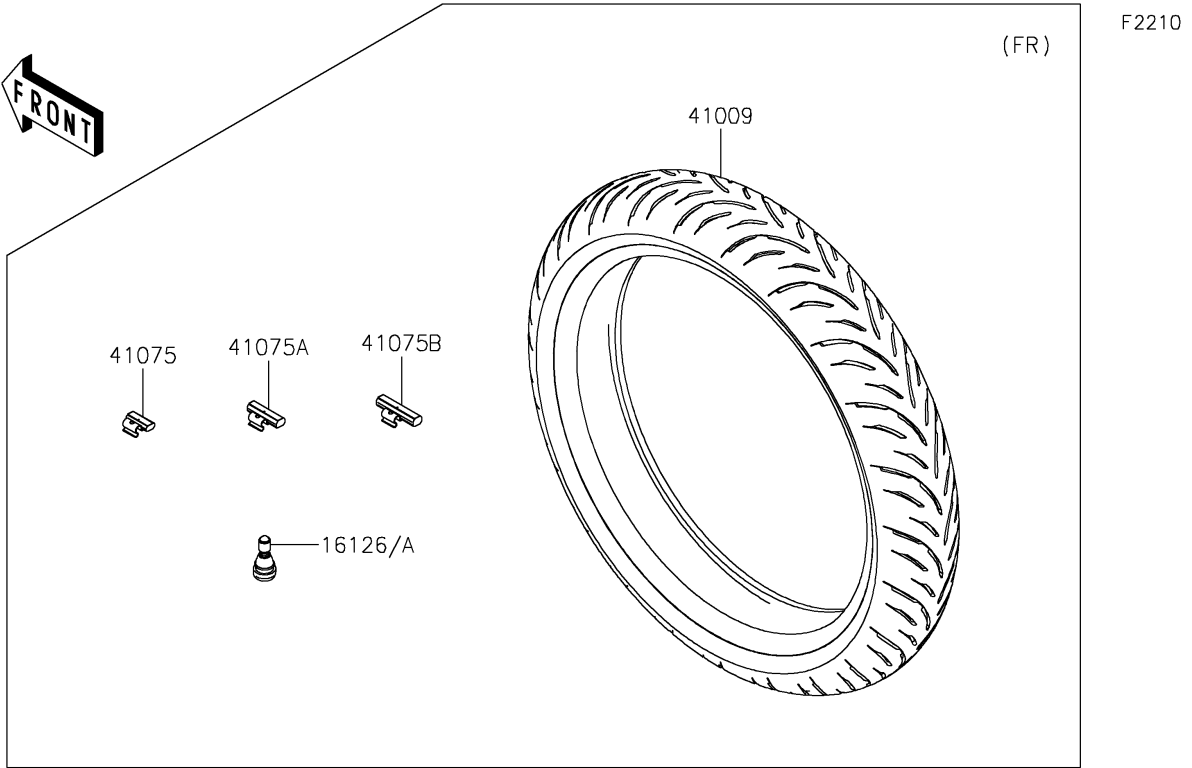

2023 Ninja 400 PARTS DIAGRAM

Tires

2023 Ninja 400 PARTS LIST

Tires

ITEM NAME	PART NUMBER	QUANTITY
VALVE,TIRE (Ref # 16126)	16126-0770	2
TIRE,FR,110/70R17 54H,GPR-300F (Ref # 41009)	41009-0773	1
TIRE,RR,150/60R17 66H,GPR-300 (Ref # 41009A)	41009-0774	1
BALANCER-WHEEL,10G,SILVER (Ref # 41075)	41075-0007	AR
BALANCER-WHEEL,20G,SILVER (Ref # 41075A)	41075-0008	AR
BALANCER-WHEEL,30G,SILVER (Ref # 41075B)	41075-0009	AR