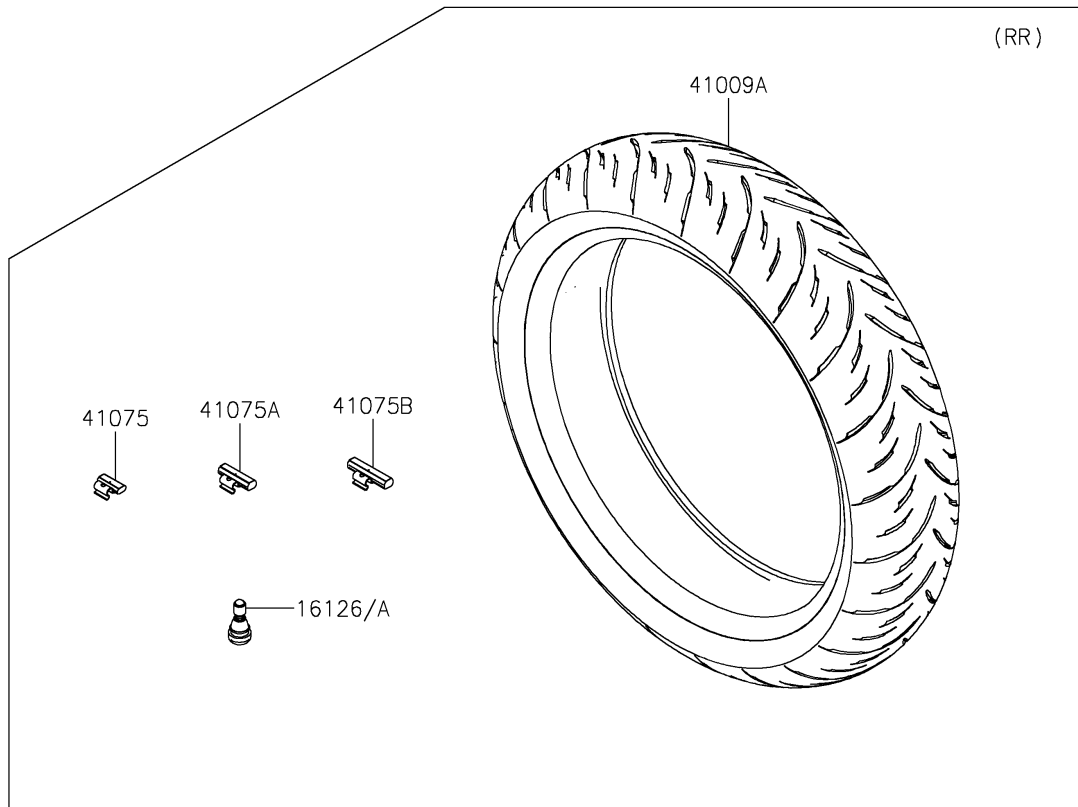

2023 Ninja 400 PARTS DIAGRAM

Tires

2023 Ninja 400 PARTS LIST

Tires

ITEM NAME	PART NUMBER	QUANTITY
VALVE,TIRE (Ref # 16126)	16126-0770	2
TIRE,FR,110/70R17 54H,GPR-300F (Ref # 41009)	41009-0773	1
TIRE,RR,150/60R17 66H,GPR-300 (Ref # 41009A)	41009-0774	1
BALANCER-WHEEL,10G,SILVER (Ref # 41075)	41075-0007	AR
BALANCER-WHEEL,20G,SILVER (Ref # 41075A)	41075-0008	AR
BALANCER-WHEEL,30G,SILVER (Ref # 41075B)	41075-0009	AR