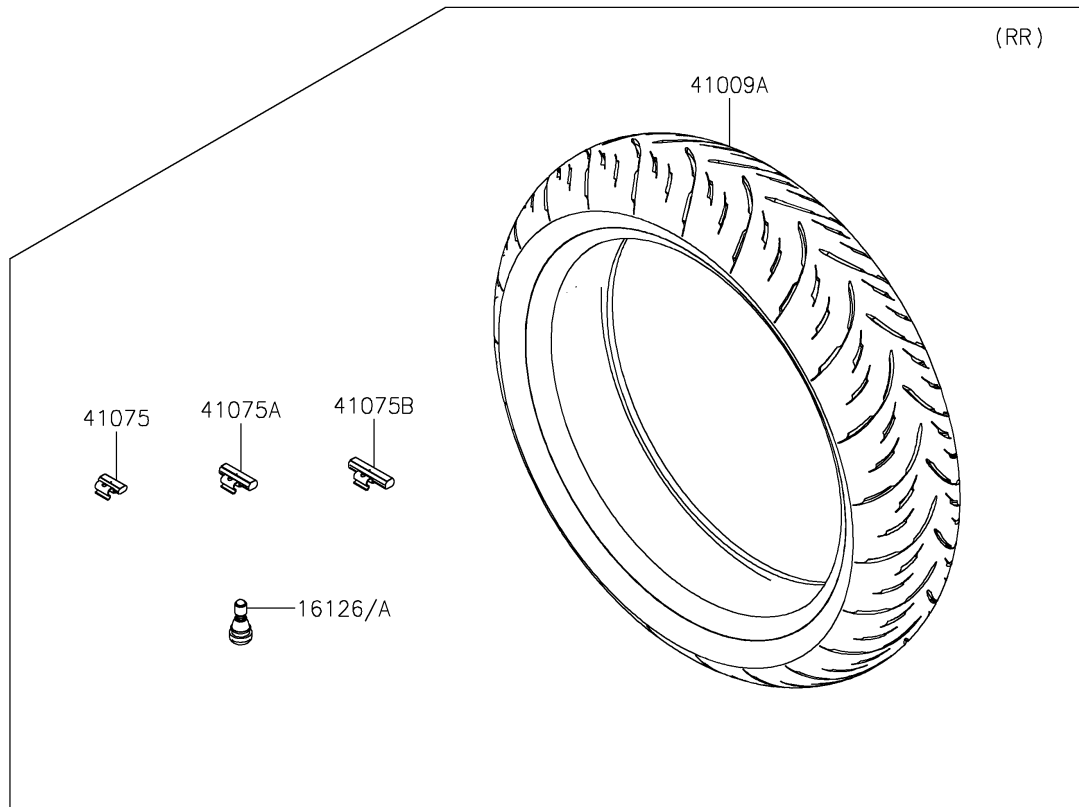

2023 Ninja 400 PARTS DIAGRAM

Tires

2023 Ninja 400 PARTS LIST

Tires

ITEM NAME	PART NUMBER	QUANTITY
VALVE,TIRE (Ref # 16126)	16126-0770	2
TIRE,FR,110/70R17 54H,GPR-300F (Ref # 41009)	41009-0773	1
TIRE,RR,150/60R17 66H,GPR-300 (Ref # 41009A)	41009-0774	1
BALANCER-WHEEL,10G,SILVER (Ref # 41075)	41075-0007	AR
BALANCER-WHEEL,20G,SILVER (Ref # 41075A)	41075-0008	AR
BALANCER-WHEEL,30G,SILVER (Ref # 41075B)	41075-0009	AR