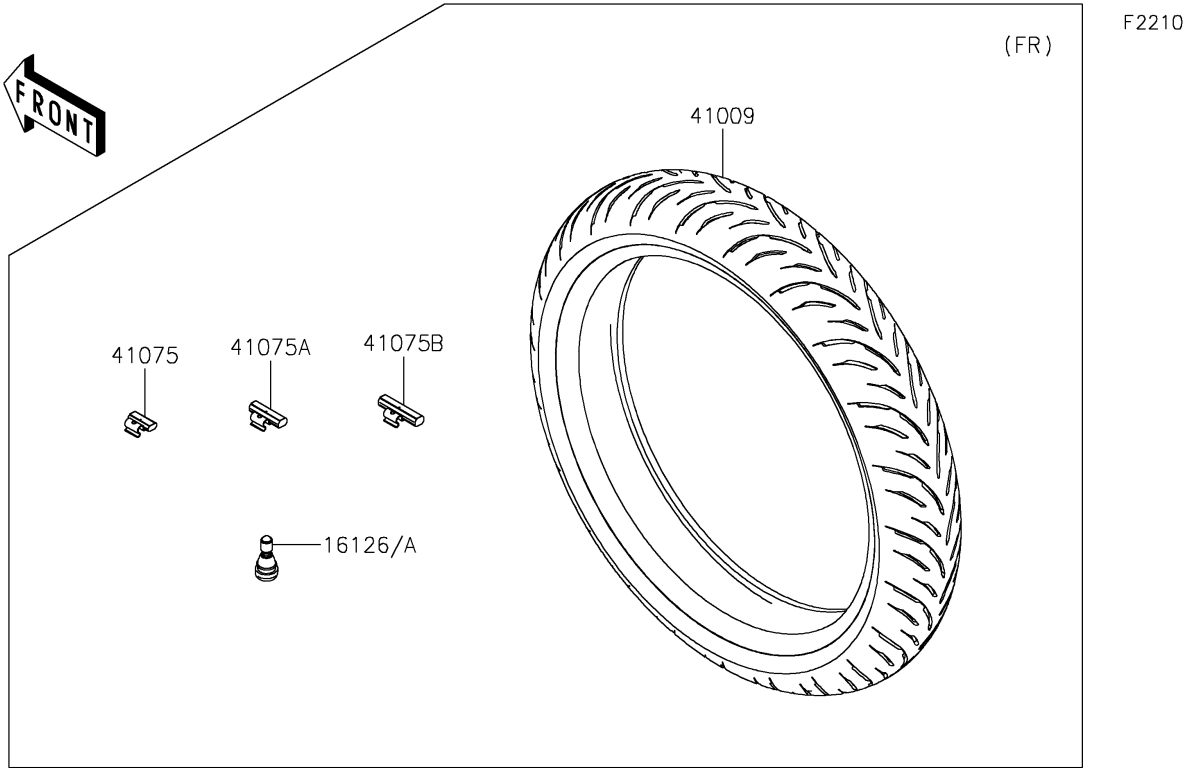

2023 Ninja 400 PARTS DIAGRAM

Tires

2023 Ninja 400 PARTS LIST

Tires

ITEM NAME	PART NUMBER	QUANTITY
VALVE,TIRE (Ref # 16126)	16126-0770	2
TIRE,FR,110/70R17 54H,GPR-300F (Ref # 41009)	41009-0773	1
TIRE,RR,150/60R17 66H,GPR-300 (Ref # 41009A)	41009-0774	1
BALANCER-WHEEL,10G,SILVER (Ref # 41075)	41075-0007	AR
BALANCER-WHEEL,20G,SILVER (Ref # 41075A)	41075-0008	AR
BALANCER-WHEEL,30G,SILVER (Ref # 41075B)	41075-0009	AR