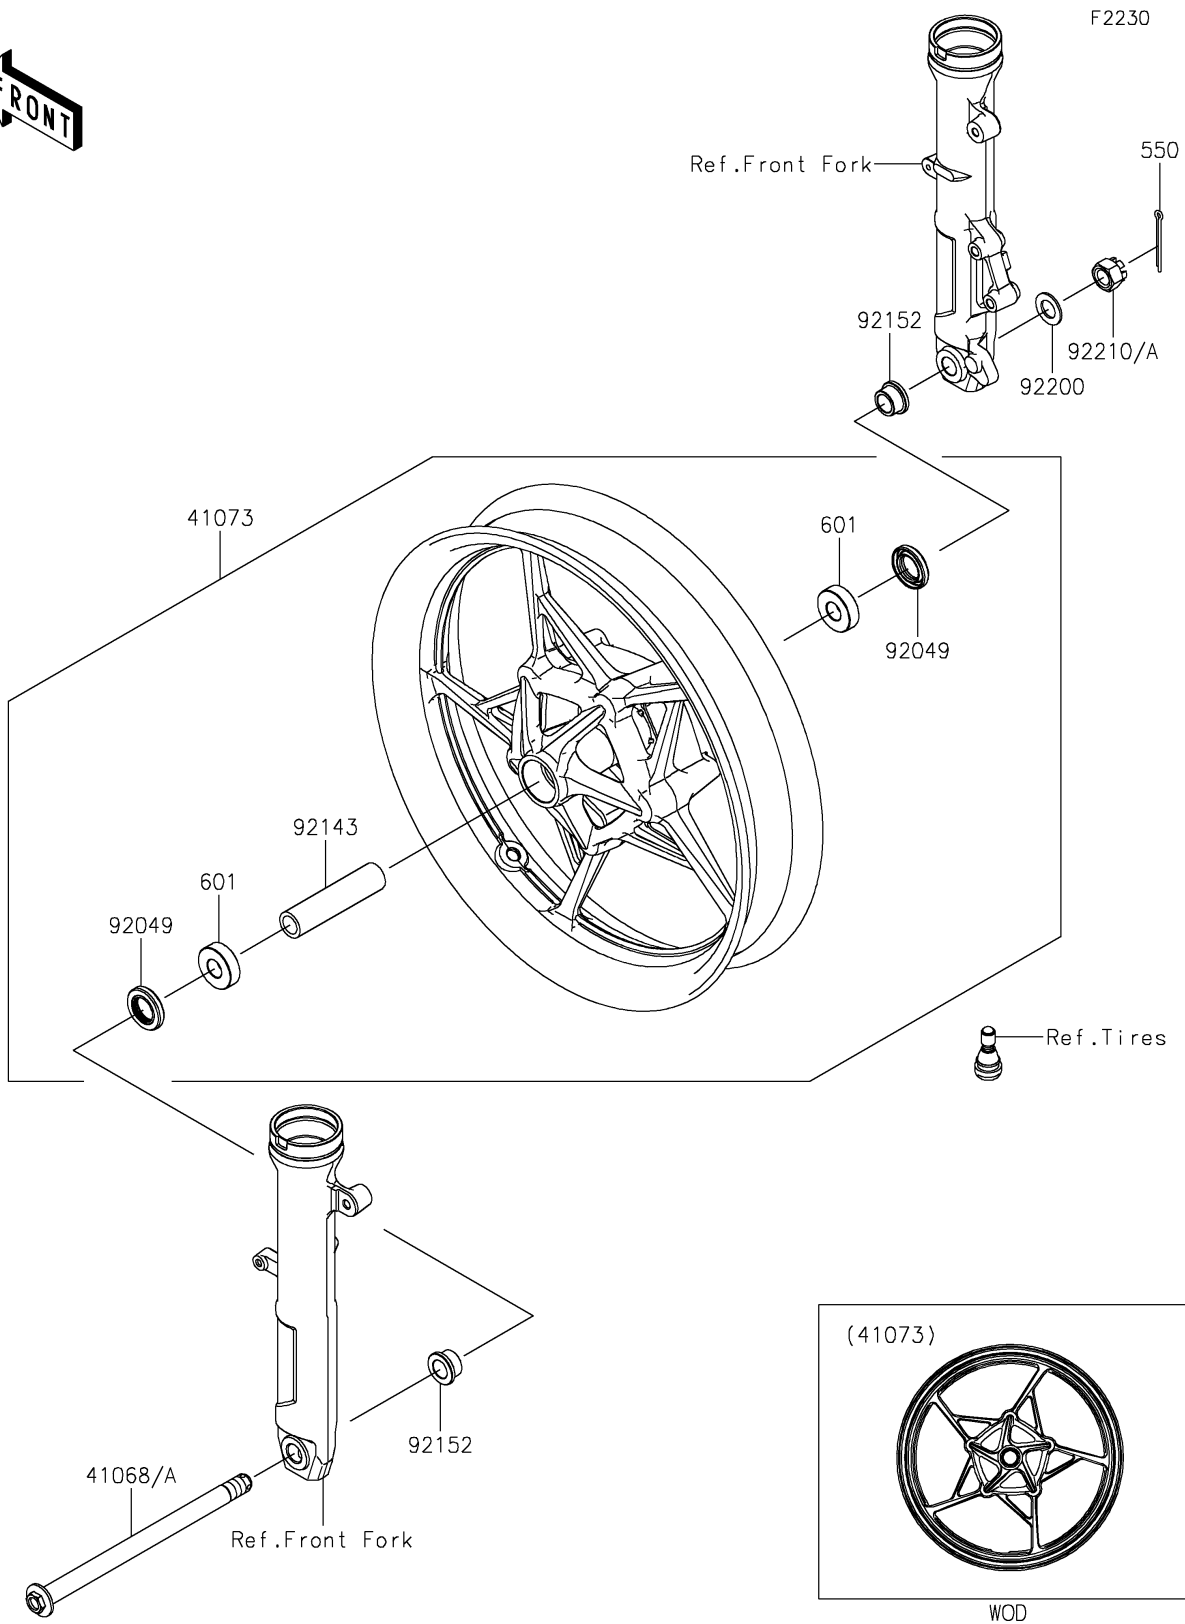

2022 NINJA® 400 PARTS DIAGRAM

Front Wheel

2022 NINJA® 400 PARTS LIST

Front Wheel

ITEM NAME	PART NUMBER	QUANTITY
AXLE,FR,17X253,M16 (Ref # 41068)	41068-0627	1
WHEEL-ASSY,FR,G.BLACK (Ref # 41073)	41073-0763-QT	1
SEAL-OIL,23X40X7 (Ref # 92049)	92049-0801	2
COLLAR,17.2X25X105 (Ref # 92143)	92143-1124	1
COLLAR,17X30X15.5 (Ref # 92152)	92152-2386	2
WASHER,17.3X30X2 (Ref # 92200)	92200-1916	1
NUT,16MM (Ref # 92210A)	92210-1651	1
PIN-COTTER,4.0X35 (Ref # 550)	550AA4035	1
BEARING-BALL,#6203UUC3 (Ref # 601)	601B6203UU	2