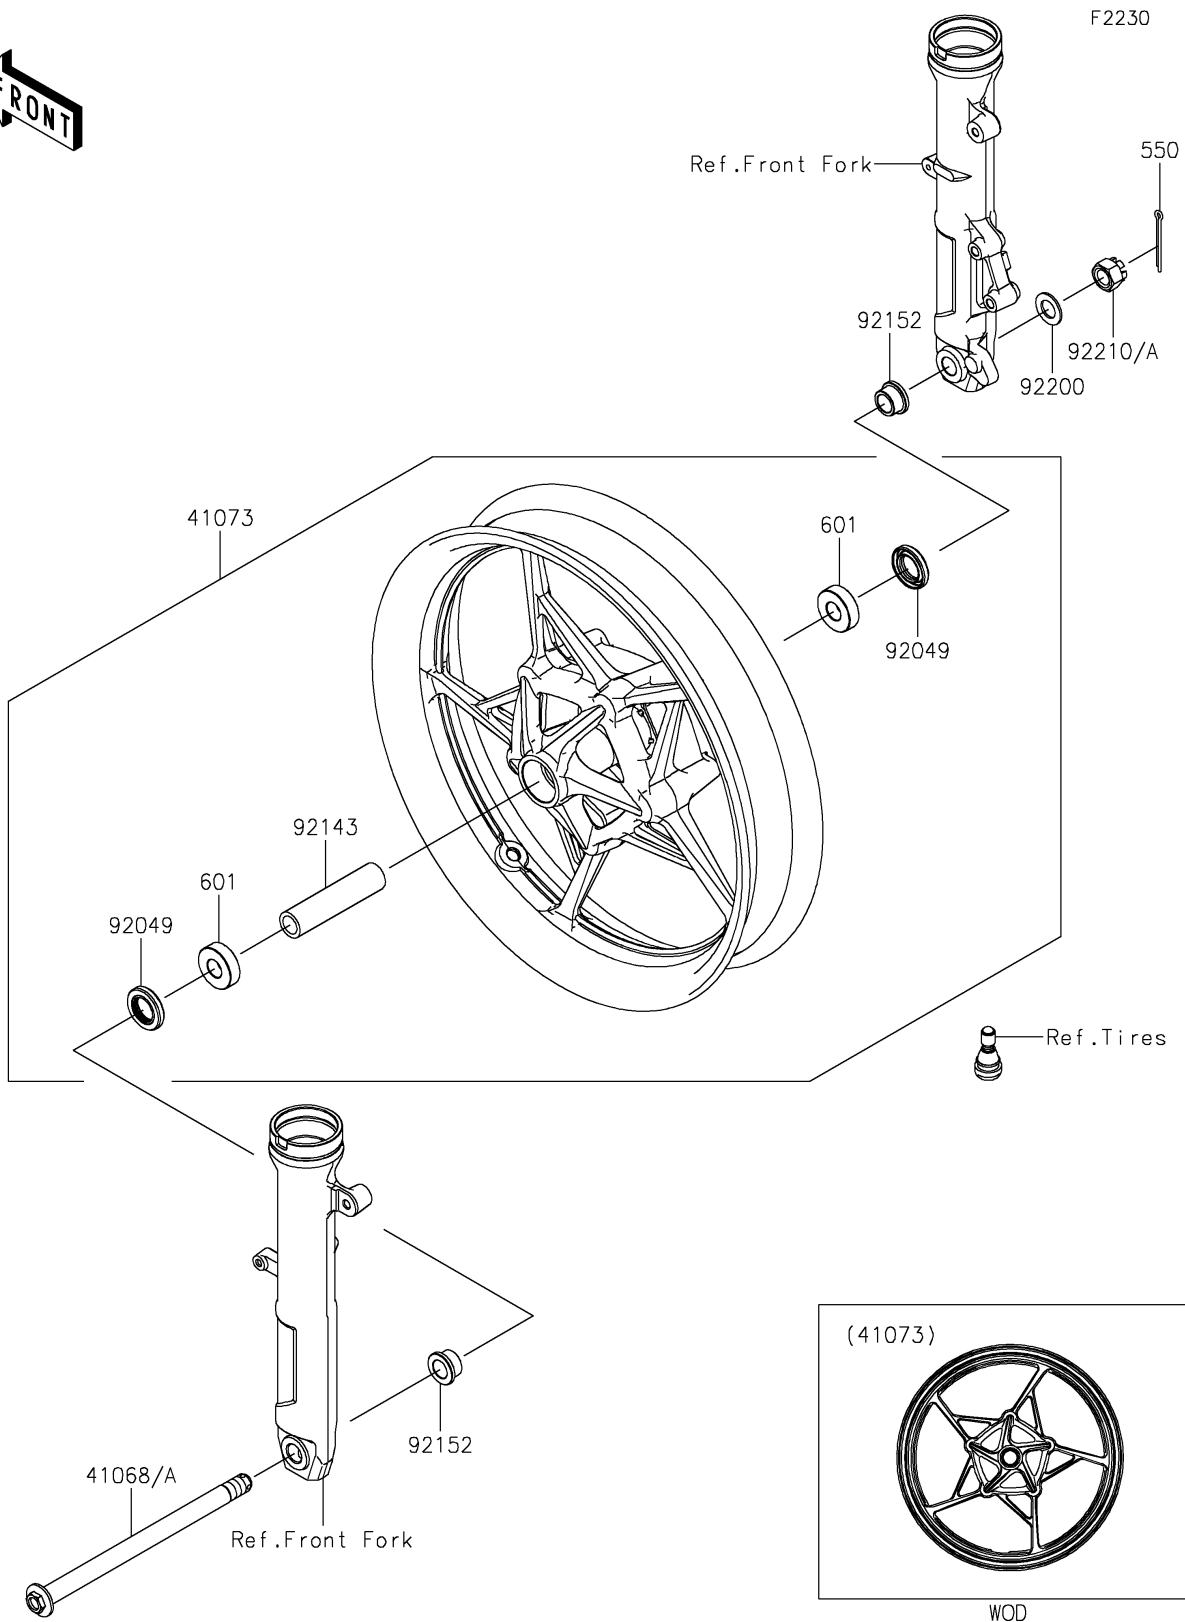

2023 Ninja 400 PARTS DIAGRAM

Front Wheel

2023 Ninja 400 PARTS LIST

Front Wheel

ITEM NAME	PART NUMBER	QUANTITY
AXLE,FR (Ref # 41068A)	41068-0643	1
WHEEL-ASSY,FR,G.BLACK (Ref # 41073)	41073-0763-QT	1
SEAL-OIL,23X40X7 (Ref # 92049)	92049-0801	2
COLLAR,17.2X25X105 (Ref # 92143)	92143-1124	1
COLLAR,17X30X15.5 (Ref # 92152)	92152-2386	2
WASHER,17.3X30X2 (Ref # 92200)	92200-1916	1
NUT,CASTLE,16X19 (Ref # 92210)	92210-1585	1
PIN-COTTER,4.0X35 (Ref # 550)	550AA4035	1
BEARING-BALL,#6203UUC3 (Ref # 601)	601B6203UU	2