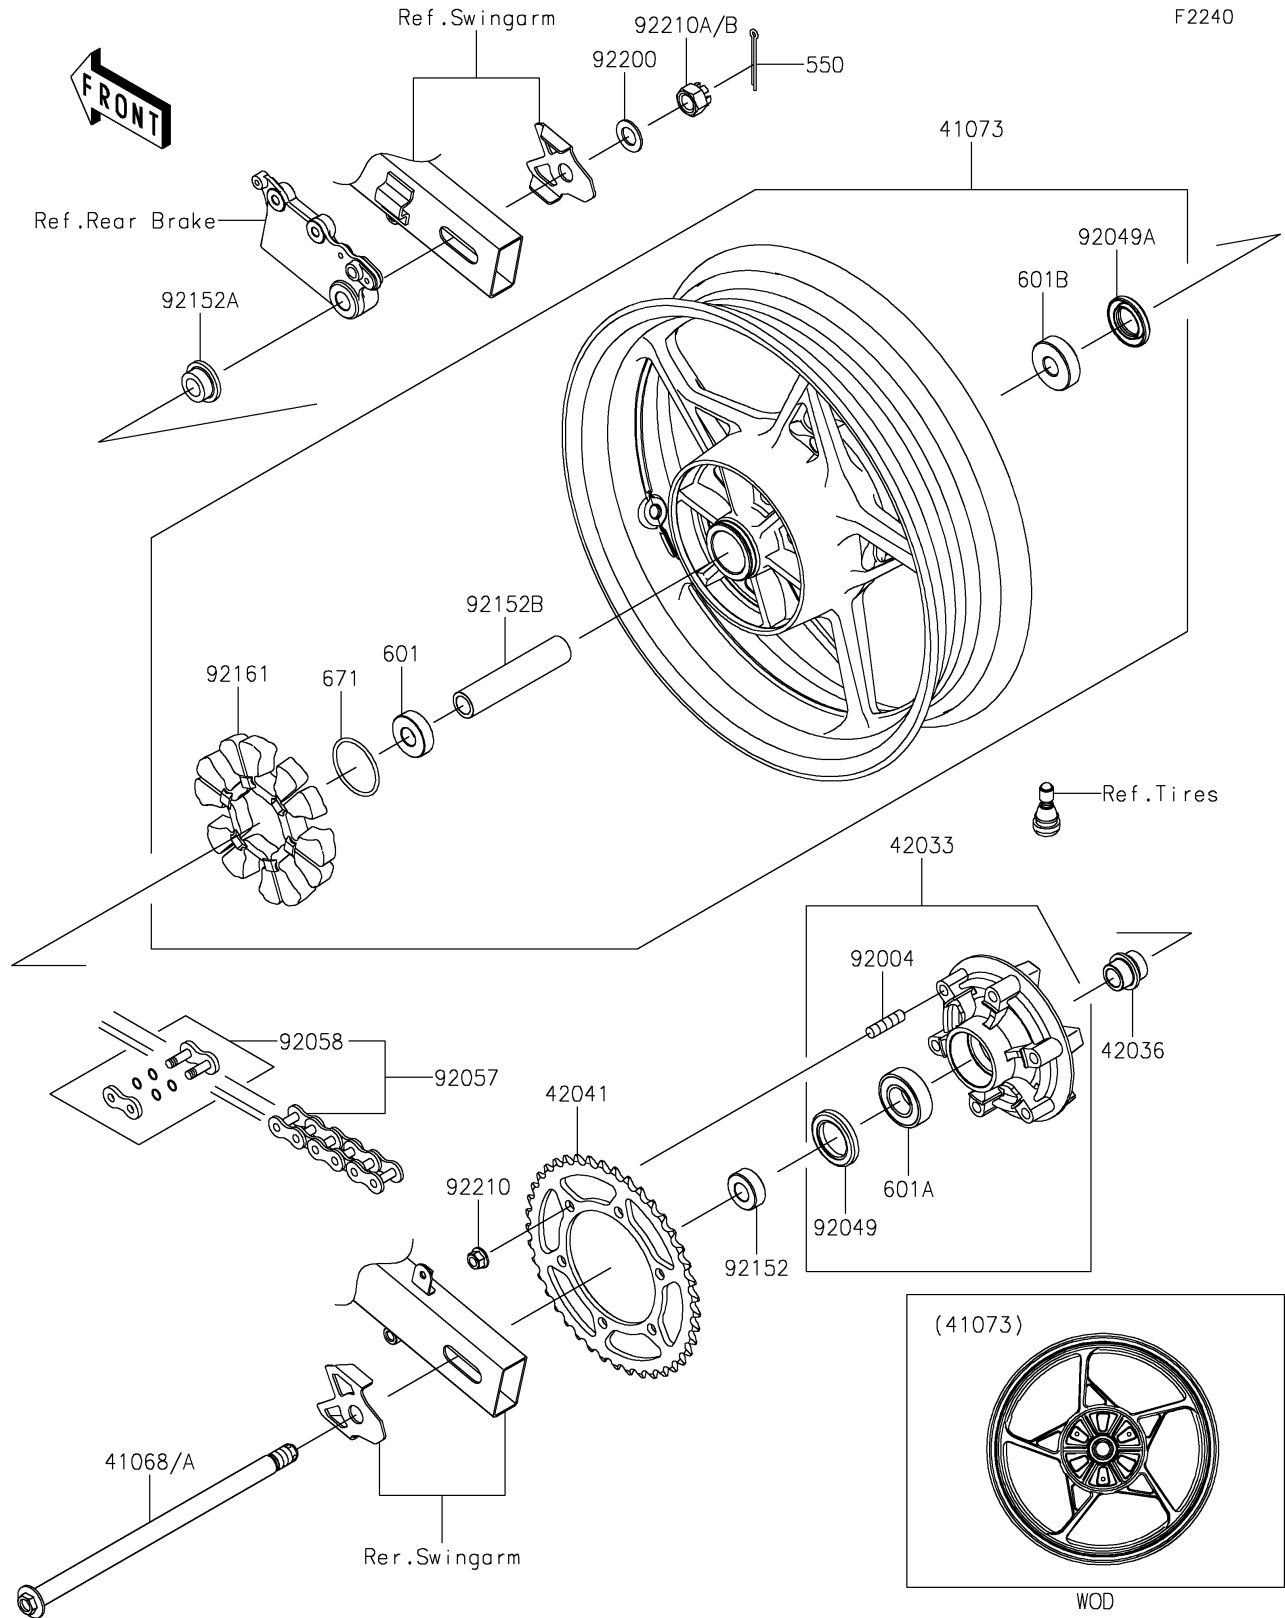

2022 NINJA® 400 PARTS DIAGRAM

Rear Wheel/Chain

2022 NINJA® 400 PARTS LIST

Rear Wheel/Chain

ITEM NAME	PART NUMBER	QUANTITY
AXLE,RR,17X322,M16 (Ref # 41068)	41068-0628	1
WHEEL-ASSY,RR,G.BLACK (Ref # 41073)	41073-0753-QT	1
COUPLING-ASSY,RR HUB (Ref # 42033)	42033-0574	1
SLEEVE,RR HUB,L=30 (Ref # 42036)	42036-1055	1
SPROCKET-HUB,41T (Ref # 42041)	42041-0162	1
STUD,10X19 (Ref # 92004)	92004-0048	6
SEAL-OIL,35X52X7 (Ref # 92049)	92049-0730	1
SEAL-OIL,27X47X7 (Ref # 92049A)	92049-0802	1
CHAIN,DRIVE,EK520SR-O2X106L (Ref # 92057)	92057-0019	1
JOINT-CHAIN,DRIVE (Ref # 92058)	92058-1102	1
COLLAR,17X35X13 (Ref # 92152)	92152-0843	1
COLLAR,17X28(38)X15 (Ref # 92152A)	92152-0844	1
COLLAR,17.2X25X121 (Ref # 92152B)	92152-2387	1
DAMPER,RR HUB SHOCK (Ref # 92161)	92161-0700	1
WASHER,17.3X30X2 (Ref # 92200)	92200-1916	1
NUT,LOCK,FLANGED,10MM (Ref # 92210)	92210-1139	6
NUT,16MM (Ref # 92210B)	92210-1651	1
PIN-COTTER,4.0X35 (Ref # 550)	550AA4035	1
BEARING-BALL,#6203UUC3 (Ref # 601)	601B6203UU	1
BEARING-BALL,#6205G (Ref # 601A)	601B6205G	1
BEARING-BALL,6303LLUC3/2ASU68 (Ref # 601B)	601B6303UU	1
O RING,50MM (Ref # 671)	671B2550	1