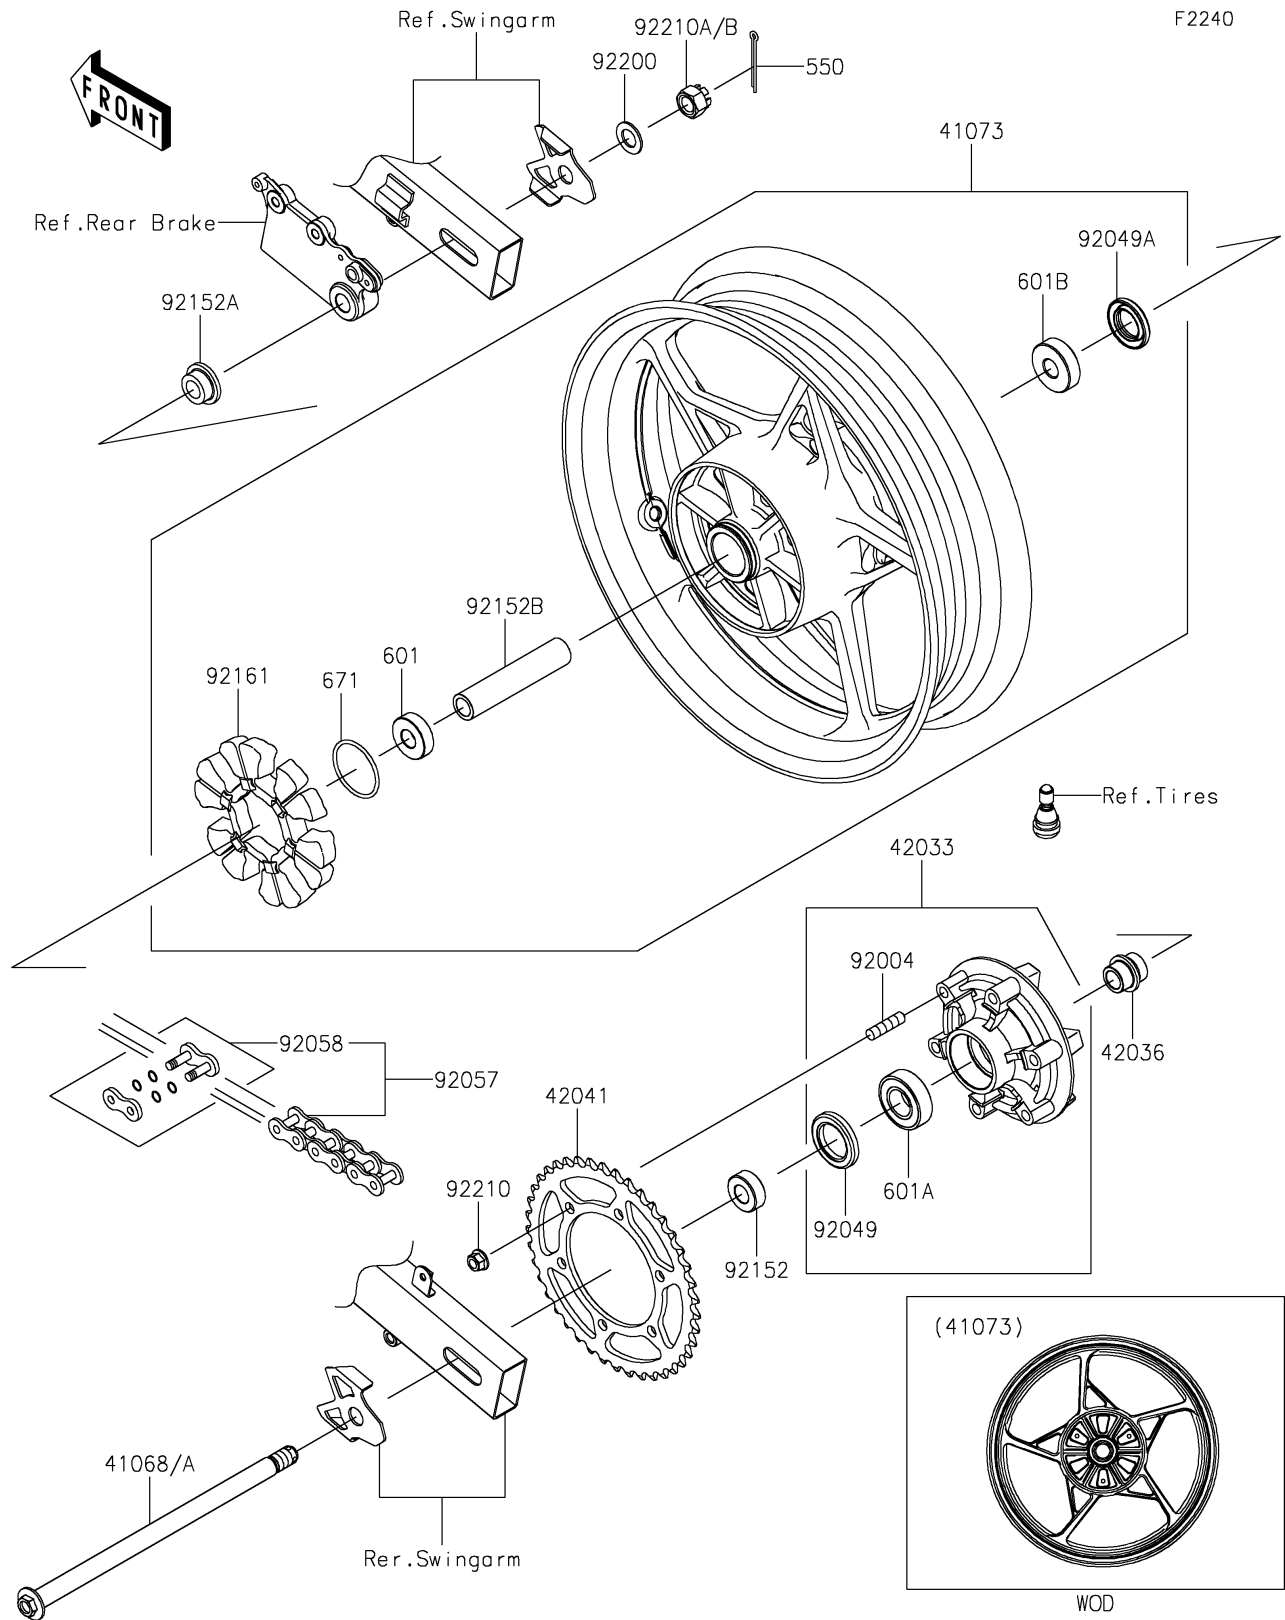

2023 Ninja 400 PARTS DIAGRAM

Rear Wheel/Chain

2023 Ninja 400 PARTS LIST

Rear Wheel/Chain

ITEM NAME	PART NUMBER	QUANTITY
AXLE,RR (Ref # 41068A)	41068-0644	1
WHEEL-ASSY,RR,G.BLACK (Ref # 41073)	41073-0753-QT	1
COUPLING-ASSY,RR HUB (Ref # 42033)	42033-0574	1
SLEEVE,RR HUB,L=30 (Ref # 42036)	42036-1055	1
SPROCKET-HUB,41T (Ref # 42041)	42041-0162	1
STUD,10X19 (Ref # 92004)	92004-0048	6
SEAL-OIL,35X52X7 (Ref # 92049)	92049-0730	1
SEAL-OIL,27X47X7 (Ref # 92049A)	92049-0802	1
CHAIN,DRIVE,EK520SR-O2X106L (Ref # 92057)	92057-0019	1
JOINT-CHAIN,DRIVE (Ref # 92058)	92058-1102	1
COLLAR,17X35X13 (Ref # 92152)	92152-0843	1
COLLAR,17X28(38)X15 (Ref # 92152A)	92152-0844	1
COLLAR,17.2X25X121 (Ref # 92152B)	92152-2387	1
DAMPER,RR HUB SHOCK (Ref # 92161)	92161-0700	1
WASHER,17.3X30X2 (Ref # 92200)	92200-1916	1
NUT,LOCK,FLANGED,10MM (Ref # 92210)	92210-1139	6
NUT,CASTLE,16X19 (Ref # 92210A)	92210-1585	1
PIN-COTTER,4.0X35 (Ref # 550)	550AA4035	1
BEARING-BALL,#6203UUC3 (Ref # 601)	601B6203UU	1
BEARING-BALL,#6205G (Ref # 601A)	601B6205G	1
BEARING-BALL,6303LLUC3/2ASU68 (Ref # 601B)	601B6303UU	1
O RING,50MM (Ref # 671)	671B2550	1