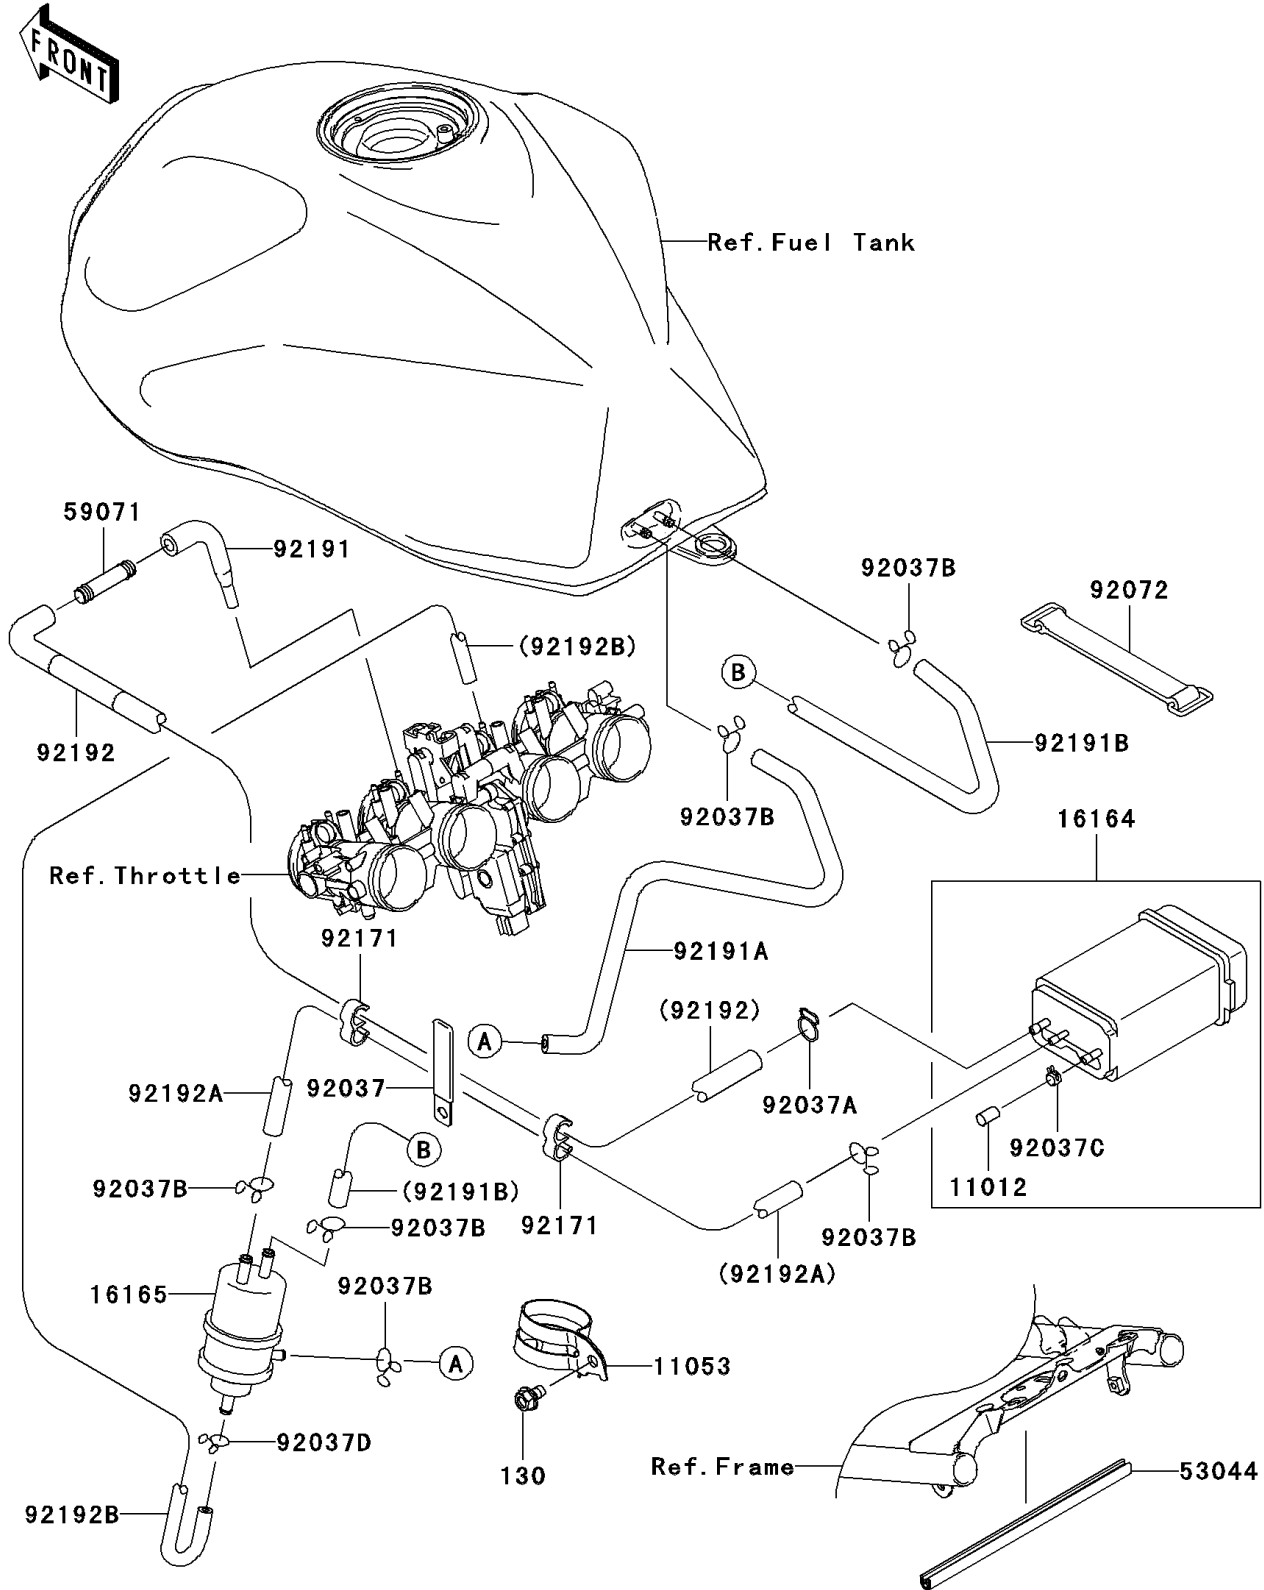

2003 Z1000 PARTS DIAGRAM

Fuel Evaporative System(CA)

E1650

2003 Z1000 PARTS LIST

Fuel Evaporative System(CA)

ITEM NAME	PART NUMBER	QUANTITY
BOLT-FLANGED,6X10 (Ref # 130)	130G0610	1
CAP,CANISTER (Ref # 11012)	11012-1388	1
BRACKET,SEPARATOR (Ref # 11053)	11053-1191	1
CANISTER (Ref # 16164)	16164-1054	1
SEPARATOR (Ref # 16165)	16165-1001	1
TRIM,L=157 (Ref # 53044)	53044-1276	1
JOINT (Ref # 59071)	59071-3764	1
CLAMP,L=60 (Ref # 92037)	92037-1069	1
CLAMP,HOSE (Ref # 92037A)	92037-1104	1
CLAMP,TUBE (Ref # 92037B)	92037-147	6
CLAMP,CANISTER (Ref # 92037C)	92037-1512	1
CLAMP (Ref # 92037D)	92037-1712	1
BAND (Ref # 92072)	92072-1384	1
CLAMP (Ref # 92171)	92171-1184	2
TUBE,THROTTLE-FITTING (Ref # 92191)	92191-0031	1
TUBE,TANK-SEPARATOR,RED (Ref # 92191A)	92191-1804	1
TUBE,TANK-SEPARATOR,BLUE (Ref # 92191B)	92191-1805	1
TUBE,CANISTER-FITTING,GREEN (Ref # 92192)	92192-0005	1
TUBE,CANISTER-SEPARTOR,BLUE (Ref # 92192A)	92192-0006	1
TUBE,THROTTLE-SEPARATOR,WHITE (Ref # 92192B)	92192-0008	1