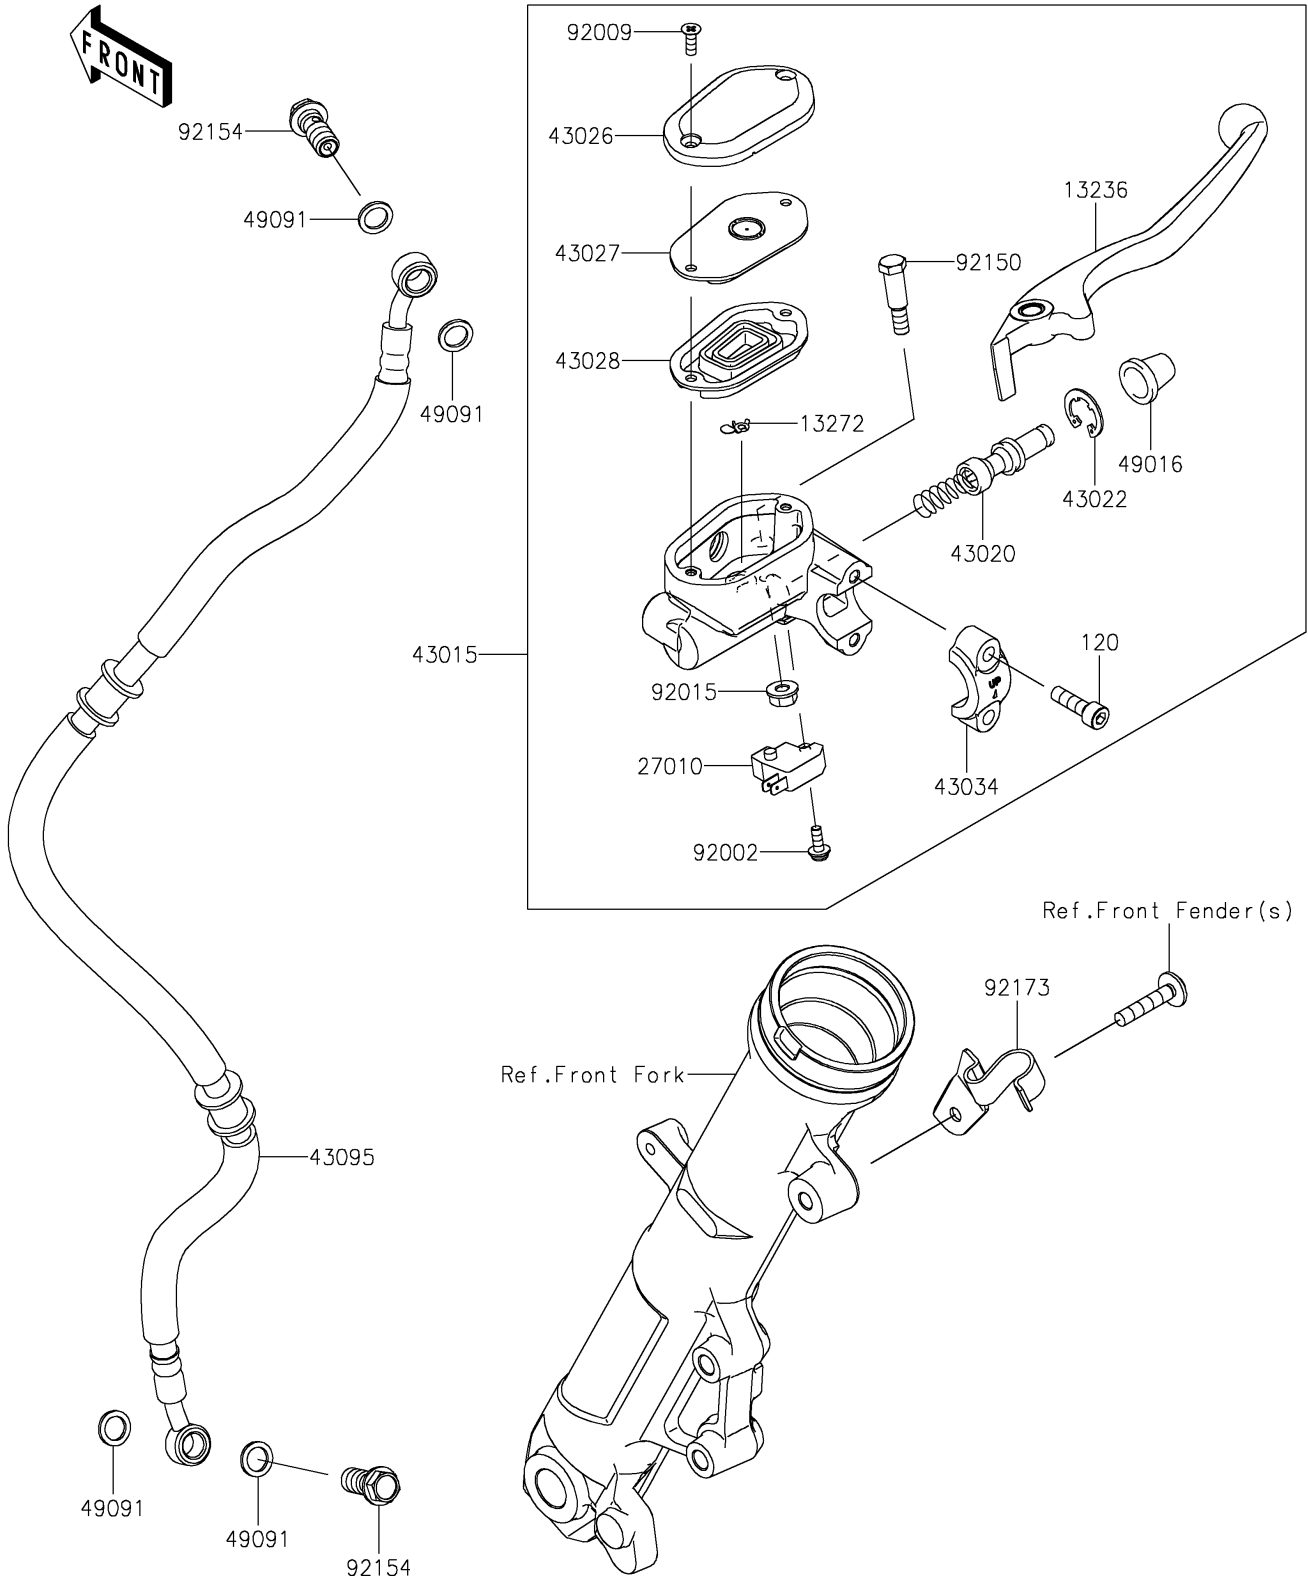

2022 NINJA® 400 PARTS DIAGRAM

Front Master Cylinder

F2291

2022 NINJA® 400 PARTS LIST

Front Master Cylinder

ITEM NAME	PART NUMBER	QUANTITY
LEVER-COMP (Ref # 13236)	13236-0811	1
PLATE (Ref # 13272)	13272-0573	1
SWITCH,BRAKE (Ref # 27010)	27010-0762	1
CYLINDER-ASSY-MASTER,FR (Ref # 43015)	43015-0713	1
PISTON-COMP-BRAKE (Ref # 43020)	43020-0022	1
STOPPER-BRAKE,PISTON (Ref # 43022)	43022-1010	1
CAP-BRAKE (Ref # 43026)	43026-0026	1
PLATE-DIAPHRAGM (Ref # 43027)	43027-0010	1
DIAPHRAGM (Ref # 43028)	43028-0022	1
HOLDER-BRAKE,MASTER CYLINDER (Ref # 43034)	43034-1016	1
HOSE-BRAKE,FR M/CYLINDER-HU (Ref # 43095)	43095-1491	1
COVER-SEAL,MASTER CYLINDER (Ref # 49016)	49016-1044	1
WASHER-SEAL,10.1X14.5X1.5 (Ref # 49091)	49091-0001	4
BOLT,SCREW,4X12 (Ref # 92002)	92002-1323	1
SCREW,4MM (Ref # 92009)	92009-1458	2
NUT,FLANGED,6MM,BLACK (Ref # 92015)	92015-1233	1
BOLT,LEVER SET (Ref # 92150)	92150-1451	1
BOLT,BANJO,10X23 (Ref # 92154)	92154-1712	2
CLAMP,HOSE&SENSOR (Ref # 92173)	92173-1774	1
BOLT-SOCKET,6X20 (Ref # 120)	120CB0620	2