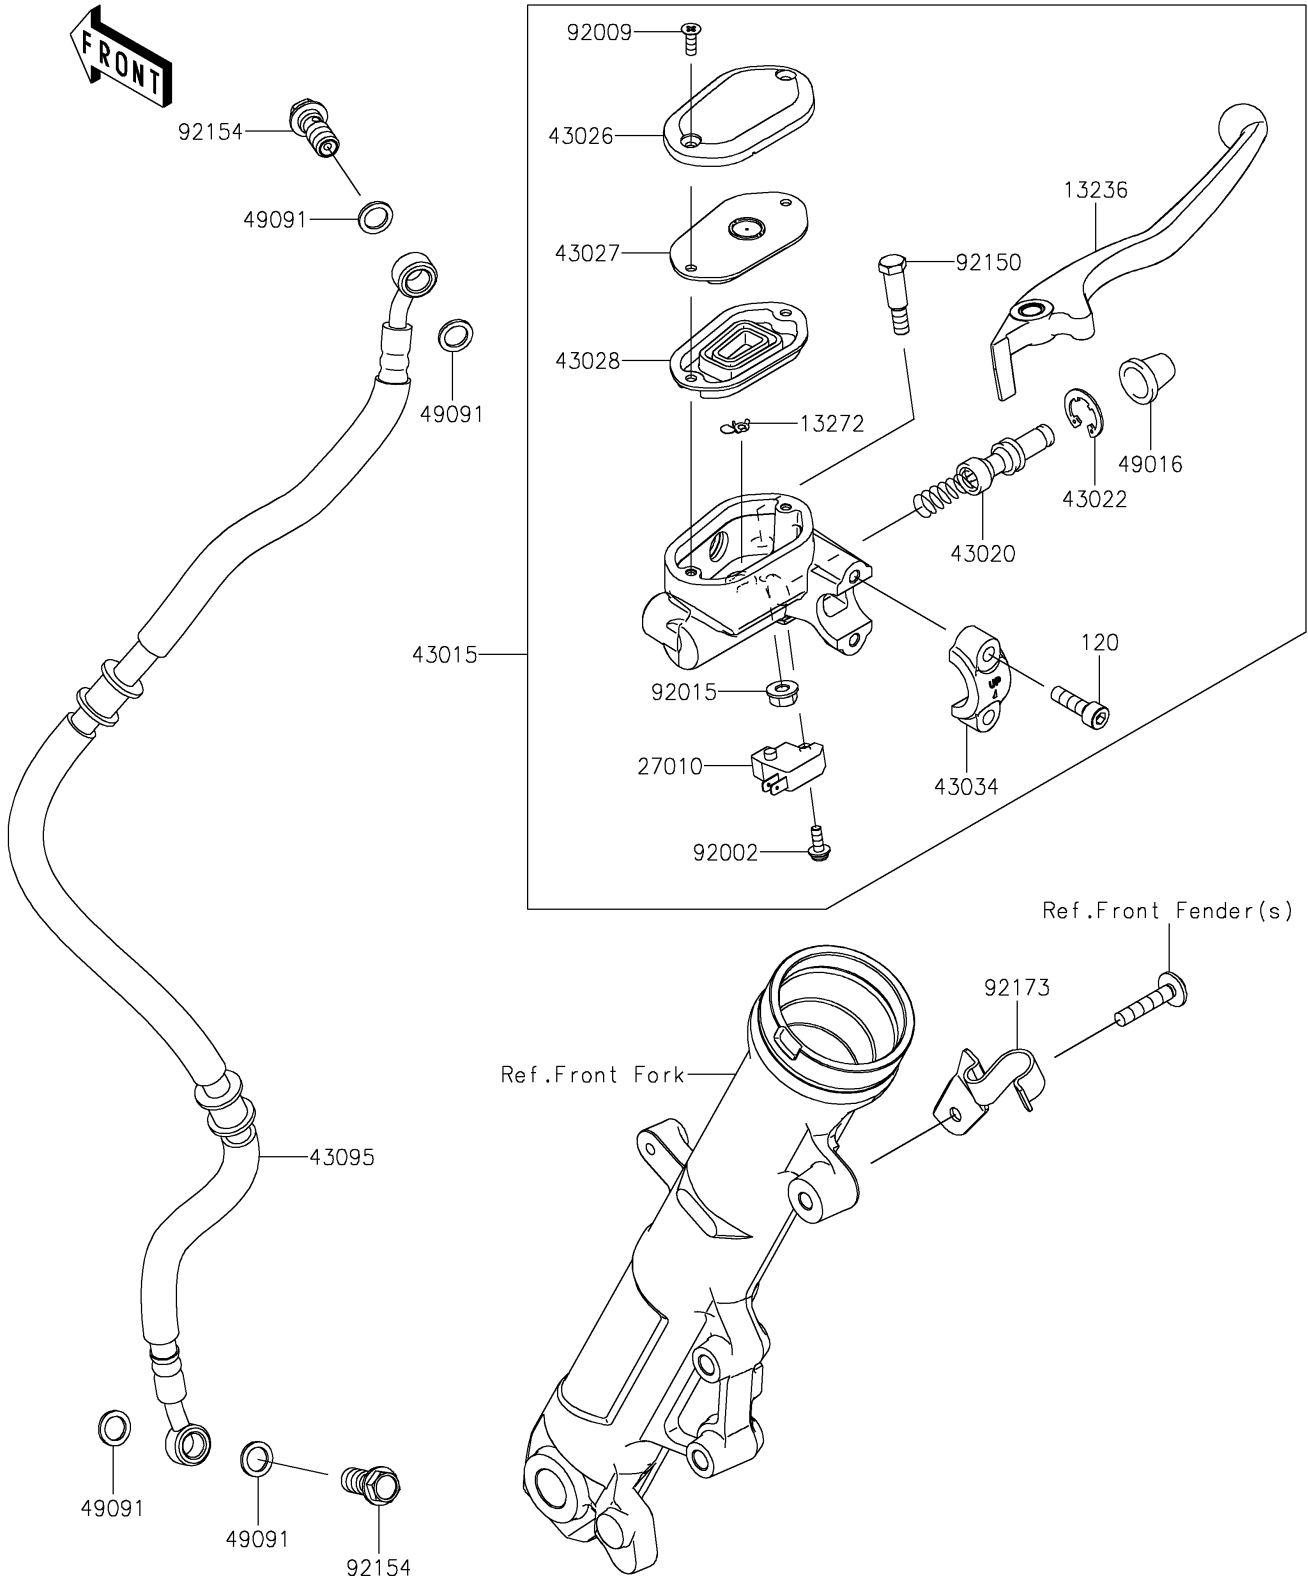

2022 NINJA® 400 PARTS DIAGRAM

Front Master Cylinder

F2291

2022 NINJA® 400 PARTS LIST

Front Master Cylinder

ITEM NAME	PART NUMBER	QUANTITY
-----------	-------------	----------