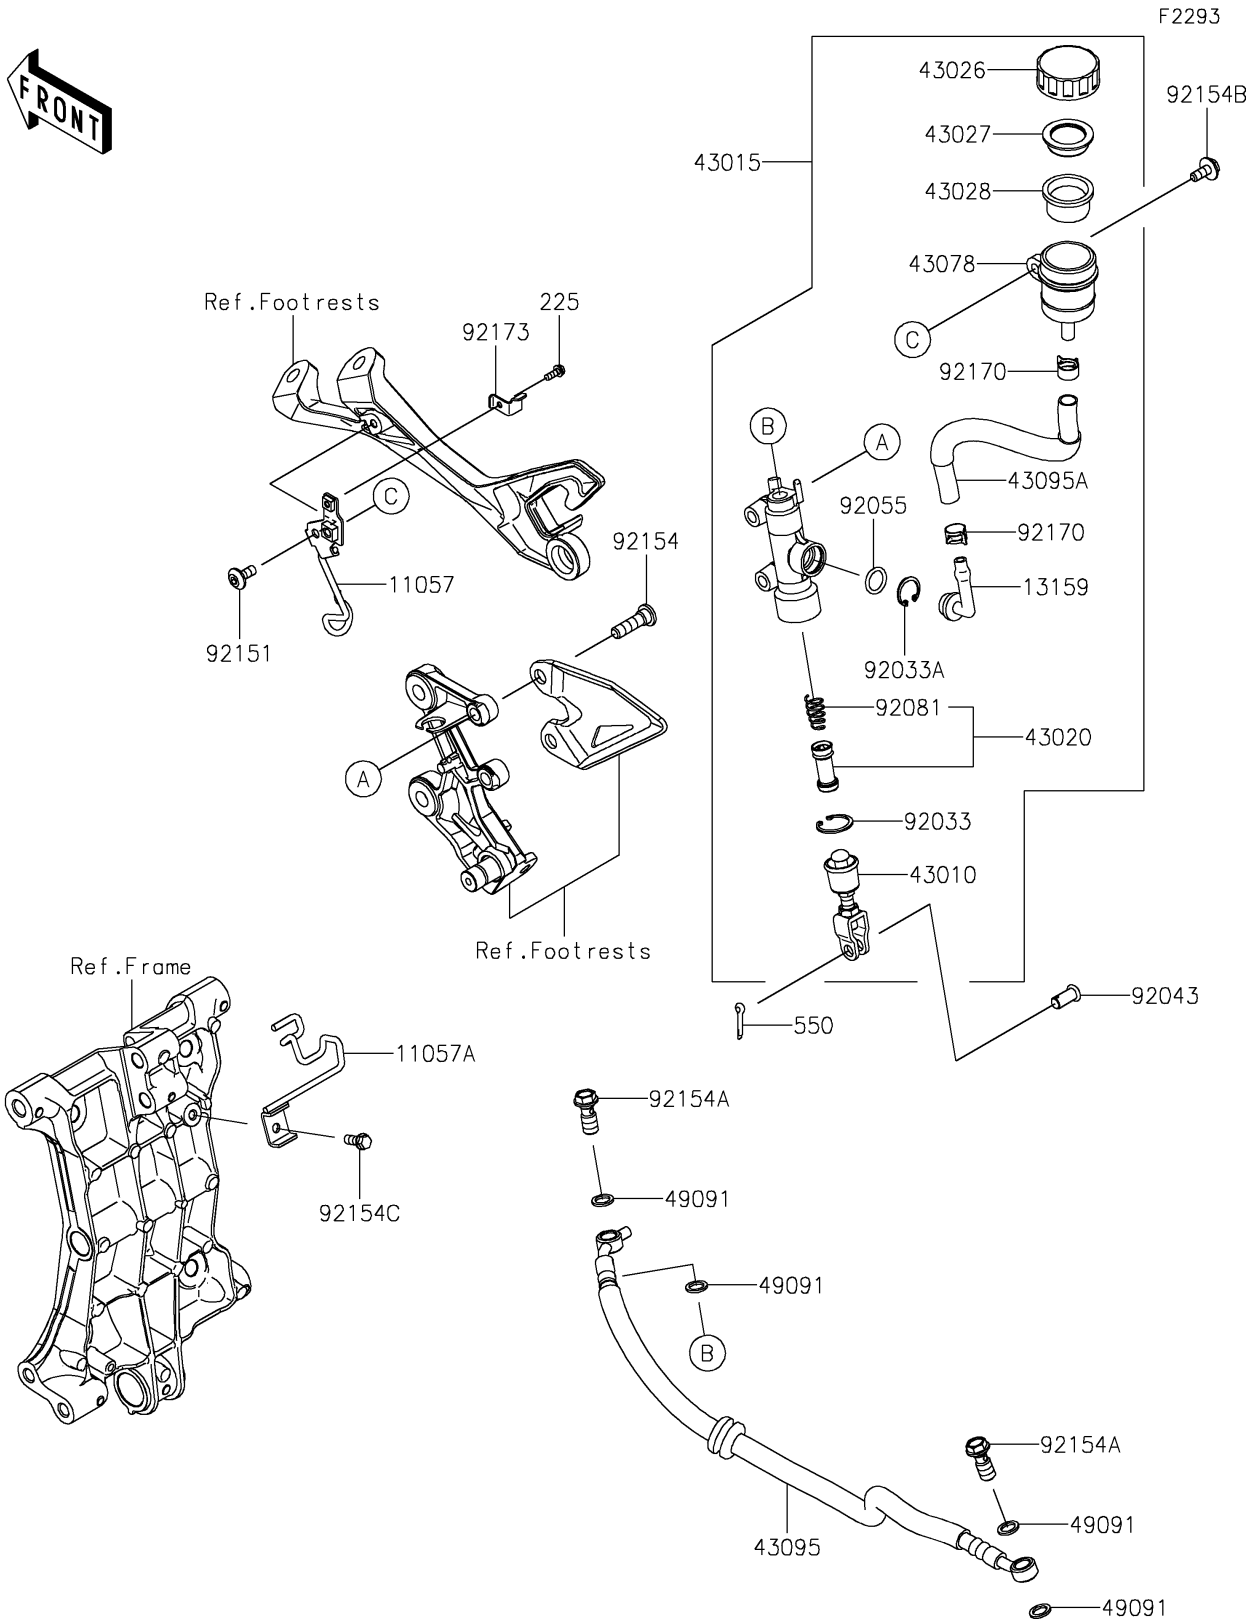

2022 NINJA® 400 PARTS DIAGRAM

Rear Master Cylinder

2022 NINJA® 400 PARTS LIST

Rear Master Cylinder

ITEM NAME	PART NUMBER	QUANTITY
BRACKET,RR RESERVOIR (Ref # 11057)	11057-1101	1
BRACKET,PIVOT BRACKET (Ref # 11057A)	11057-1105	1
CONNECTOR (Ref # 13159)	13159-1056	1
ROD-ASSY-BRAKE (Ref # 43010)	43010-0022	1
CYLINDER-ASSY-MASTER,RR (Ref # 43015)	43015-0667	1
PISTON-COMP-BRAKE (Ref # 43020)	43020-0023	1
CAP-BRAKE (Ref # 43026)	43026-0009	1
PLATE-DIAPHRAGM (Ref # 43027)	43027-1053	1
DIAPHRAGM (Ref # 43028)	43028-1065	1
RESERVOIR (Ref # 43078)	43078-0040	1
HOSE-BRAKE,RR M/CYL.-RR CAL. (Ref # 43095)	43095-1492	1
HOSE-BRAKE,RR RESERVOIR (Ref # 43095A)	43095-1495	1
WASHER-SEAL,10.1X14.5X1.5 (Ref # 49091)	49091-0001	4
RING-SNAP,20.9X24.6X1.2 (Ref # 92033)	92033-0079	1
RING-SNAP,20.5MM (Ref # 92033A)	92033-1186	1
PIN (Ref # 92043)	92043-0904	1
RING-O,14.8X2.4 (Ref # 92055)	92055-0741	1
SPRING,MASTER CYLINDER (Ref # 92081)	92081-1737	1
BOLT,SOCKET,6X14 (Ref # 92151)	92151-1654	1
BOLT,SOCKET,8X30 (Ref # 92154)	92154-0843	2
BOLT,BANJO,10X23 (Ref # 92154A)	92154-1712	2
BOLT,UPSET-WP,6X16 (Ref # 92154B)	92154-2244	1
BOLT,6X14 (Ref # 92154C)	92154-4129	1
CLAMP,HOSE (Ref # 92170)	92170-1091	2
CLAMP,RESERVOIR TANK CAP (Ref # 92173)	92173-0028	1
SCREW-PAN-WSP-CROS,4X12 (Ref # 225)	225AB0412	1
PIN-COTTER,2.0X15 (Ref # 550)	550AA2015	1