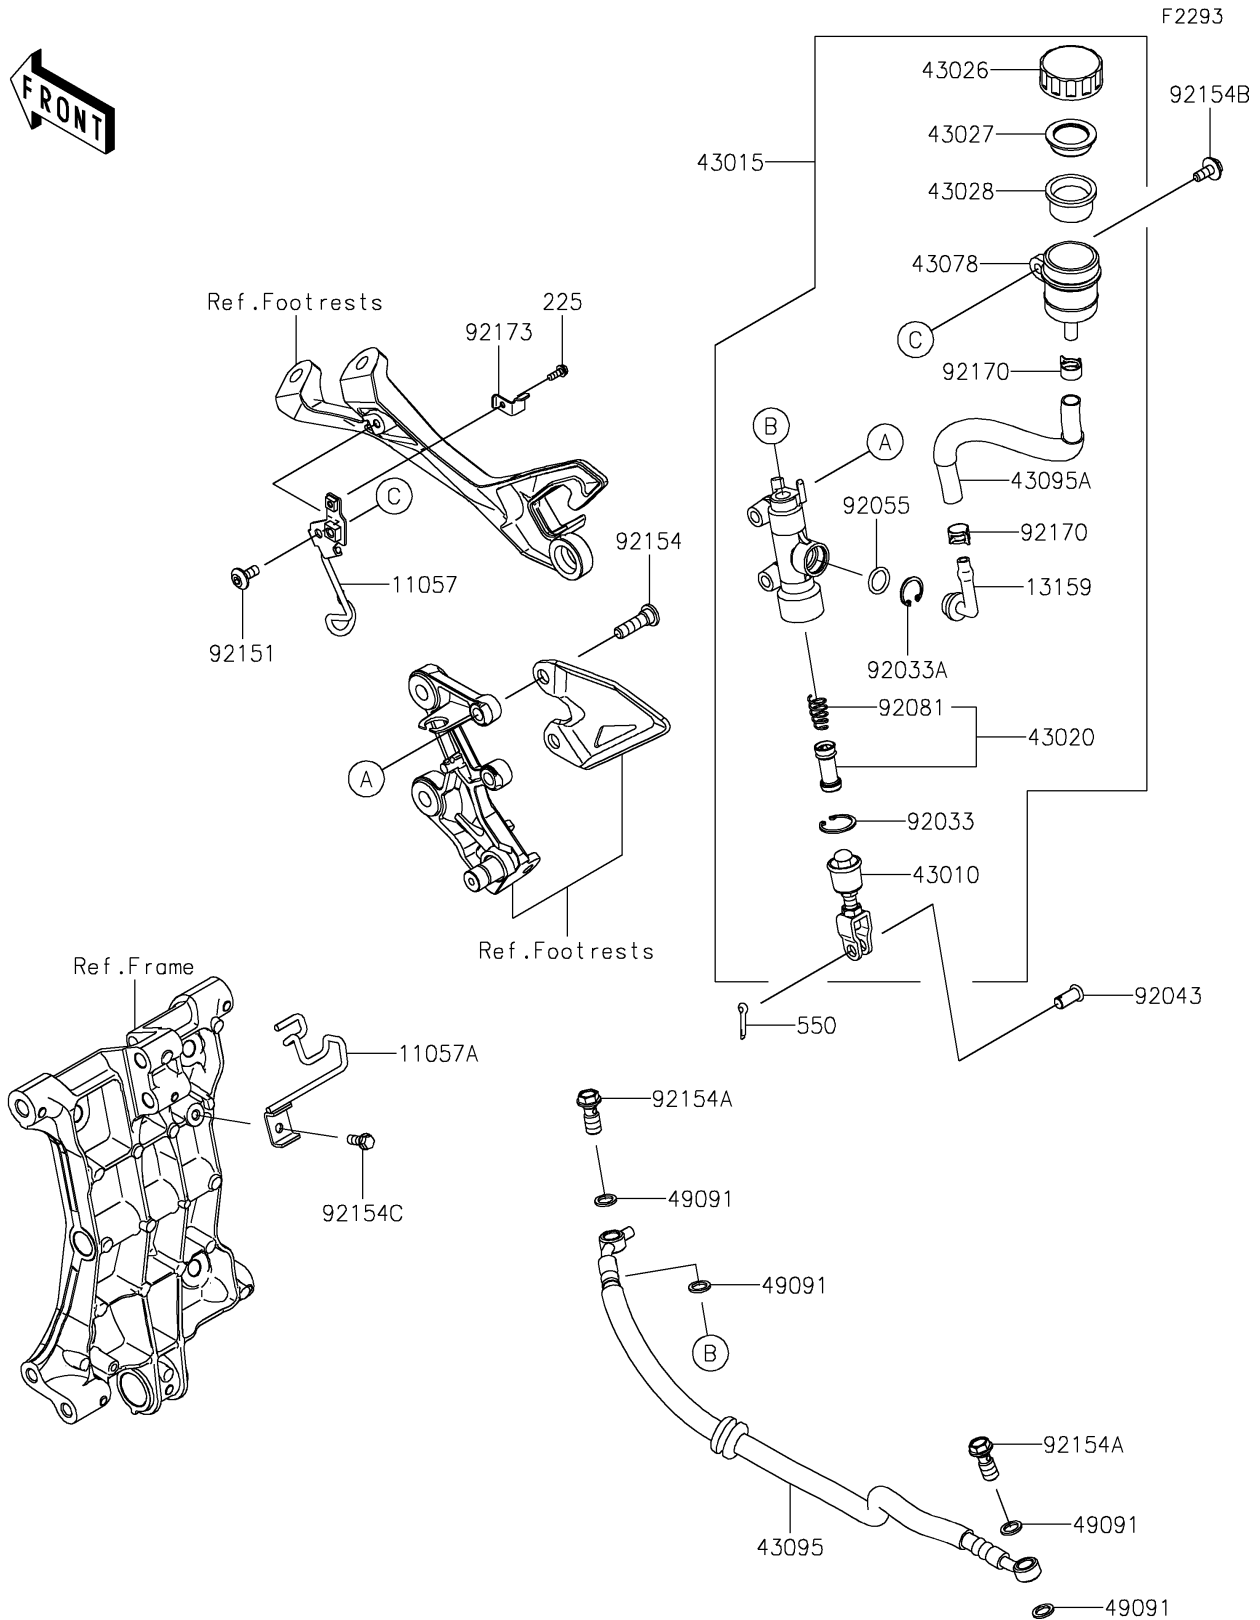

# 2022 NINJA® 400 PARTS DIAGRAM

## Rear Master Cylinder

## 2022 NINJA® 400 PARTS LIST

### Rear Master Cylinder

ITEM NAME	PART NUMBER	QUANTITY
BRACKET,RR RESERVOIR (Ref # 11057)	11057-1101	1
BRACKET,PIVOT BRACKET (Ref # 11057A)	11057-1105	1
CONNECTOR (Ref # 13159)	13159-1056	1
ROD-ASSY-BRAKE (Ref # 43010)	43010-0022	1
CYLINDER-ASSY-MASTER,RR (Ref # 43015)	43015-0667	1
PISTON-COMP-BRAKE (Ref # 43020)	43020-0023	1
CAP-BRAKE (Ref # 43026)	43026-0009	1
PLATE-DIAPHRAGM (Ref # 43027)	43027-1053	1
DIAPHRAGM (Ref # 43028)	43028-1065	1
RESERVOIR (Ref # 43078)	43078-0040	1
HOSE-BRAKE,RR M/CYL.-RR CAL. (Ref # 43095)	43095-1492	1
HOSE-BRAKE,RR RESERVOIR (Ref # 43095A)	43095-1495	1
WASHER-SEAL,10.1X14.5X1.5 (Ref # 49091)	49091-0001	4
RING-SNAP,20.9X24.6X1.2 (Ref # 92033)	92033-0079	1
RING-SNAP,20.5MM (Ref # 92033A)	92033-1186	1
PIN (Ref # 92043)	92043-0904	1
RING-O,14.8X2.4 (Ref # 92055)	92055-0741	1
SPRING,MASTER CYLINDER (Ref # 92081)	92081-1737	1
BOLT,SOCKET,6X14 (Ref # 92151)	92151-1654	1
BOLT,SOCKET,8X30 (Ref # 92154)	92154-0843	2
BOLT,BANJO,10X23 (Ref # 92154A)	92154-1712	2
BOLT,UPSET-WP,6X16 (Ref # 92154B)	92154-2244	1
BOLT,6X14 (Ref # 92154C)	92154-4129	1
CLAMP,HOSE (Ref # 92170)	92170-1091	2
CLAMP,RESERVOIR TANK CAP (Ref # 92173)	92173-0028	1
SCREW-PAN-WSP-CROS,4X12 (Ref # 225)	225AB0412	1
PIN-COTTER,2.0X15 (Ref # 550)	550AA2015	1