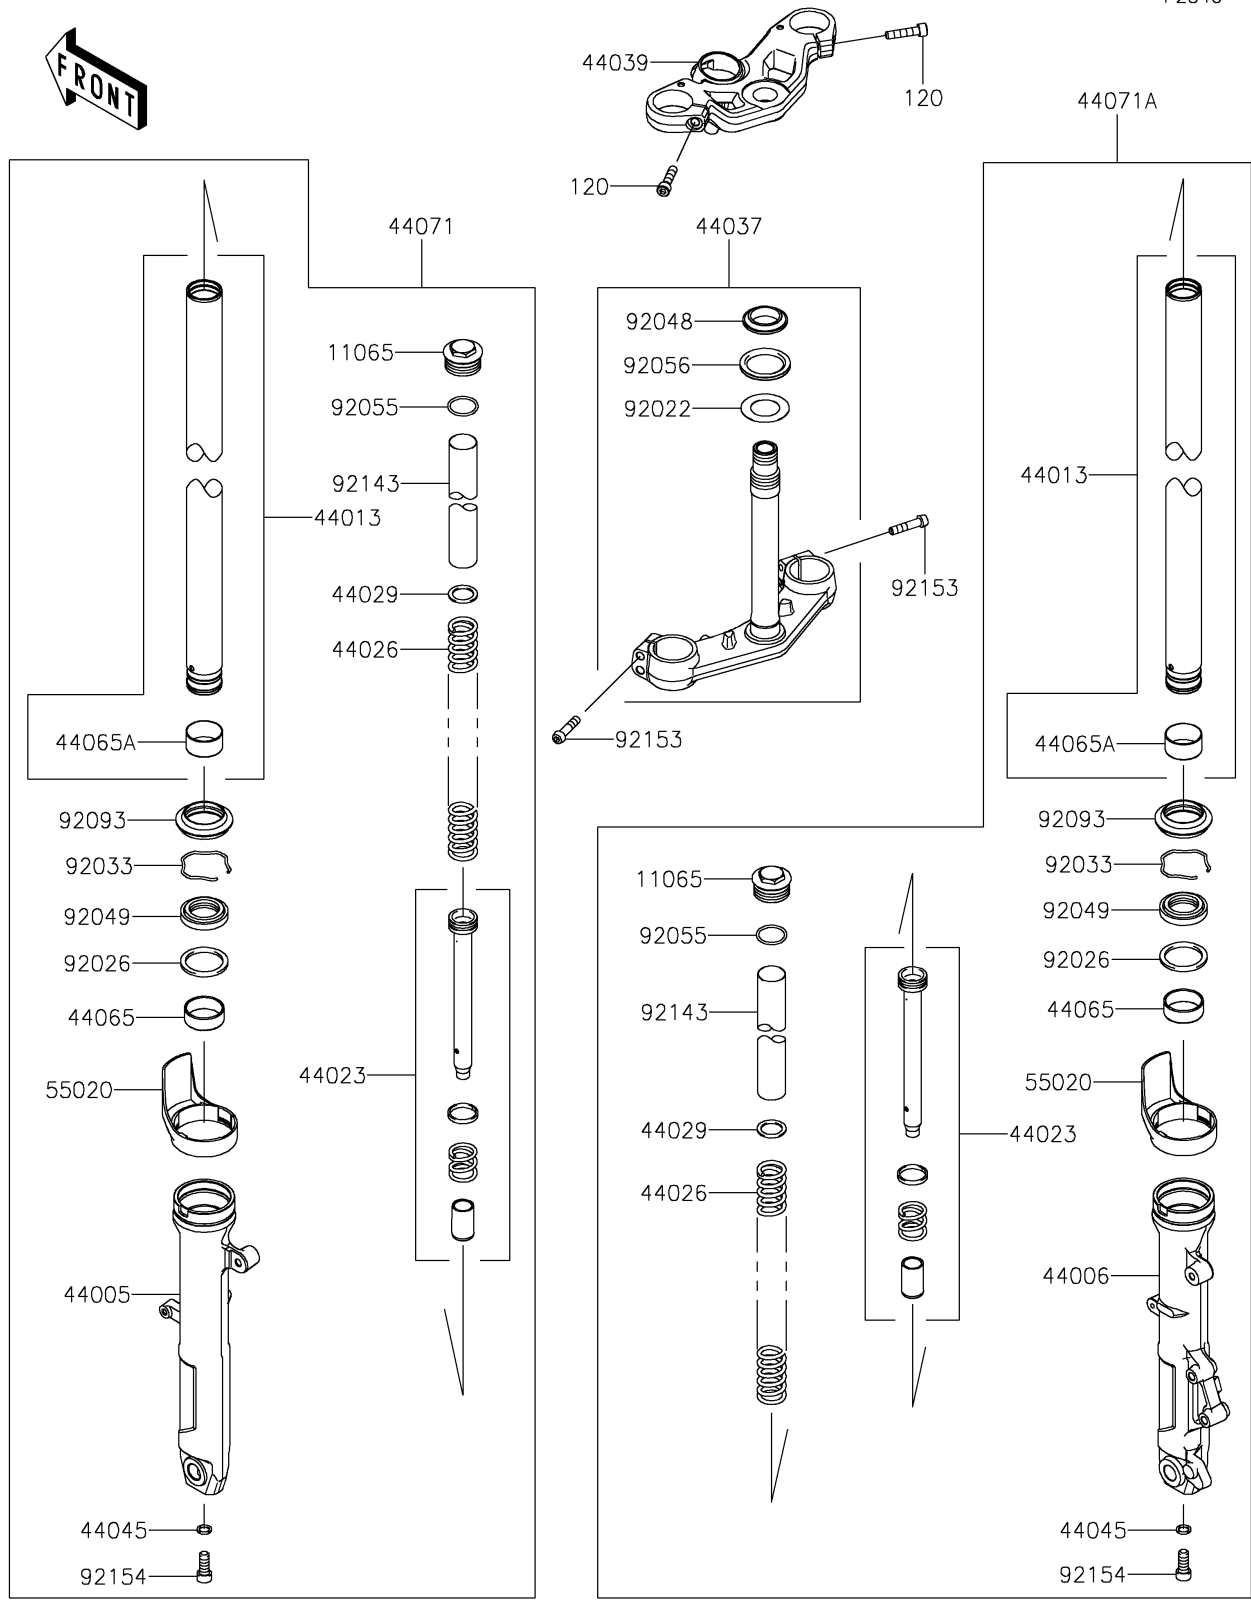

2022 NINJA® 400 PARTS DIAGRAM

Front Fork

F2340

2022 NINJA® 400 PARTS LIST

Front Fork

ITEM NAME	PART NUMBER	QUANTITY
CAP (Ref # 11065)	11065-1286	2
PIPE-LEFT FORK OUTER,F.S.BLACK (Ref # 44005)	44005-0119-18R	1
PIPE-RIGHT FORK OUTER,F.S.BLK (Ref # 44006)	44006-0117-18R	1
PIPE-FORK INNER (Ref # 44013)	44013-0324	2
CYLINDER-SET-FORK (Ref # 44023)	44023-0144	2
SPRING-FRONT FORK (Ref # 44026)	44026-0220	2
SEAT-FORK SPRING (Ref # 44029)	44029-1131	2
HOLDER-FORK UNDER,F.BLACK (Ref # 44037)	44037-0178-21	1
HOLDER-FORK UPPER (Ref # 44039)	44039-0186	1
GASKET,FORK CYLINDER BOLT (Ref # 44045)	44045-051	2
BUSHING-FRONT FORK,GUIDE (Ref # 44065)	44065-0030	2
BUSHING-FRONT FORK (Ref # 44065A)	44065-0036	2
DAMPER-ASSY,LH,F.S.BLACK (Ref # 44071)	44071-1295-22Q	1
DAMPER-ASSY,RH,F.S.BLACK (Ref # 44071A)	44071-1297-22Q	1
GUARD,FORK (Ref # 55020)	55020-0872	2
WASHER,30.5X50X0.6 (Ref # 92022)	92022-231	1
SPACER,FORK OUTER (Ref # 92026)	92026-1276	2
RING-SNAP (Ref # 92033)	92033-1222	2
RACE,STEERING STEM BEARING (Ref # 92048)	92048-0033	1
SEAL-OIL (Ref # 92049)	92049-0807	2
RING-O,FORK TOP (Ref # 92055)	92055-1420	2
SEAL-OIL,STEERING STEM (Ref # 92056)	92056-003	1
SEAL,DUST (Ref # 92093)	92093-0717	2
COLLAR,FORK,L=250 (Ref # 92143)	92143-1653	2
BOLT,SOCKET,8X35 (Ref # 92153)	92153-0854	4
BOLT (Ref # 92154)	92154-2551	2
BOLT-SOCKET,8X35 (Ref # 120)	120CC0835	2