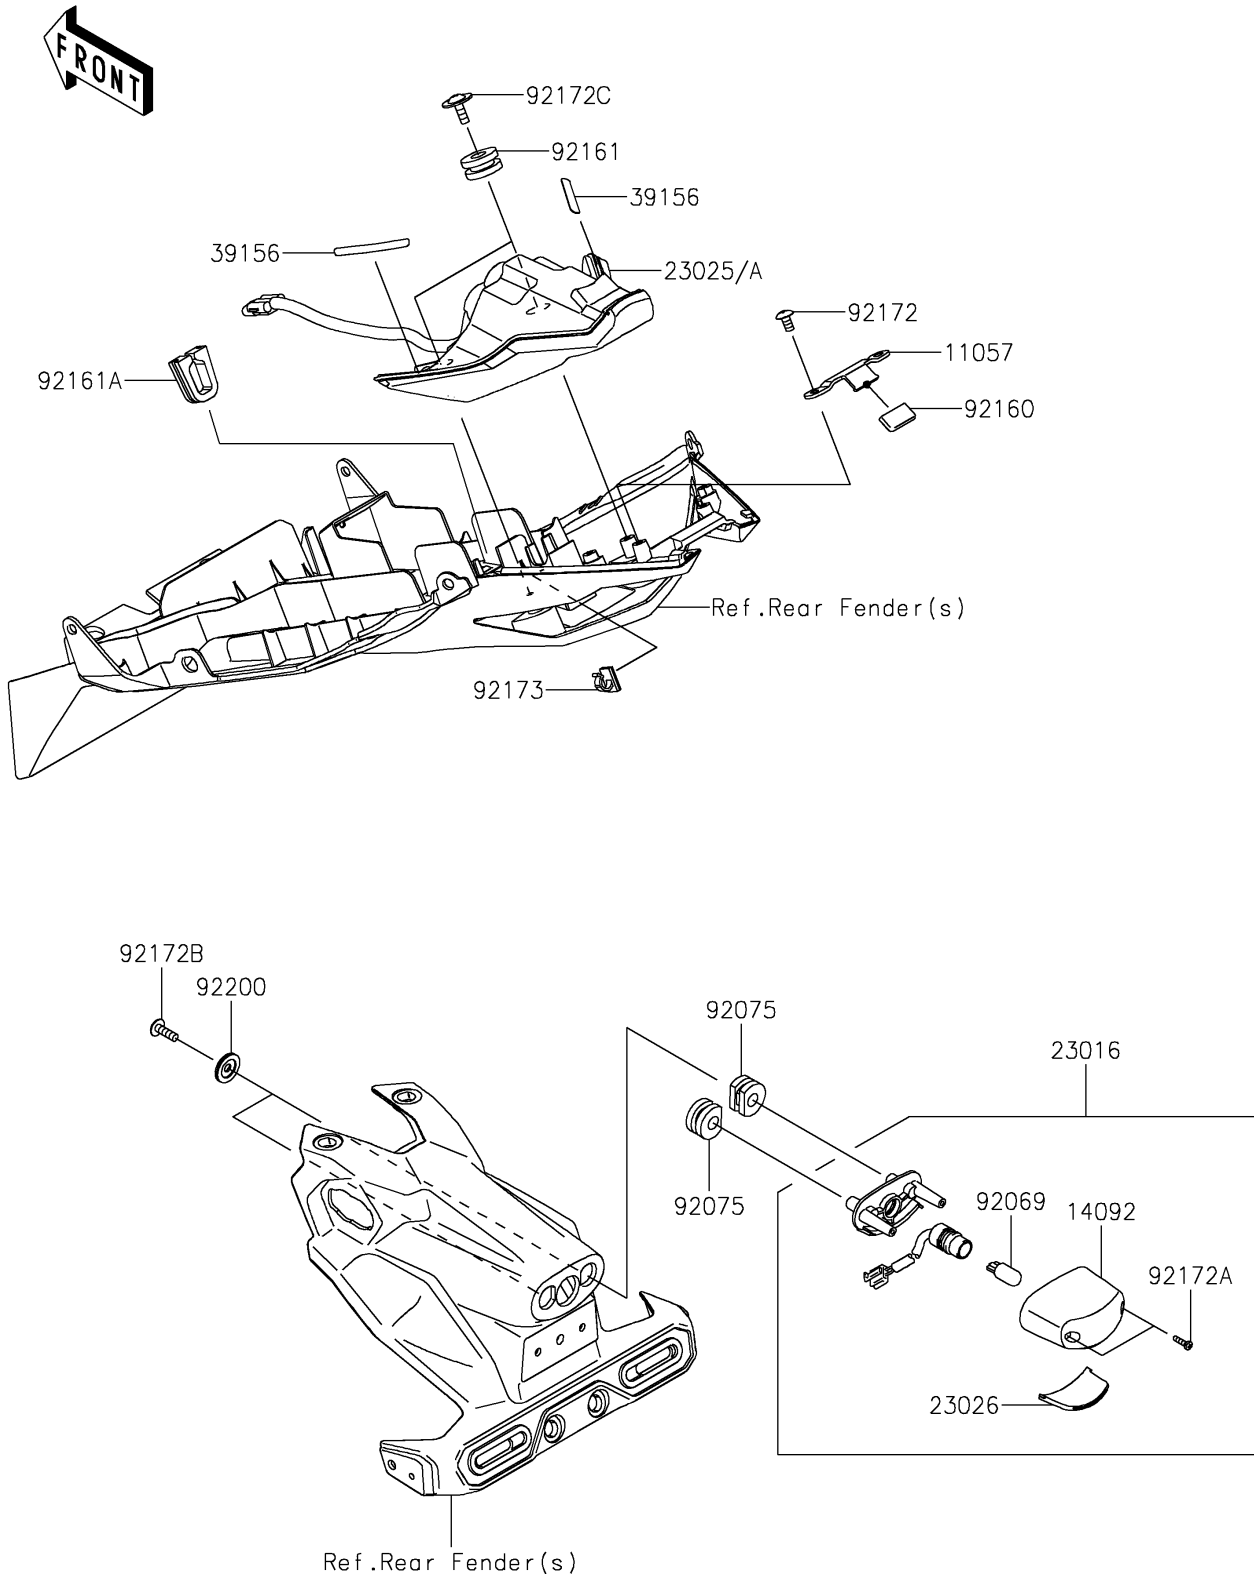

2022 NINJA® 400 PARTS DIAGRAM

Taillight(s)

F2720

2022 NINJA® 400 PARTS LIST

Taillight(s)

ITEM NAME	PART NUMBER	QUANTITY
BRACKET (Ref # 11057)	11057-1214	1
COVER,LICENSE LAMP (Ref # 14092)	14092-0001	1
LAMP-ASSY,LICENCE (Ref # 23016)	23016-0657	1
LAMP-TAIL,LED (Ref # 23025)	23025-0385	1
LENS,LICENCE LAMP (Ref # 23026)	23026-0035	1
PAD,6X50 (Ref # 39156)	39156-2421	2
BULB,12V 5W (Ref # 92069)	92069-1016	1
DAMPER (Ref # 92075)	92075-1870	2
DAMPER (Ref # 92160)	92160-1190	1
DAMPER (Ref # 92161)	92161-0163	2
DAMPER,RR FENDER (Ref # 92161A)	92161-1984	1
SCREW,TAPPING,5X10 (Ref # 92172)	92172-0262	2
SCREW,TAPPING,2.9X13 (Ref # 92172A)	92172-0343	2
SCREW,TAPPING,5X16 (Ref # 92172B)	92172-0427	2
SCREW,5X16 (Ref # 92172C)	92172-1215	2
CLAMP,CLIP (Ref # 92173)	92173-1783	1
WASHER,5.5X20X2 (Ref # 92200)	92200-1971	2