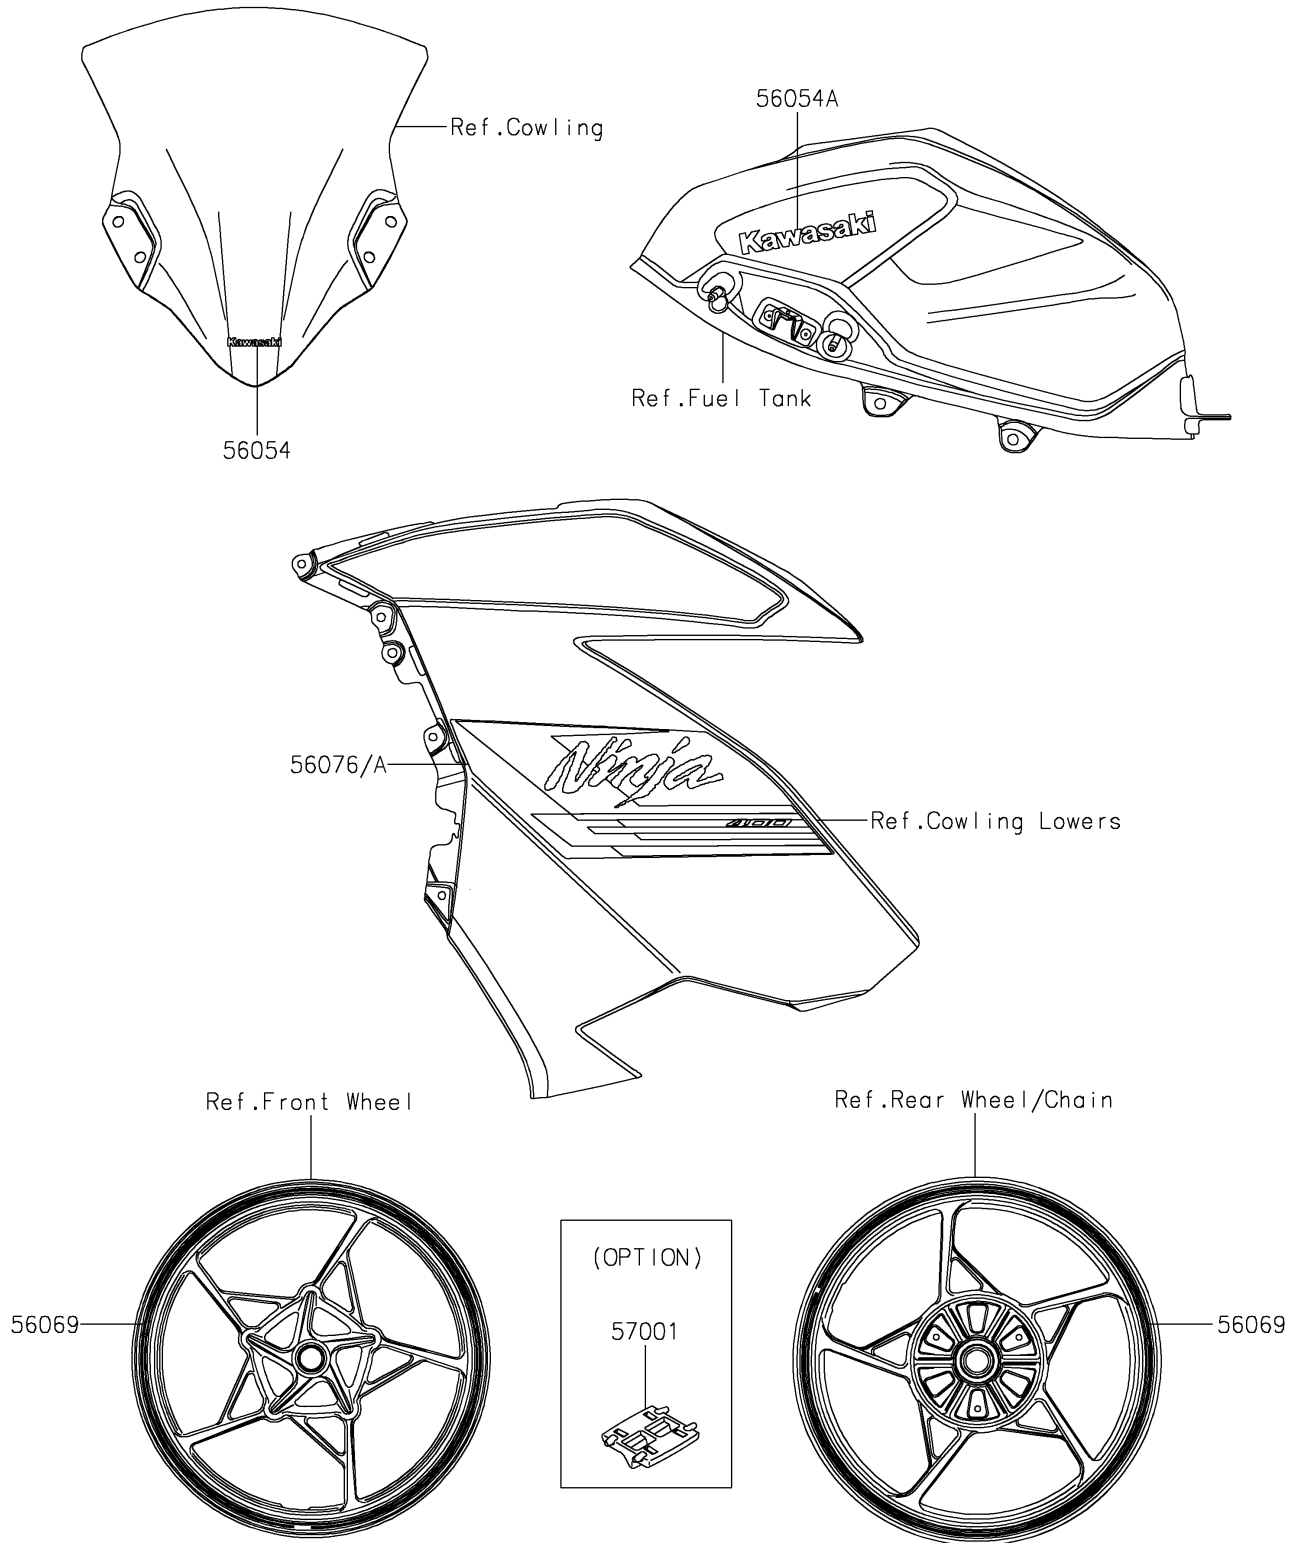

2022 NINJA® 400 PARTS DIAGRAM

Decals(M.C.Gray)(HNFNN/HNFNL)

F2861

2022 NINJA® 400 PARTS LIST

Decals(M.C.Gray)(HNFNN/HNFNL)

ITEM NAME	PART NUMBER	QUANTITY
MARK,WINDSHIELD,KAWASAKI (Ref # 56054)	56054-2261	1
MARK,FUEL TANK,KAWASAKI (Ref # 56054A)	56054-2835	2
PATTERN,WHEEL,GRN,6X1353 (Ref # 56069)	56069-2895	4
PATTERN,SIDE COWL.,LH (Ref # 56076)	56076-2025	1
PATTERN,SIDE COWL.,RH (Ref # 56076A)	56076-2026	1
RIM STRIPE APPLICATOR (Ref # 57001)	57001-1752	AR