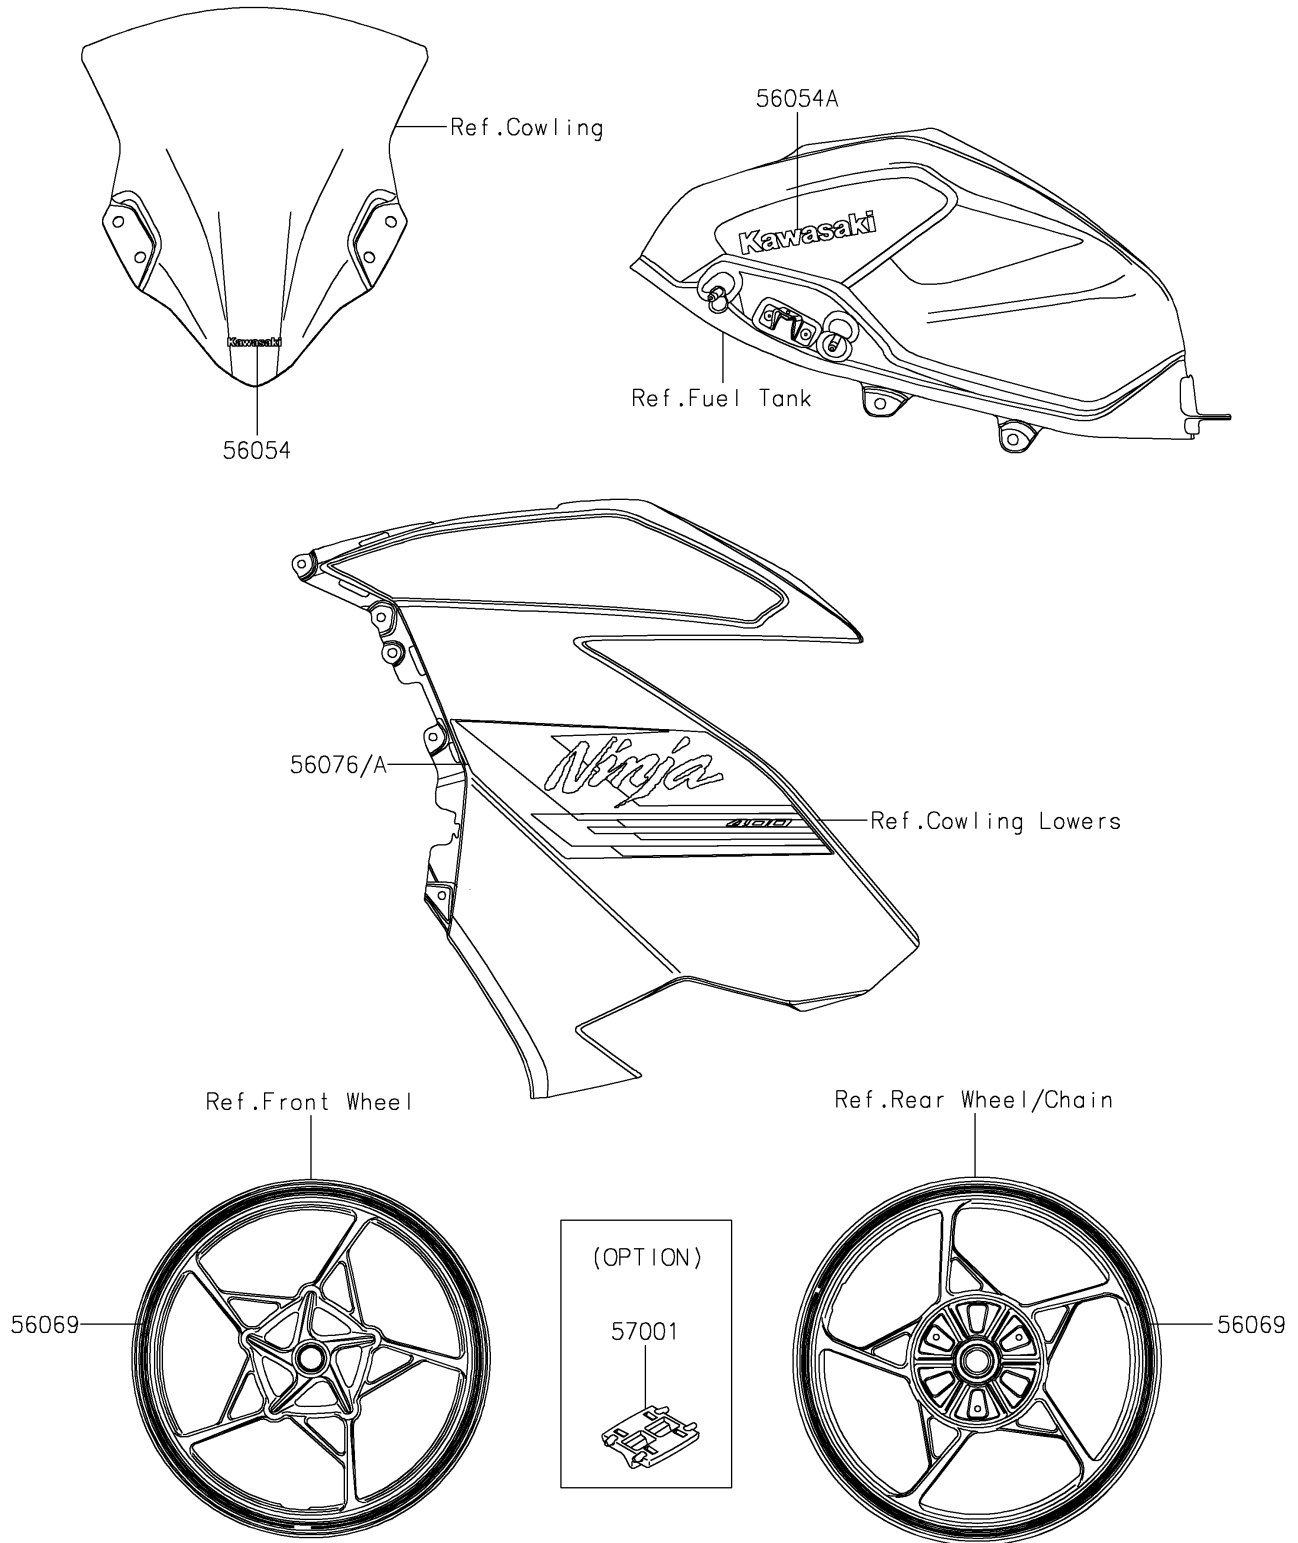

2022 NINJA® 400 PARTS DIAGRAM

Decals(M.C.Gray)(HNFNN/HNFNL)

F2861

2022 NINJA® 400 PARTS LIST

Decals(M.C.Gray)(HNFNN/HNFNL)

ITEM NAME	PART NUMBER	QUANTITY
-----------	-------------	----------