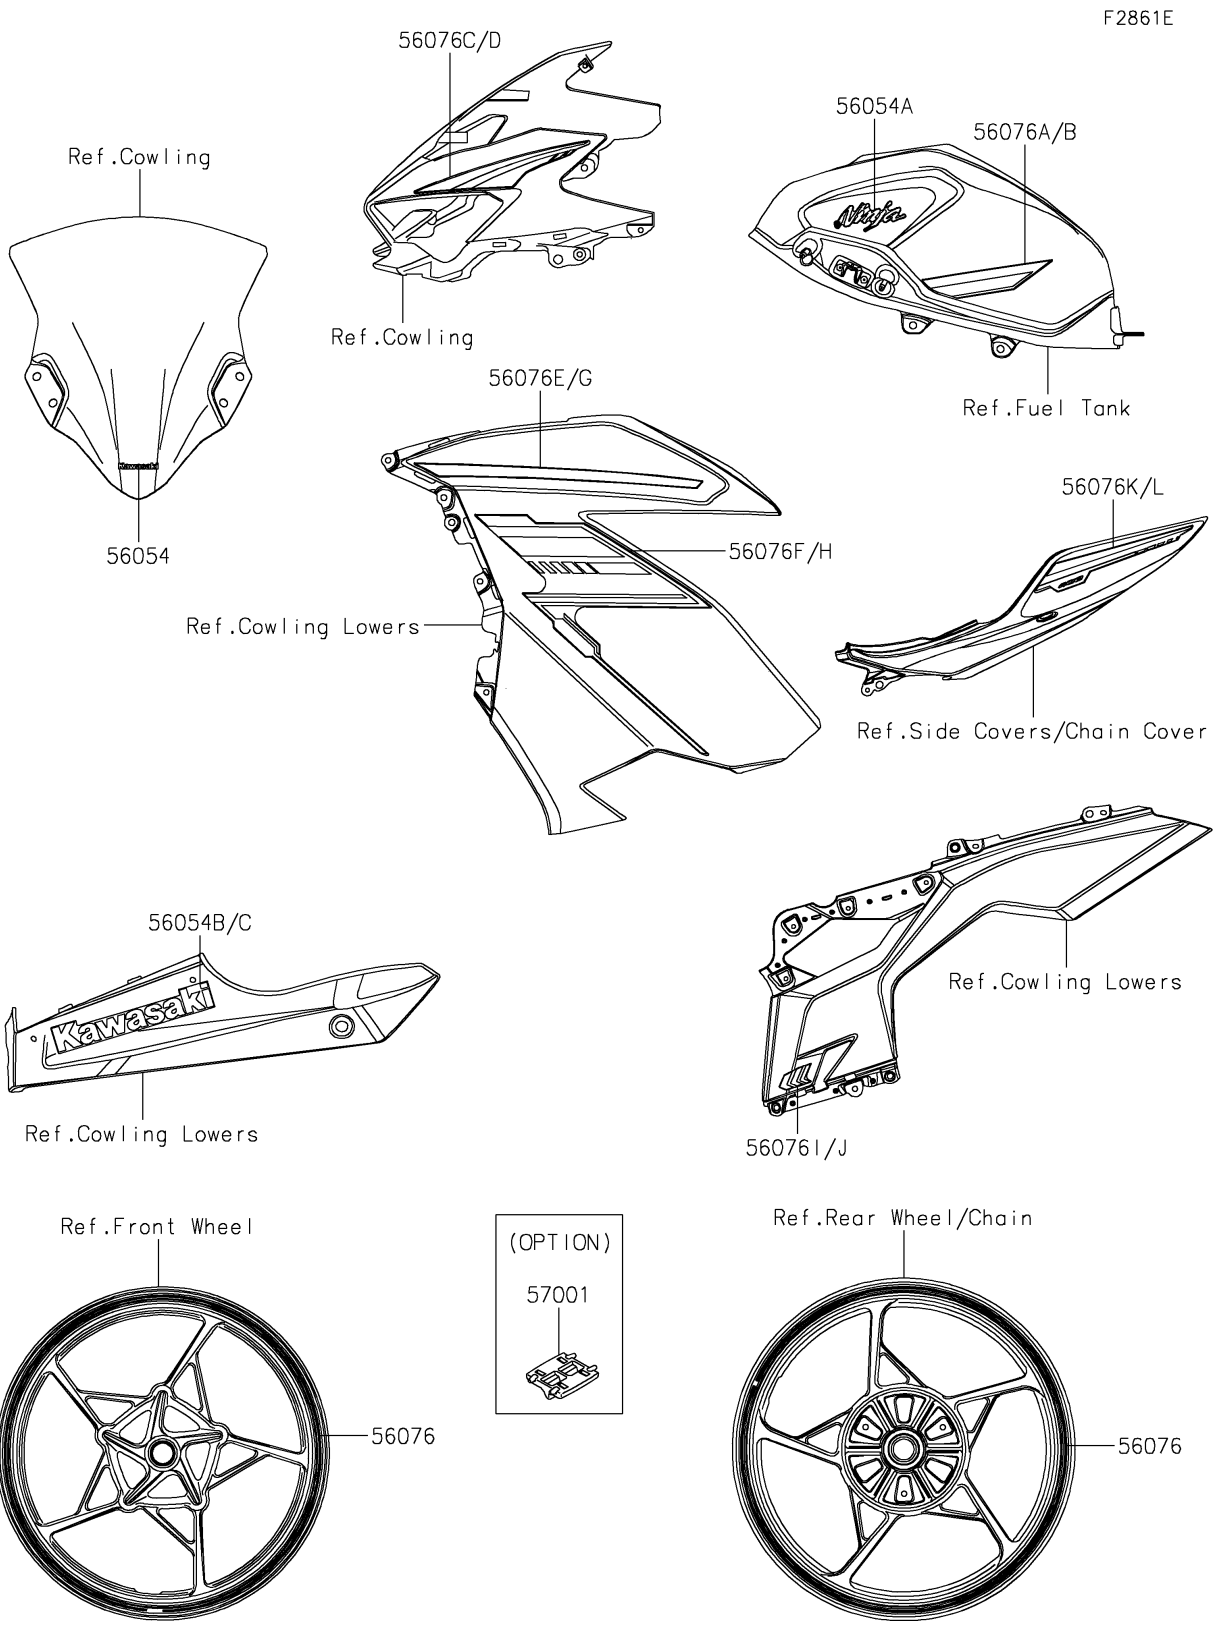

2023 Ninja® 400 PARTS DIAGRAM

Decals(White)(HPFAN/HPFAL)

F2861E

2023 Ninja® 400 PARTS LIST

Decals(White)(HPFAN/HPFAL)

ITEM NAME	PART NUMBER	QUANTITY
MARK,WINDSHIELD,KAWASAKI (Ref # 56054)	56054-2261	1
MARK,FUEL TANK,NINJA (Ref # 56054A)	56054-3816	2
MARK,LWR COWL.,LH,KAWASAKI (Ref # 56054B)	56054-3817	1
MARK,LWR COWL.,RH,KAWASAKI (Ref # 56054C)	56054-3818	1
PATTERN,WHEEL,PURPLE,1353X6 (Ref # 56076)	56076-3841	4
PATTERN,FUEL TANK,LH (Ref # 56076A)	56076-4256	1
PATTERN,FUEL TANK,RH (Ref # 56076B)	56076-4257	1
PATTERN,UPP COWLING,LH (Ref # 56076C)	56076-4258	1
PATTERN,UPP COWLING,RH (Ref # 56076D)	56076-4259	1
PATTERN,SIDE COWL.,LH,UPP,UPP (Ref # 56076E)	56076-4260	1
PATTERN,SIDE COWL.,LH,UPP,LWR (Ref # 56076F)	56076-4261	1
PATTERN,SIDE COWL.,RH,UPP,UPP (Ref # 56076G)	56076-4262	1
PATTERN,SIDE COWL.,RH,UPP,LWR (Ref # 56076H)	56076-4263	1
PATTERN,SIDE COWL.,LH,LWR (Ref # 56076I)	56076-4264	1
PATTERN,SIDE COWL.,RH,LWR (Ref # 56076J)	56076-4265	1
PATTERN,TAIL COVER,LH (Ref # 56076K)	56076-4266	1
PATTERN,TAIL COVER,RH (Ref # 56076L)	56076-4267	1
RIM STRIPE APPLICATOR (Ref # 57001)	57001-1752	AR