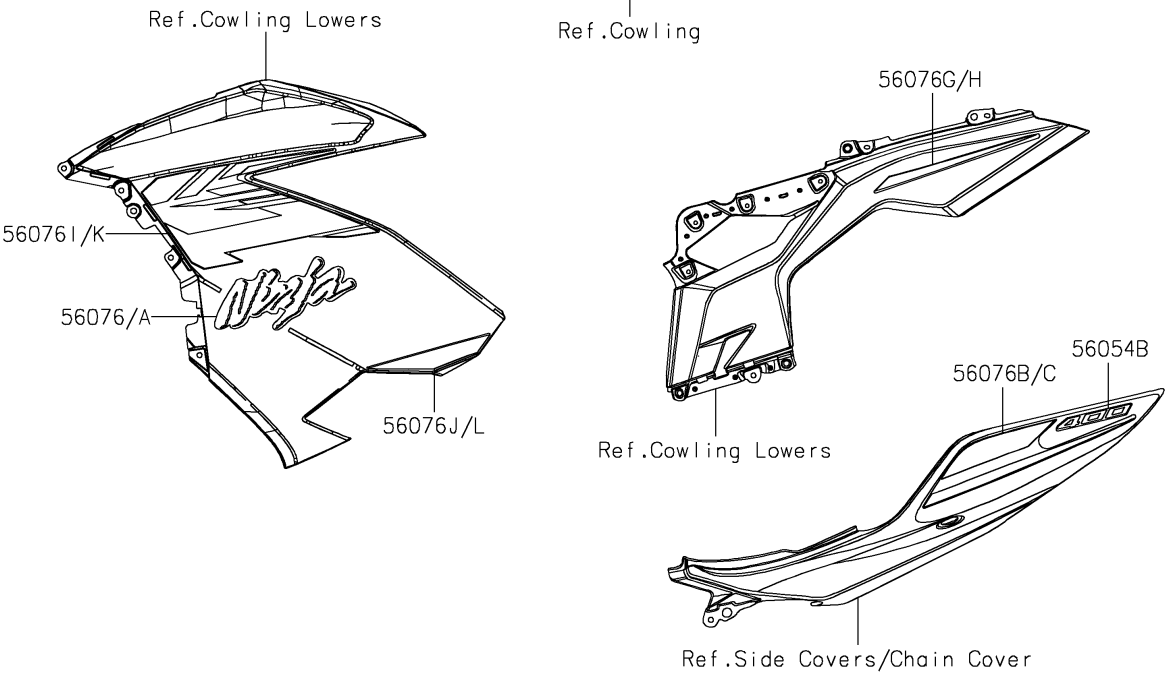

2023 Ninja 400 PARTS DIAGRAM

Decals(M.M.D.Gray)(HPFBN/HPFBL)

F2861F

2023 Ninja 400 PARTS LIST

Decals(M.M.D.Gray)(HPFBN/HPFBL)

ITEM NAME	PART NUMBER	QUANTITY
MARK,WINDSHIELD,KAWASAKI (Ref # 56054)	56054-2261	1
MARK,FUEL TANK,KAWASAKI (Ref # 56054A)	56054-2558	2
MARK,TAIL COVER,400 (Ref # 56054B)	56054-3882	2
PATTERN,SIDE COWL.,UPP,LH,CNT (Ref # 56076)	56076-3834	1
PATTERN,SIDE COWL.,UPP,RH,CNT (Ref # 56076A)	56076-3837	1
PATTERN,TAIL COVER,LH (Ref # 56076B)	56076-7264	1
PATTERN,TAIL COVER,RH (Ref # 56076C)	56076-7265	1
PATTERN,WHEEL,YEL/BLK,4X1353 (Ref # 56076D)	56076-7266	4
PATTERN,FUEL TANK,LH (Ref # 56076E)	56076-7267	1
PATTERN,FUEL TANK,RH (Ref # 56076F)	56076-7268	1
PATTERN,SIDE COWL.,LH,LWR (Ref # 56076G)	56076-7269	1
PATTERN,SIDE COWL.,RH,LWR (Ref # 56076H)	56076-7270	1
PATTERN,SIDE COWL.,LH,UPP,UPP (Ref # 56076I)	56076-7271	1
PATTERN,SIDE COWL.,LH,UPP,LWR (Ref # 56076J)	56076-7272	1
PATTERN,SIDE COWL.,RH,UPP,UPP (Ref # 56076K)	56076-7273	1
PATTERN,SIDE COWL.,RH,UPP,LWR (Ref # 56076L)	56076-7274	1
PATTERN,UPP COWLING,LH (Ref # 56076M)	56076-7275	1
PATTERN,UPP COWLING,RH (Ref # 56076N)	56076-7276	1
RIM STRIPE APPLICATOR (Ref # 57001)	57001-1752	AR