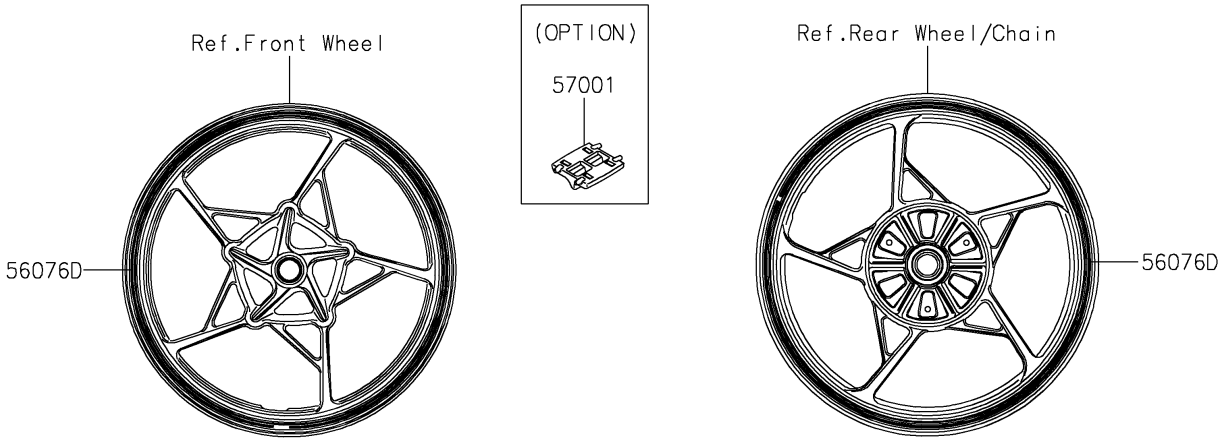

2023 Ninja 400 PARTS DIAGRAM

Decals(M.M.D.Gray)(HPFBN/HPFBL)

F2861F

2023 Ninja 400 PARTS LIST

Decals(M.M.D.Gray)(HPFBN/HPFBL)

ITEM NAME	PART NUMBER	QUANTITY
MARK,WINDSHIELD,KAWASAKI (Ref # 56054)	56054-2261	1
MARK,FUEL TANK,KAWASAKI (Ref # 56054A)	56054-2558	2
MARK,TAIL COVER,400 (Ref # 56054B)	56054-3882	2
PATTERN,SIDE COWL.,UPP,LH,CNT (Ref # 56076)	56076-3834	1
PATTERN,SIDE COWL.,UPP,RH,CNT (Ref # 56076A)	56076-3837	1
PATTERN,TAIL COVER,LH (Ref # 56076B)	56076-7264	1
PATTERN,TAIL COVER,RH (Ref # 56076C)	56076-7265	1
PATTERN,WHEEL,YEL/BLK,4X1353 (Ref # 56076D)	56076-7266	4
PATTERN,FUEL TANK,LH (Ref # 56076E)	56076-7267	1
PATTERN,FUEL TANK,RH (Ref # 56076F)	56076-7268	1
PATTERN,SIDE COWL.,LH,LWR (Ref # 56076G)	56076-7269	1
PATTERN,SIDE COWL.,RH,LWR (Ref # 56076H)	56076-7270	1
PATTERN,SIDE COWL.,LH,UPP,UPP (Ref # 56076I)	56076-7271	1
PATTERN,SIDE COWL.,LH,UPP,LWR (Ref # 56076J)	56076-7272	1
PATTERN,SIDE COWL.,RH,UPP,UPP (Ref # 56076K)	56076-7273	1
PATTERN,SIDE COWL.,RH,UPP,LWR (Ref # 56076L)	56076-7274	1
PATTERN,UPP COWLING,LH (Ref # 56076M)	56076-7275	1
PATTERN,UPP COWLING,RH (Ref # 56076N)	56076-7276	1
RIM STRIPE APPLICATOR (Ref # 57001)	57001-1752	AR