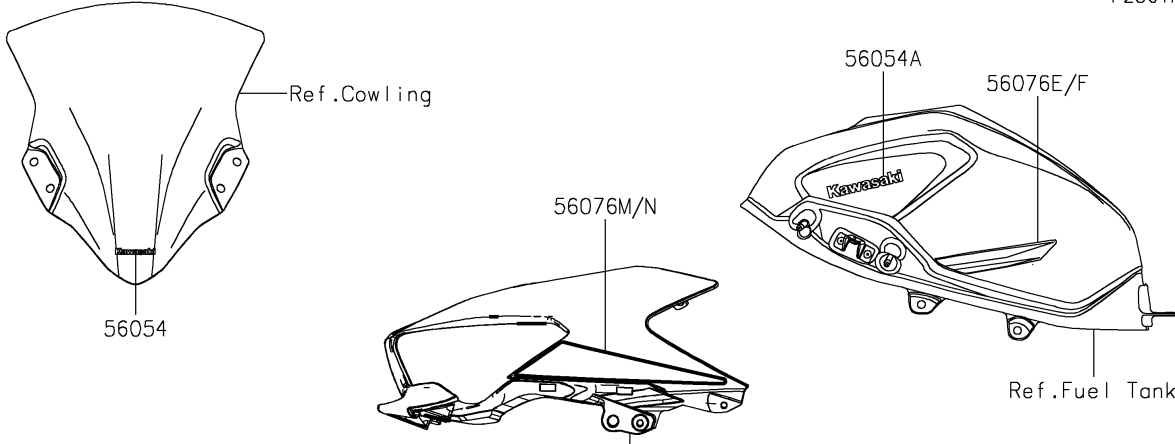

2023 Ninja 400 PARTS DIAGRAM

Decals(M.M.D.Gray)(HPFBN/HPFBL)

F2861F

2023 Ninja 400 PARTS LIST

Decals(M.M.D.Gray)(HPFBN/HPFBL)

ITEM NAME	PART NUMBER	QUANTITY
MARK,WINDSHIELD,KAWASAKI (Ref # 56054)	56054-2261	1
MARK,FUEL TANK,KAWASAKI (Ref # 56054A)	56054-2558	2
MARK,TAIL COVER,400 (Ref # 56054B)	56054-3882	2
PATTERN,SIDE COWL.,UPP,LH,CNT (Ref # 56076)	56076-3834	1
PATTERN,SIDE COWL.,UPP,RH,CNT (Ref # 56076A)	56076-3837	1
PATTERN,TAIL COVER,LH (Ref # 56076B)	56076-7264	1
PATTERN,TAIL COVER,RH (Ref # 56076C)	56076-7265	1
PATTERN,WHEEL,YEL/BLK,4X1353 (Ref # 56076D)	56076-7266	4
PATTERN,FUEL TANK,LH (Ref # 56076E)	56076-7267	1
PATTERN,FUEL TANK,RH (Ref # 56076F)	56076-7268	1
PATTERN,SIDE COWL.,LH,LWR (Ref # 56076G)	56076-7269	1
PATTERN,SIDE COWL.,RH,LWR (Ref # 56076H)	56076-7270	1
PATTERN,SIDE COWL.,LH,UPP,UPP (Ref # 56076I)	56076-7271	1
PATTERN,SIDE COWL.,LH,UPP,LWR (Ref # 56076J)	56076-7272	1
PATTERN,SIDE COWL.,RH,UPP,UPP (Ref # 56076K)	56076-7273	1
PATTERN,SIDE COWL.,RH,UPP,LWR (Ref # 56076L)	56076-7274	1
PATTERN,UPP COWLING,LH (Ref # 56076M)	56076-7275	1
PATTERN,UPP COWLING,RH (Ref # 56076N)	56076-7276	1
RIM STRIPE APPLICATOR (Ref # 57001)	57001-1752	AR