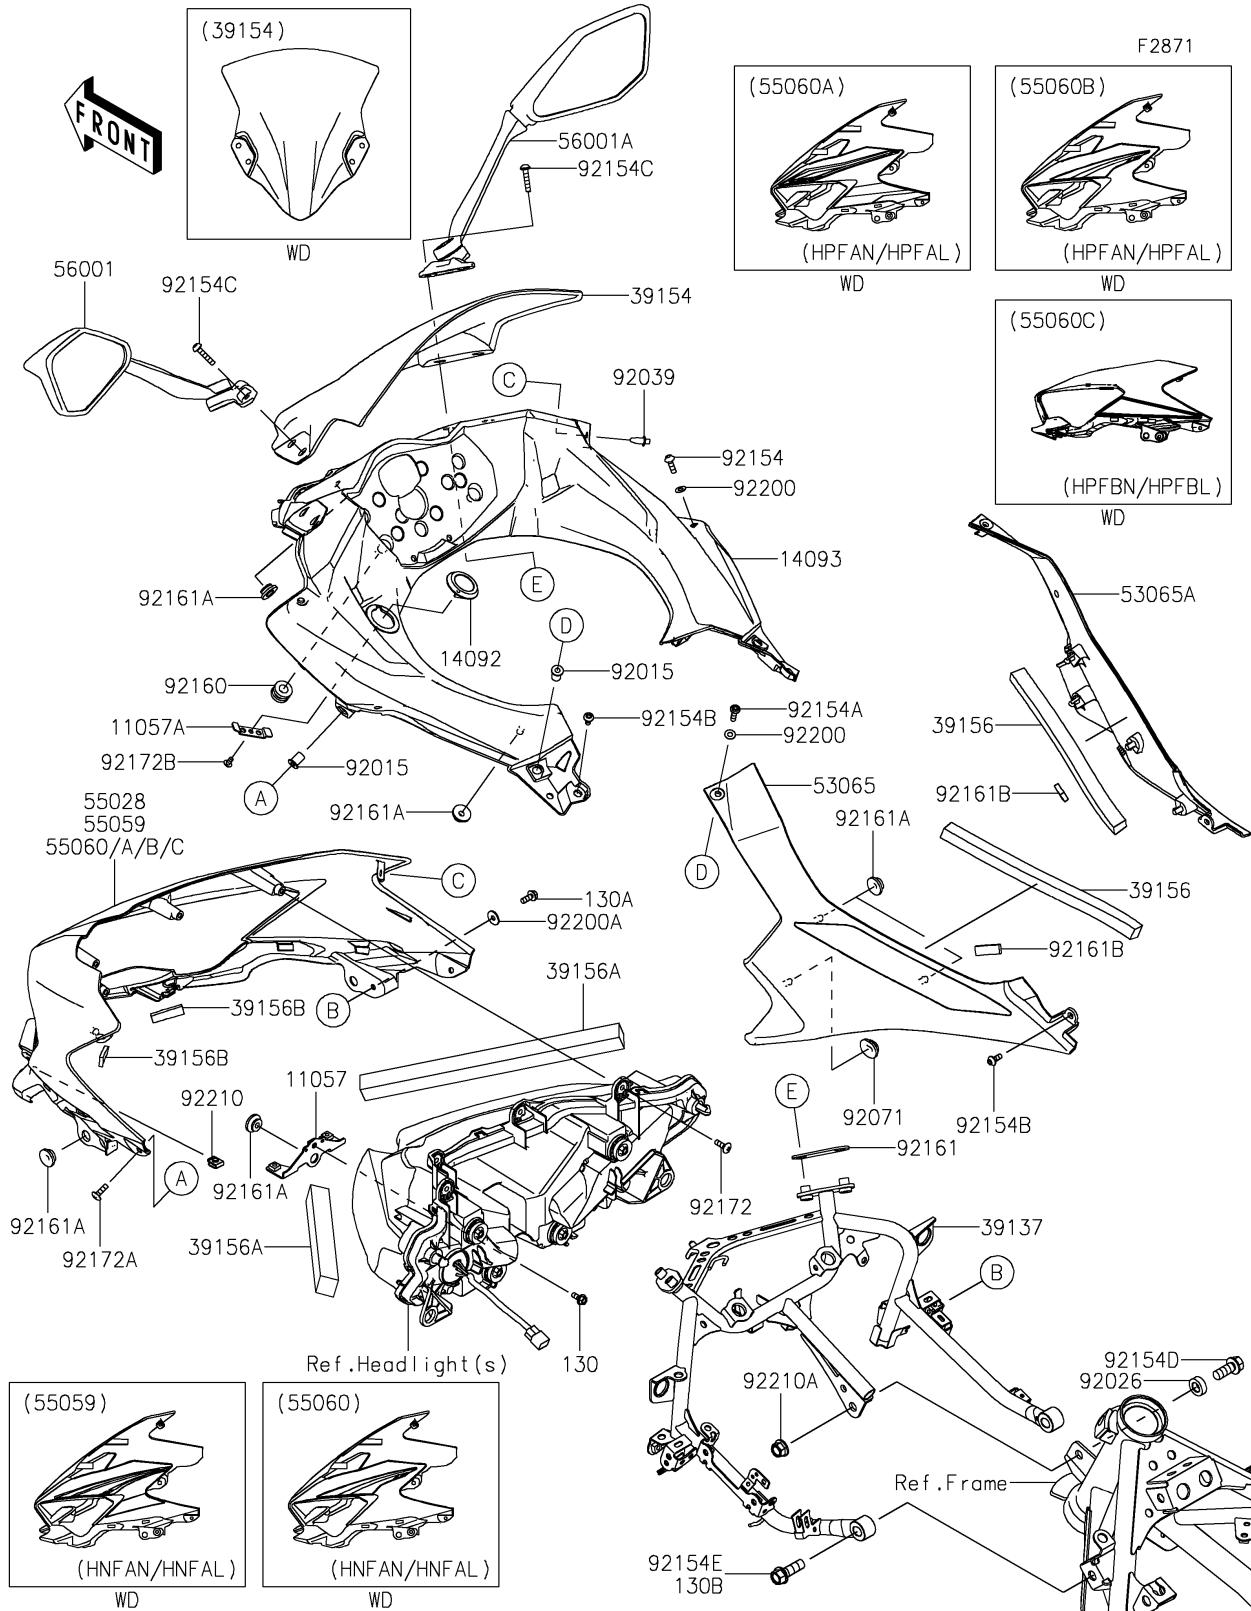

2023 Ninja 400 PARTS DIAGRAM

Cowling

2023 Ninja 400 PARTS LIST

Cowling

ITEM NAME	PART NUMBER	QUANTITY
BRACKET,HEAD LAMP,LWR (Ref # 11057)	11057-1199	1
BRACKET,DC SOCKET (Ref # 11057A)	11057-1249	1
COVER,DC SOCKET (Ref # 14092)	14092-0214	1
COVER,METER (Ref # 14093)	14093-0644	1
STAY-COMP,UPP COWL. (Ref # 39137)	39137-0679	1
WINDSHIELD (Ref # 39154)	39154-0369	1
PAD,13X240X16 (Ref # 39156)	39156-2297	2
PAD,20X290X20 (Ref # 39156A)	39156-2357	2
PAD,10X35X4 (Ref # 39156B)	39156-2380	2
COVER SEAT,LH (Ref # 53065)	53065-0042	1
COVER SEAT,RH (Ref # 53065A)	53065-0043	1
COWLING,UPP,M.M.T.BLUE (Ref # 55060C)	55060-5205-68M	1
MIRROR-ASSY,LH (Ref # 56001)	56001-0378	1
MIRROR-ASSY,RH (Ref # 56001A)	56001-0379	1
NUT,WELL,5MM (Ref # 92015)	92015-1757	4
SPACER,10.5X20X6.5 (Ref # 92026)	92026-0835	1
RIVET (Ref # 92039)	92039-0060	2
GROMMET,20X24X7.5 (Ref # 92071)	92071-0766	2
BOLT,SOCKET,5X16 (Ref # 92154)	92154-0209	2
BOLT,SOCKET,5X20 (Ref # 92154A)	92154-0210	2
BOLT,SOCKET,5X12 (Ref # 92154B)	92154-1421	4
BOLT,SOCKET,6X25 (Ref # 92154C)	92154-2806	4
BOLT-FLANGED,10X25 (Ref # 92154D)	92154-4058	1
BOLT,FLANGED,10X30 (Ref # 92154E)	92154-4393	2
DAMPER,10X20X12 (Ref # 92160)	92160-1167	2
DAMPER (Ref # 92161)	92161-1467	2
DAMPER (Ref # 92161A)	92161-1531	10
DAMPER,10X28X5 (Ref # 92161B)	92161-2107	2
SCREW,TAPPING,5X16 (Ref # 92172)	92172-0427	4

2023 Ninja 400 PARTS LIST

Cowling

ITEM NAME	PART NUMBER	QUANTITY
SCREW,TRUSS HEAD,5X16 (Ref # 92172A)	92172-1222	2
SCREW,CROSS,4X8 (Ref # 92172B)	92172-1227	1
WASHER,NYLON,5.3X11.5X0.5 (Ref # 92200)	92200-0006	4
WASHER,5.2X16X1.2 (Ref # 92200A)	92200-0583	2
NUT (Ref # 92210)	92210-0571	2
NUT,LOCK,FLANGED,10MM (Ref # 92210A)	92210-1081	1
BOLT-FLANGED,5X12 (Ref # 130)	130BA0512	1
BOLT-FLANGED,5X14 (Ref # 130A)	130BA0514	2