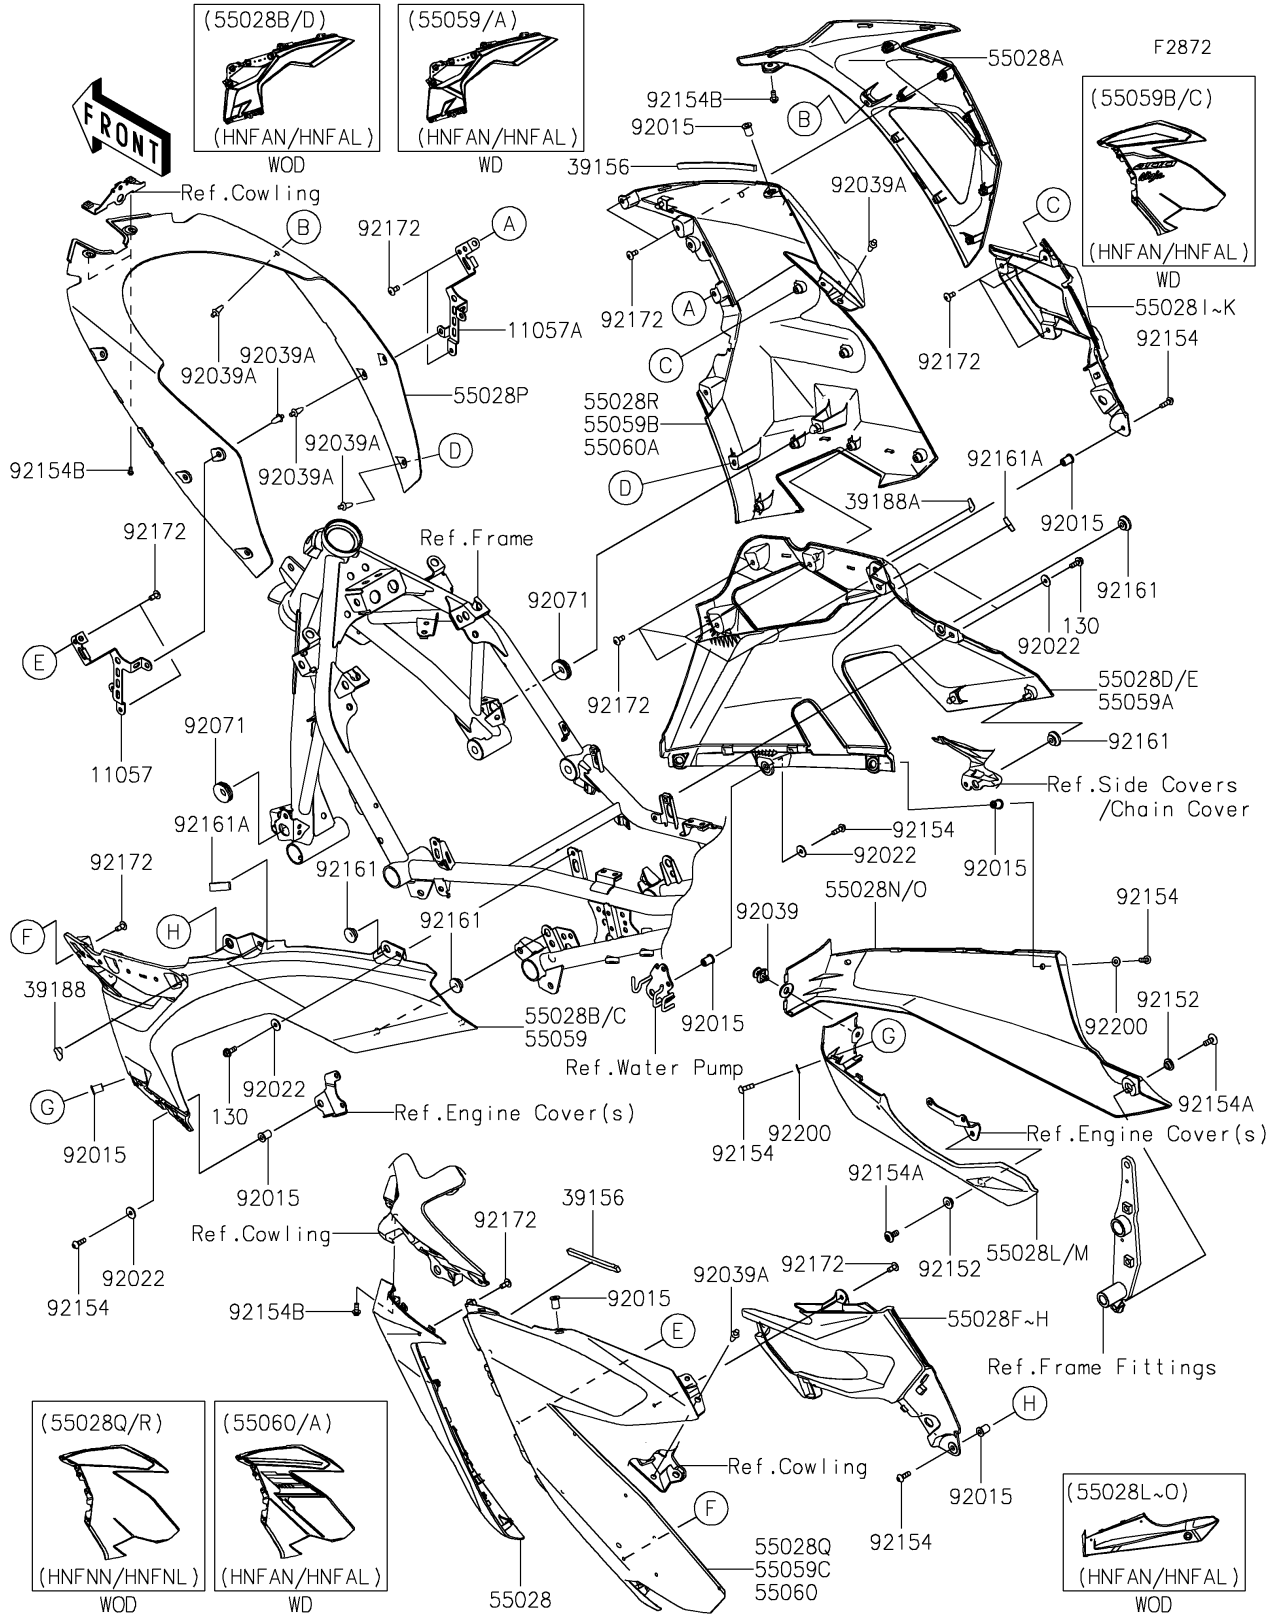

2022 NINJA® 400 PARTS DIAGRAM

Cowling Lower(HNFNN-HNFAL)

2022 NINJA® 400 PARTS LIST

Cowling Lowers(HNFNN-HNFAL)

ITEM NAME	PART NUMBER	QUANTITY
BRACKET,COWL.,FR,LH (Ref # 11057)	11057-1197	1
BRACKET,COWL.,FR,RH (Ref # 11057A)	11057-1198	1
PAD,7X130X5 (Ref # 39156)	39156-2296	2
TAPE,LWR SIDE COWL.,LH (Ref # 39188)	39188-0573	1
TAPE,LWR SIDE COWL.,RH (Ref # 39188A)	39188-0574	1
COWLING,SIDE,FR,LH (Ref # 55028)	55028-0637	1
COWLING,SIDE,FR,RH (Ref # 55028A)	55028-0638	1
COWLING,SIDE,LWR,LH,M.C.GRAY (Ref # 55028C)	55028-0641-51A	1
COWLING,SIDE,LWR,RH,M.C.GRAY (Ref # 55028E)	55028-0642-51A	1
COWLING,FIN,LH,M.S.SILVER (Ref # 55028F)	55028-0643-35Z	1
COWLING,FIN,RH,M.S.SILVER (Ref # 55028I)	55028-0644-35Z	1
COWLING,LWR,LH,M.F.S.BLACK (Ref # 55028M)	55028-0645-739	1
COWLING,LWR,RH,M.F.S.BLACK (Ref # 55028O)	55028-0646-739	1
COWLING,INNER (Ref # 55028P)	55028-0647	1
COWLING,SIDE,UPP,LH,M.C.GRAY (Ref # 55028Q)	55028-0686-51A	1
COWLING,SIDE,UPP,RH,M.C.GRAY (Ref # 55028R)	55028-0687-51A	1
NUT,WELL,5MM (Ref # 92015)	92015-1757	10
WASHER,5.2X16X1.2 (Ref # 92022)	92022-263	6
RIVET,HOLE 8MM (Ref # 92039)	92039-0014	1
RIVET (Ref # 92039A)	92039-0060	10
GROMMET (Ref # 92071)	92071-1043	2
COLLAR,6.5X10X5.6 (Ref # 92152)	92152-0445	2
BOLT,SOCKET,5X16 (Ref # 92154)	92154-0209	8
BOLT,SOCKET,6X14 (Ref # 92154A)	92154-0932	2
BOLT,SOCKET,5X12 (Ref # 92154B)	92154-1421	4
DAMPER (Ref # 92161)	92161-1531	6
DAMPER,10X28X5 (Ref # 92161A)	92161-2107	2
SCREW,5X12 (Ref # 92172)	92172-0821	22
WASHER,5.2X12X1.0 (Ref # 92200)	92200-0784	4

2022 NINJA® 400 PARTS LIST

Cowling Lowers(HNFNN-HNFAL)

ITEM NAME	PART NUMBER	QUANTITY
BOLT-FLANGED,5X14 (Ref # 130)	130BA0514	4