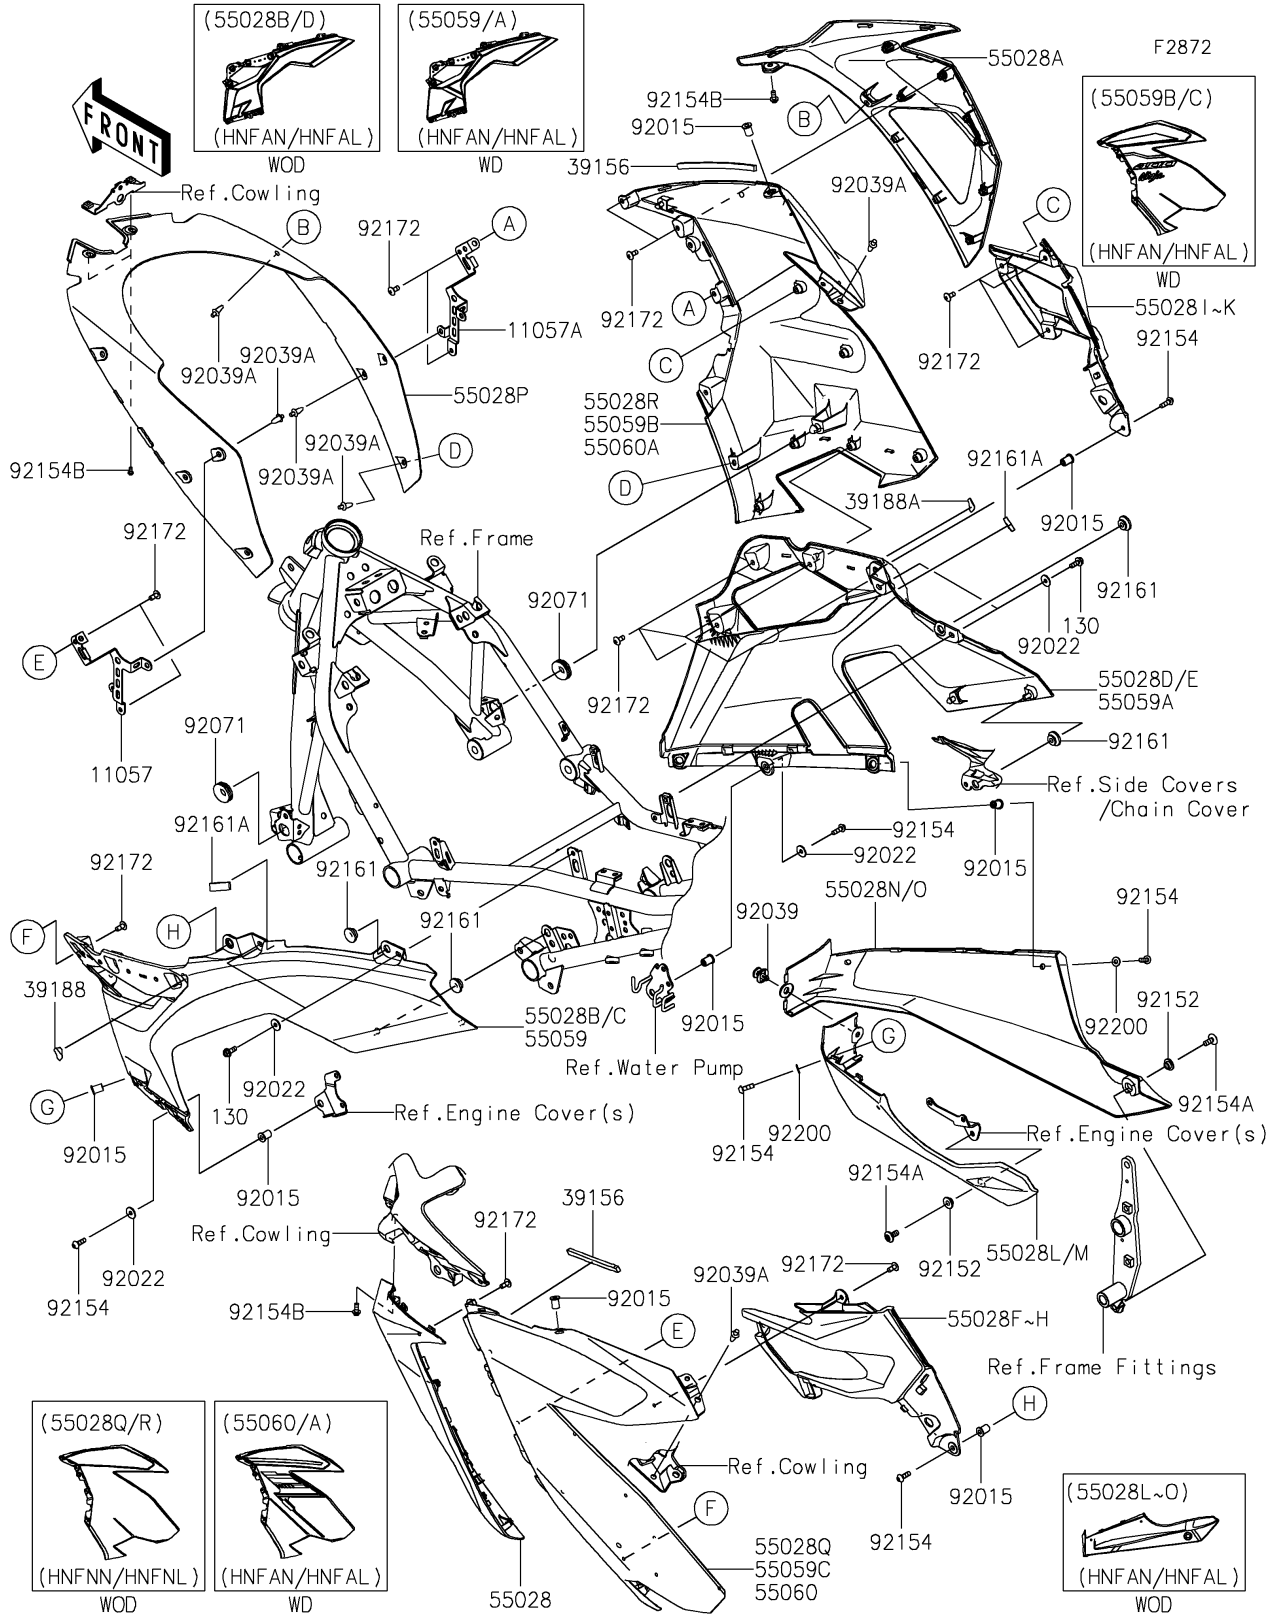

2022 NINJA® 400 PARTS DIAGRAM

Cowling Lower(HNFNN-HNFAL)

2022 NINJA® 400 PARTS LIST

Cowling Lowers(HNFNN-HNFAL)

ITEM NAME	PART NUMBER	QUANTITY
BRACKET,COWL.,FR,LH (Ref # 11057)	11057-1197	1
BRACKET,COWL.,FR,RH (Ref # 11057A)	11057-1198	1
PAD,7X130X5 (Ref # 39156)	39156-2296	2
TAPE,LWR SIDE COWL.,LH (Ref # 39188)	39188-0573	1
TAPE,LWR SIDE COWL.,RH (Ref # 39188A)	39188-0574	1
COWLING,SIDE,FR,LH (Ref # 55028)	55028-0637	1
COWLING,SIDE,FR,RH (Ref # 55028A)	55028-0638	1
COWLING,SIDE,LWR,LH,M.C.GRAY (Ref # 55028C)	55028-0641-51A	1
COWLING,SIDE,LWR,RH,M.C.GRAY (Ref # 55028E)	55028-0642-51A	1
COWLING,FIN,LH,M.S.SILVER (Ref # 55028F)	55028-0643-35Z	1
COWLING,FIN,RH,M.S.SILVER (Ref # 55028I)	55028-0644-35Z	1
COWLING,LWR,LH,M.F.S.BLACK (Ref # 55028M)	55028-0645-739	1
COWLING,LWR,RH,M.F.S.BLACK (Ref # 55028O)	55028-0646-739	1
COWLING,INNER (Ref # 55028P)	55028-0647	1
COWLING,SIDE,UPP,LH,M.C.GRAY (Ref # 55028Q)	55028-0686-51A	1
COWLING,SIDE,UPP,RH,M.C.GRAY (Ref # 55028R)	55028-0687-51A	1
NUT,WELL,5MM (Ref # 92015)	92015-1757	10
WASHER,5.2X16X1.2 (Ref # 92022)	92022-263	6
RIVET,HOLE 8MM (Ref # 92039)	92039-0014	1
RIVET (Ref # 92039A)	92039-0060	10
GROMMET (Ref # 92071)	92071-1043	2
COLLAR,6.5X10X5.6 (Ref # 92152)	92152-0445	2
BOLT,SOCKET,5X16 (Ref # 92154)	92154-0209	8
BOLT,SOCKET,6X14 (Ref # 92154A)	92154-0932	2
BOLT,SOCKET,5X12 (Ref # 92154B)	92154-1421	4
DAMPER (Ref # 92161)	92161-1531	6
DAMPER,10X28X5 (Ref # 92161A)	92161-2107	2
SCREW,5X12 (Ref # 92172)	92172-0821	22
WASHER,5.2X12X1.0 (Ref # 92200)	92200-0784	4

2022 NINJA® 400 PARTS LIST

Cowling Lowers(HNFNN-HNFAL)

ITEM NAME	PART NUMBER	QUANTITY
BOLT-FLANGED,5X14 (Ref # 130)	130BA0514	4