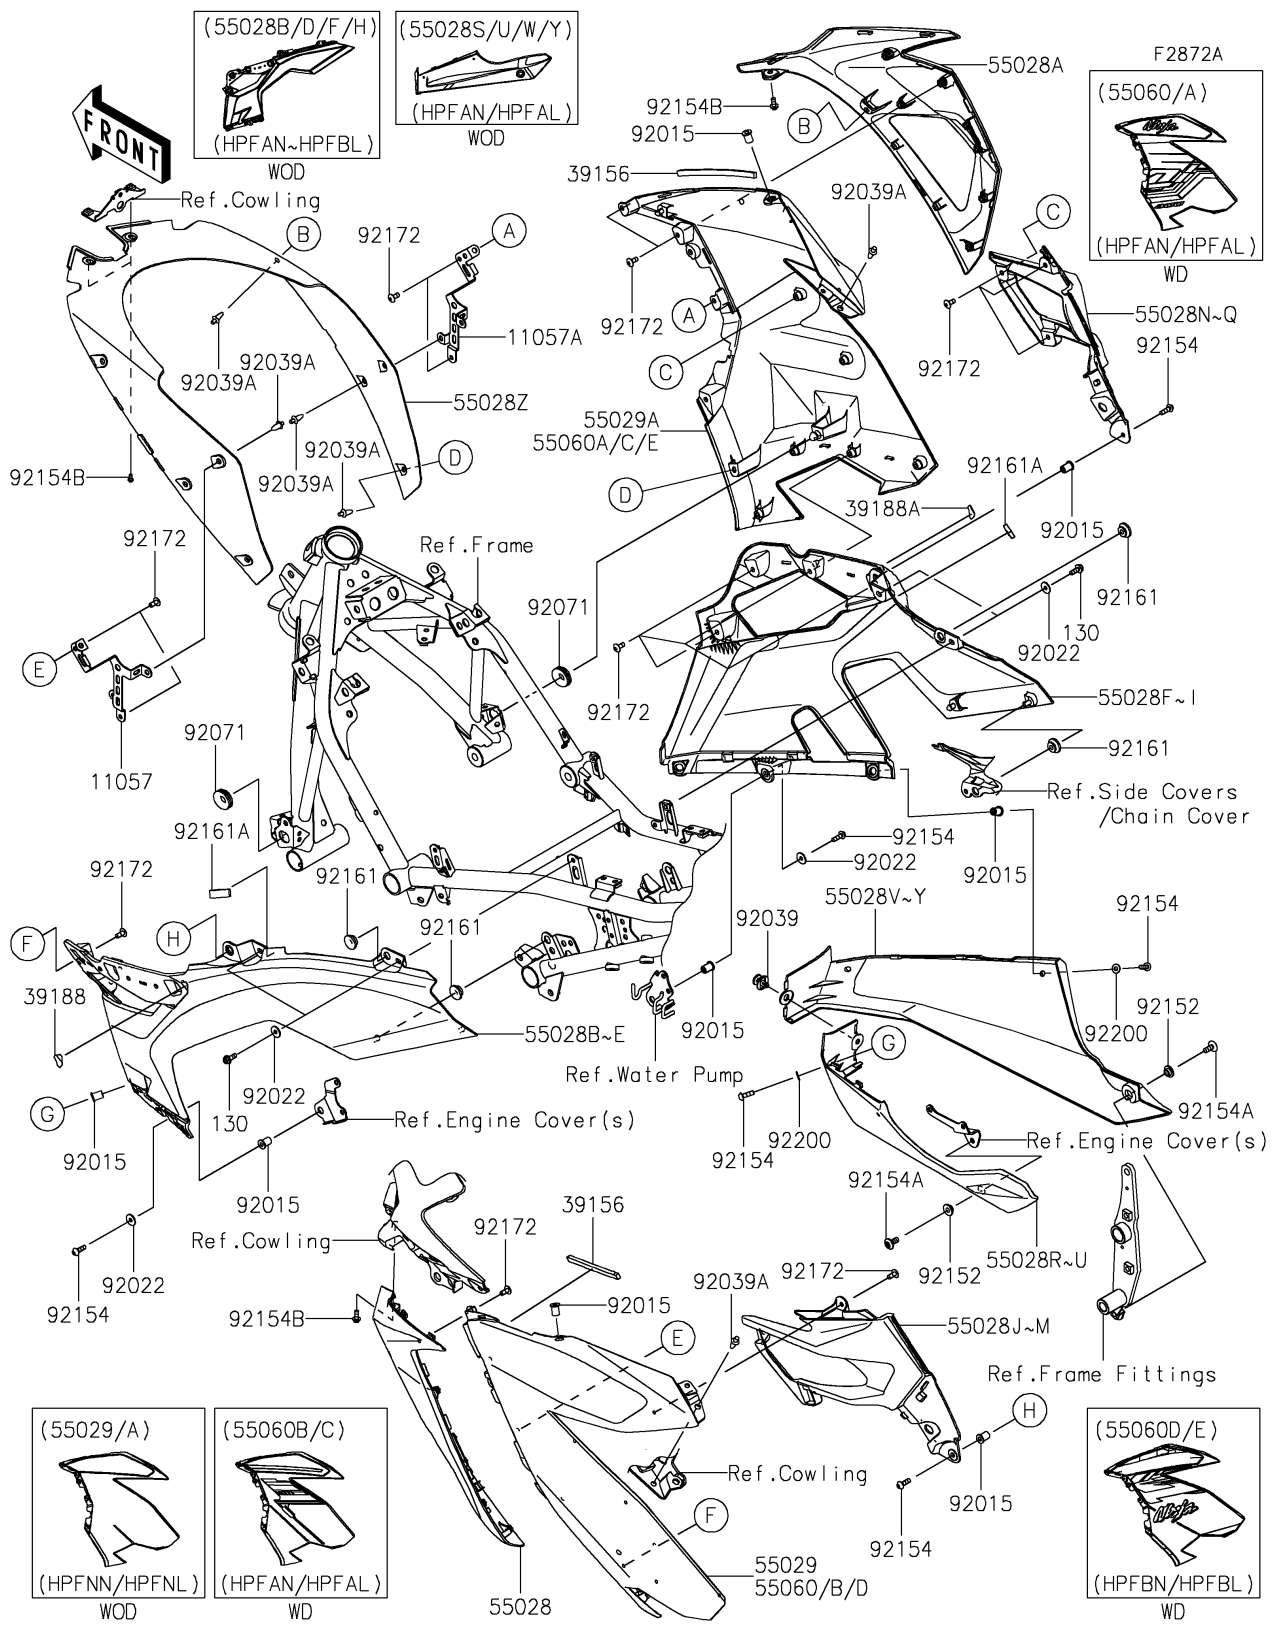

## 2023 Ninja® 400 PARTS DIAGRAM

### Cowling Lower (HPFNN-HPFBL)

# 2023 Ninja® 400 PARTS LIST

## Cowling Lowers(HPFNN-HPFBL)

ITEM NAME	PART NUMBER	QUANTITY
BRACKET,COWL.,FR,LH (Ref # 11057)	11057-1197	1
BRACKET,COWL.,FR,RH (Ref # 11057A)	11057-1198	1
PAD,7X130X5 (Ref # 39156)	39156-2296	2
TAPE,LWR SIDE COWL.,LH (Ref # 39188)	39188-0573	1
TAPE,LWR SIDE COWL.,RH (Ref # 39188A)	39188-0574	1
COWLING,SIDE,FR,LH (Ref # 55028)	55028-0637	1
COWLING,SIDE,FR,RH (Ref # 55028A)	55028-0638	1
COWLING,SIDE,LWR,LH,M.M.C.GRAY (Ref # 55028C)	55028-0641-51B	1
COWLING,SIDE,LWR,RH,M.M.C.GRAY (Ref # 55028G)	55028-0642-51B	1
COWLING,FIN,LH,C.L.GREEN (Ref # 55028K)	55028-0643-51P	1
COWLING,FIN,RH,C.L.GREEN (Ref # 55028O)	55028-0644-51P	1
COWLING,LWR,LH,M.C.GRAY (Ref # 55028R)	55028-0645-51A	1
COWLING,LWR,RH,M.C.GRAY (Ref # 55028V)	55028-0646-51A	1
COWLING,INNER (Ref # 55028Z)	55028-0647	1
COWLING,SIDE,UPP,LH,M.C.GRAY (Ref # 55029)	55028-0686-51A	1
COWLING,SIDE,UPP,RH,M.C.GRAY (Ref # 55029A)	55028-0687-51A	1
NUT,WELL,5MM (Ref # 92015)	92015-1757	10
WASHER,5.2X16X1.2 (Ref # 92022)	92022-263	6
RIVET,HOLE 8MM (Ref # 92039)	92039-0014	1
RIVET (Ref # 92039A)	92039-0060	10
GROMMET (Ref # 92071)	92071-1043	2
COLLAR,6.5X16X5.6 (Ref # 92152)	92152-1838	2
BOLT,SOCKET,5X16 (Ref # 92154)	92154-0209	8
BOLT,SOCKET,6X14 (Ref # 92154A)	92154-0932	2
BOLT,SOCKET,5X12 (Ref # 92154B)	92154-1421	4
DAMPER (Ref # 92161)	92161-1531	6
DAMPER,10X28X5 (Ref # 92161A)	92161-2107	2
SCREW,5X12 (Ref # 92172)	92172-0821	22
WASHER,5.2X12X1.0 (Ref # 92200)	92200-0784	4