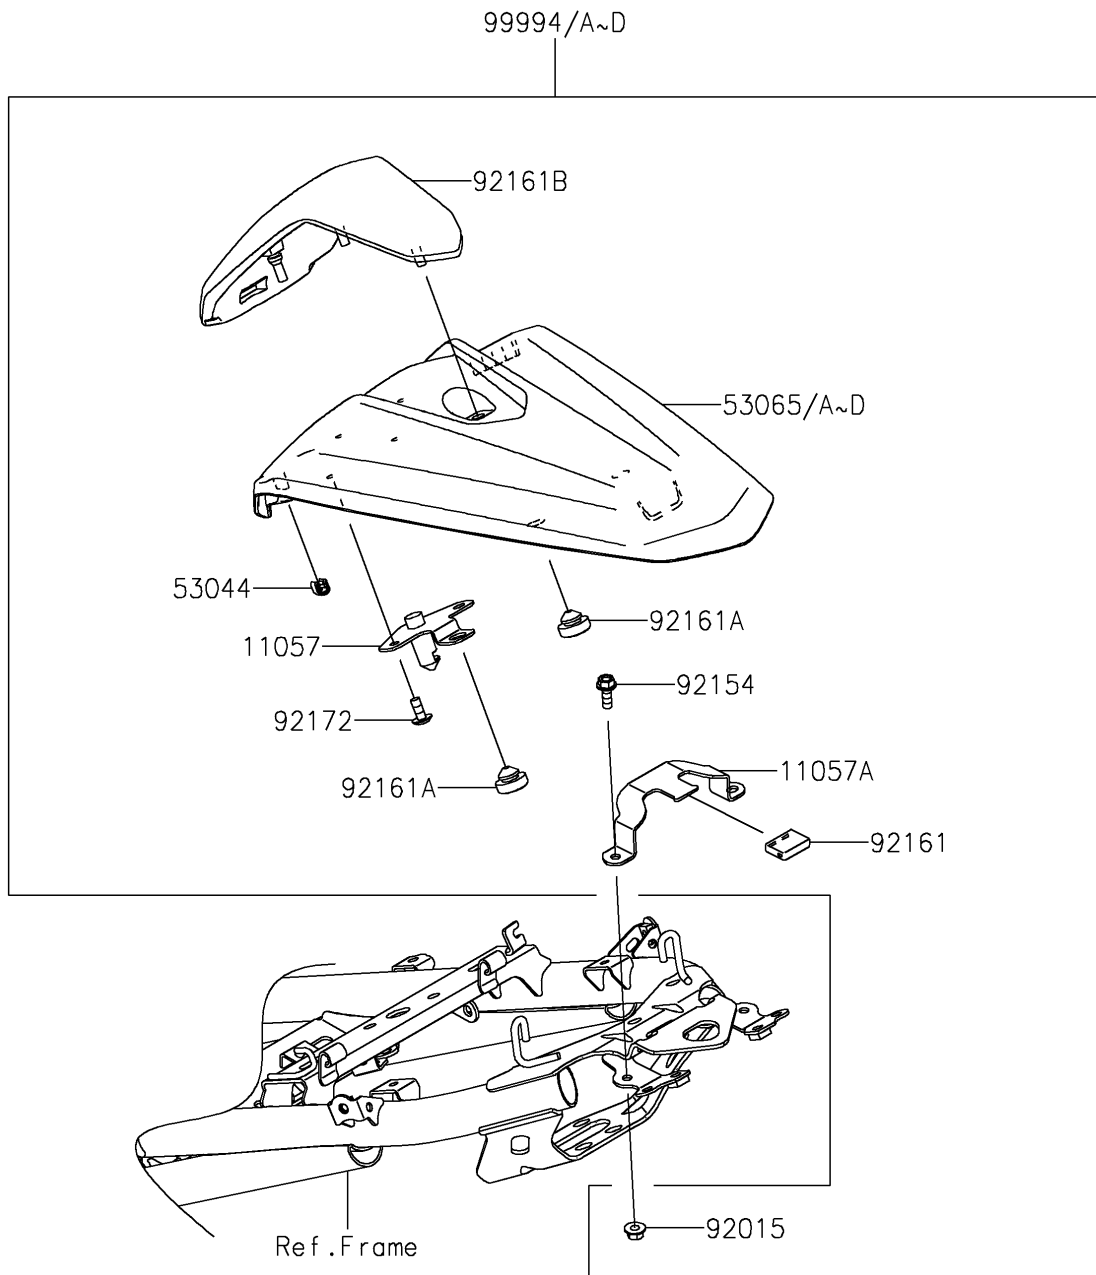

2022 NINJA® 400 PARTS DIAGRAM

Accessory(Pillion Seat Cover)

F2910

2022 NINJA® 400 PARTS LIST

Accessory(Pillion Seat Cover)

ITEM NAME	PART NUMBER	QUANTITY
BRACKET,COVER FIX (Ref # 11057)	11057-1241	1
BRACKET,FRAME FIX (Ref # 11057A)	11057-1242	1
TRIM,L=20 (Ref # 53044)	53044-0021	2
COVER SEAT,M.C.GRAY (Ref # 53065)	53065-0044-51A	1
NUT,FLANGED,5MM (Ref # 92015)	92015-1656	2
BOLT,FLANGED,5X14 (Ref # 92154)	92154-2894	2
DAMPER,15X21X5.5 (Ref # 92161)	92161-1472	1
DAMPER,9.5X18X6 (Ref # 92161A)	92161-1473	3
DAMPER,SEAT COVER (Ref # 92161B)	92161-1988	1
SCREW,5X12 (Ref # 92172)	92172-0821	2
PILLION SEAT COVER,M.C.GRAY (Ref # 99994)	99994-1038-51A	1