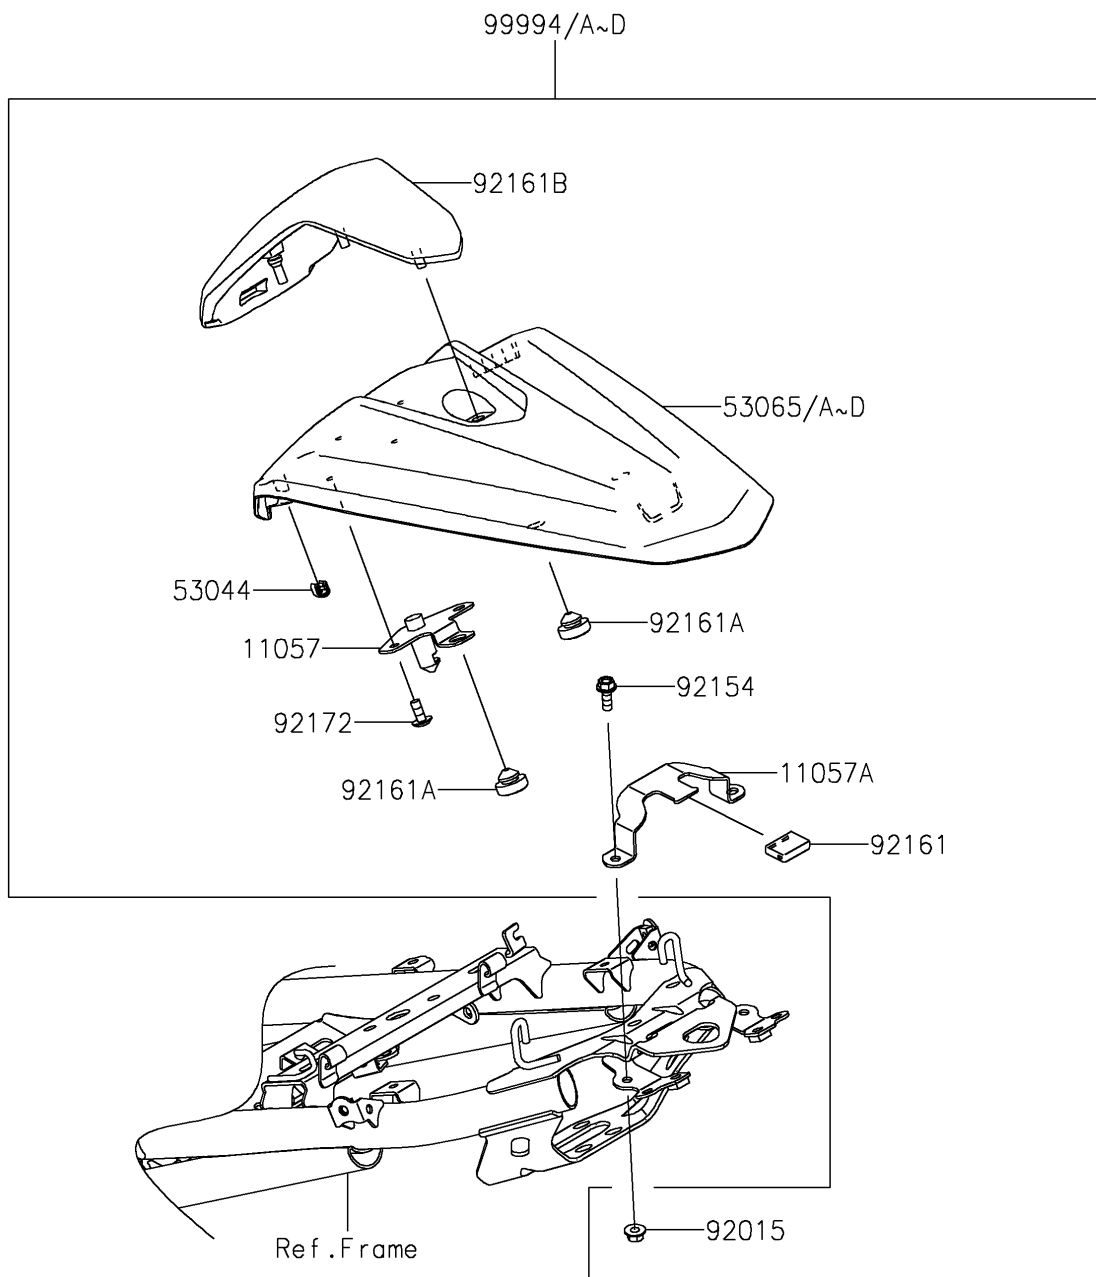

2022 NINJA® 400 PARTS DIAGRAM

Accessory(Pillion Seat Cover)

F2910

2022 NINJA® 400 PARTS LIST

Accessory(Pillion Seat Cover)

ITEM NAME	PART NUMBER	QUANTITY
BRACKET,COVER FIX (Ref # 11057)	11057-1241	1
BRACKET,FRAME FIX (Ref # 11057A)	11057-1242	1
TRIM,L=20 (Ref # 53044)	53044-0021	2
COVER SEAT,M.C.GRAY (Ref # 53065)	53065-0044-51A	1
NUT,FLANGED,5MM (Ref # 92015)	92015-1656	2
BOLT,FLANGED,5X14 (Ref # 92154)	92154-2894	2
DAMPER,15X21X5.5 (Ref # 92161)	92161-1472	1
DAMPER,9.5X18X6 (Ref # 92161A)	92161-1473	3
DAMPER,SEAT COVER (Ref # 92161B)	92161-1988	1
SCREW,5X12 (Ref # 92172)	92172-0821	2
PILLION SEAT COVER,M.C.GRAY (Ref # 99994)	99994-1038-51A	1