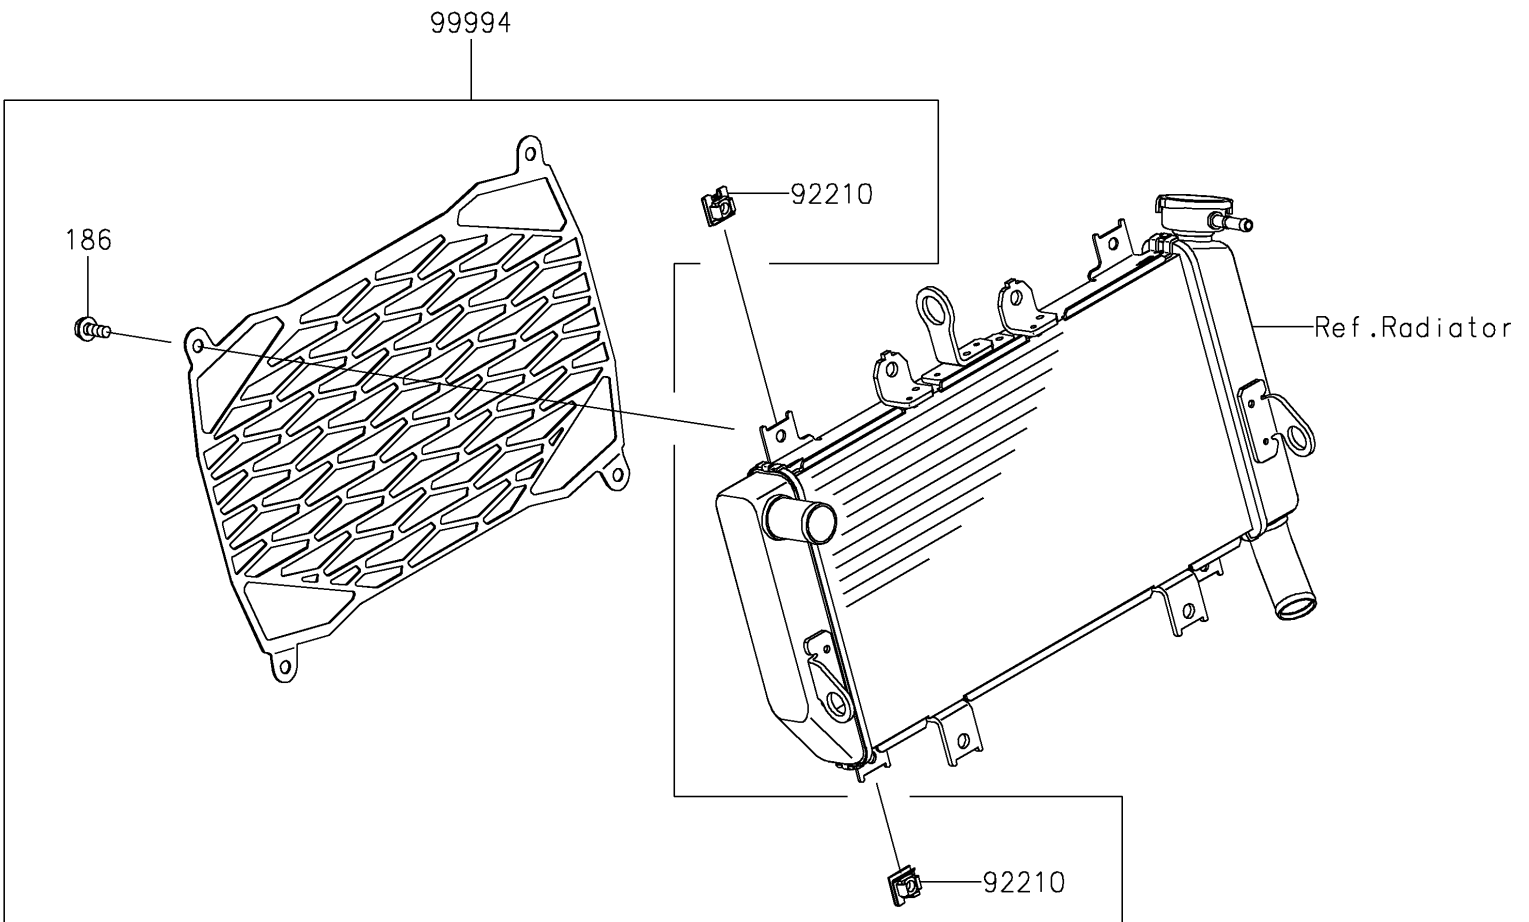

2022 NINJA[®] 400 PARTS DIAGRAM

Accessory(Radiator Screen)

F2910A

2022 NINJA® 400 PARTS LIST

Accessory(Radiator Screen)

ITEM NAME	PART NUMBER	QUANTITY
NUT,CLIP,6MM (Ref # 92210)	92210-0867	4
KIT-ACCESSORY,RADIATOR SCREEN (Ref # 99994)	99994-1048	1
BOLT-UPSET-WP (Ref # 186)	186BA0616	4