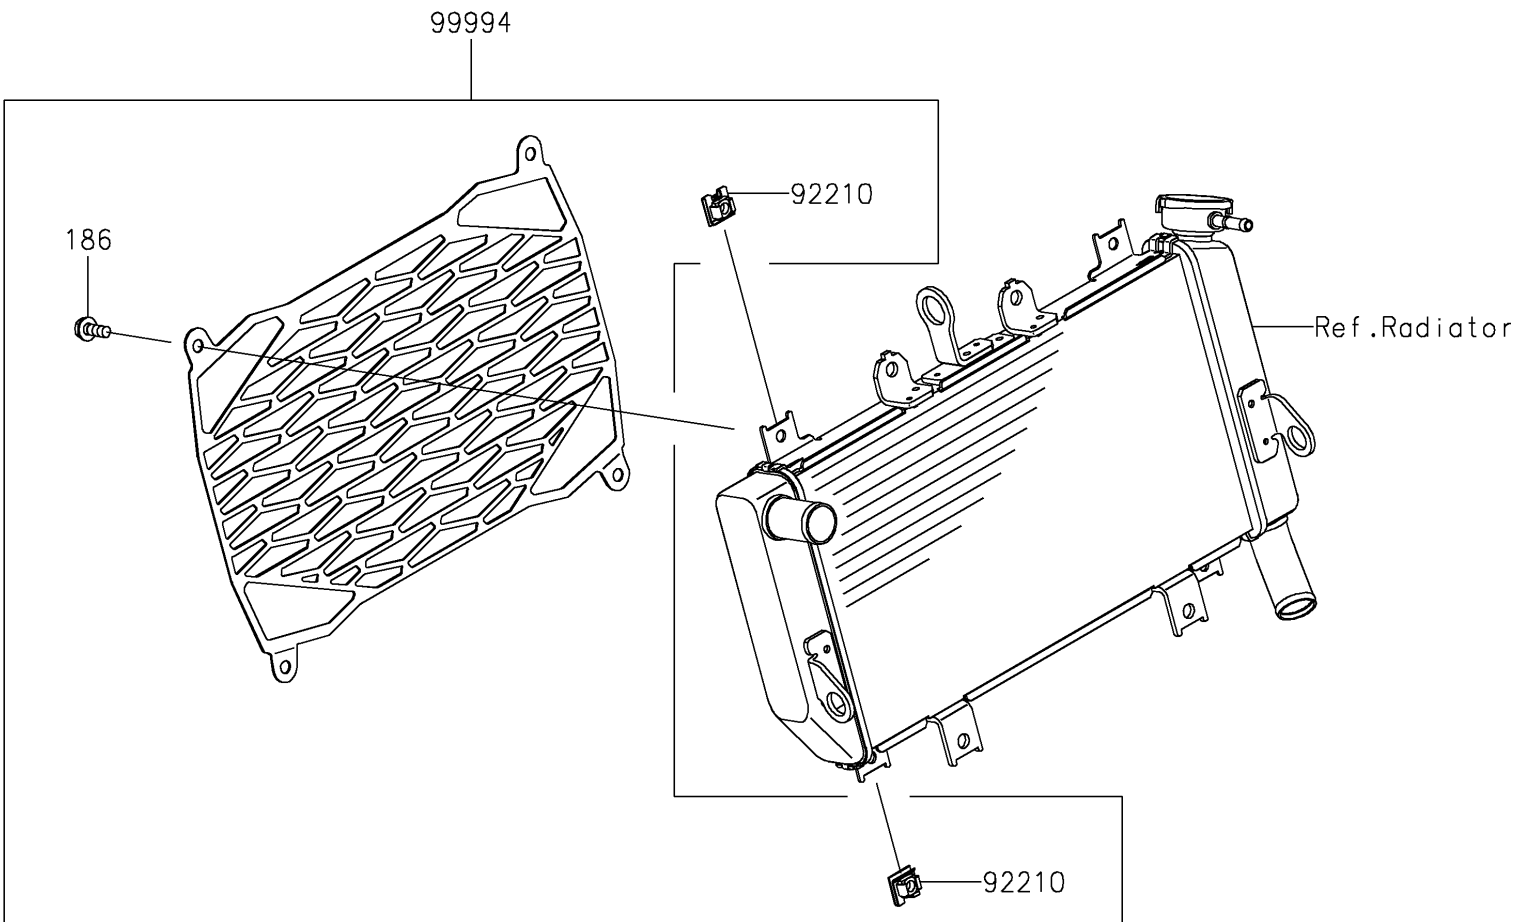

2023 Ninja® 400 PARTS DIAGRAM

Accessory(Radiator Screen)

F2910A

2023 Ninja[®] 400 PARTS LIST

Accessory(Radiator Screen)

ITEM NAME	PART NUMBER	QUANTITY
NUT,CLIP,6MM (Ref # 92210)	92210-0867	4
KIT-ACCESSORY,RADIATOR SCREEN (Ref # 99994)	99994-1048	1
BOLT-UPSET-WP (Ref # 186)	186BA0616	4