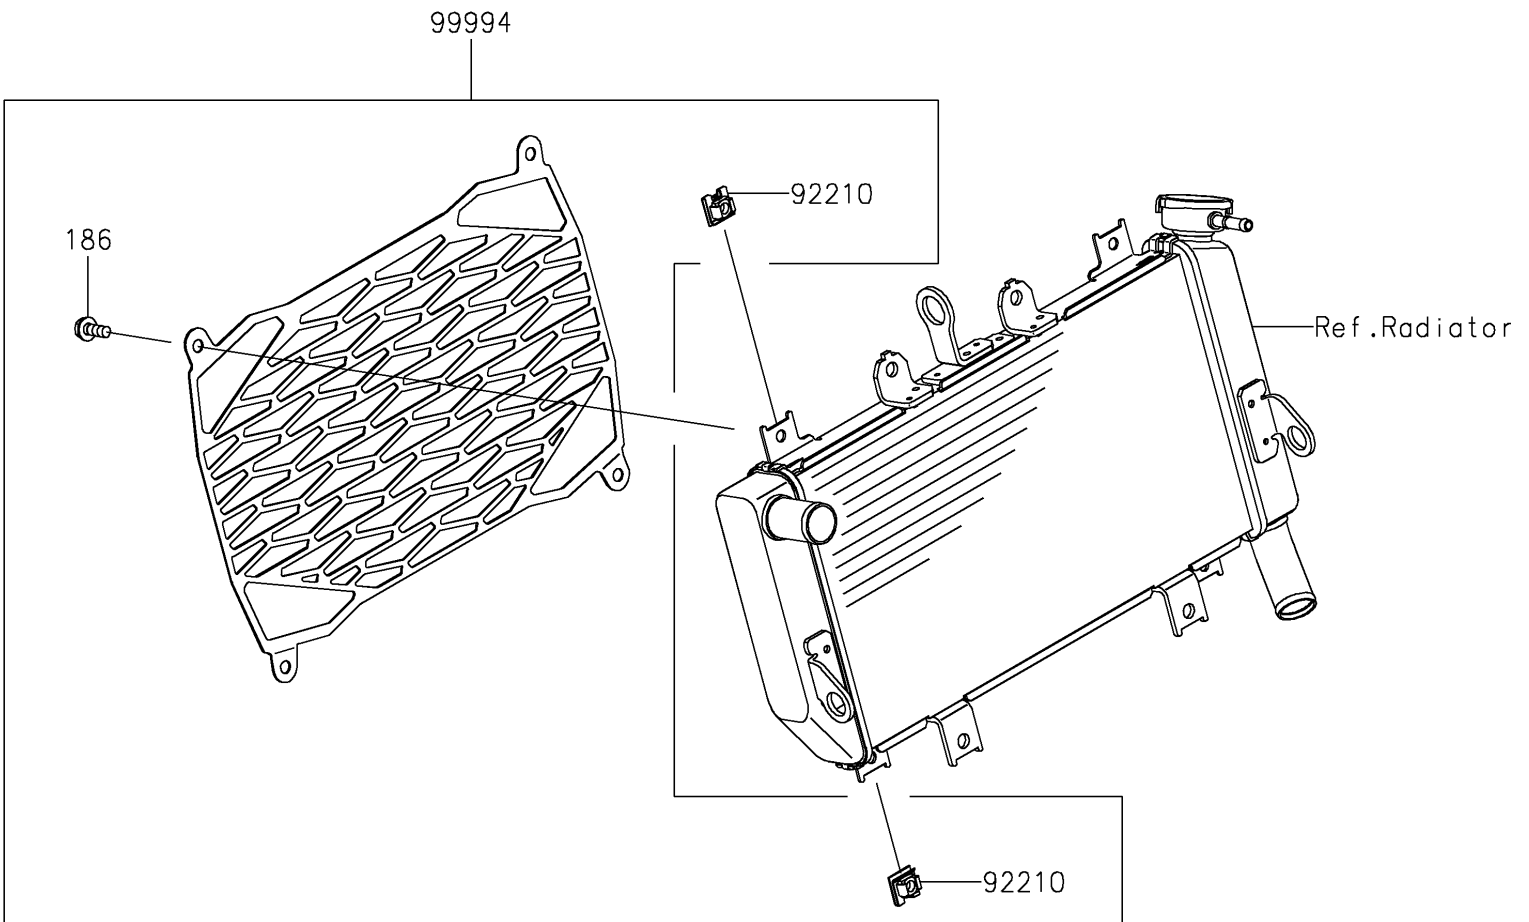

# 2022 NINJA® 400 PARTS DIAGRAM

Accessory(Radiator Screen)

F2910A

## 2022 NINJA® 400 PARTS LIST

Accessory(Radiator Screen)

ITEM NAME	PART NUMBER	QUANTITY
NUT,CLIP,6MM (Ref # 92210)	92210-0867	4
KIT-ACCESSORY,RADIATOR SCREEN (Ref # 99994)	99994-1048	1
BOLT-UPSET-WP (Ref # 186)	186BA0616	4