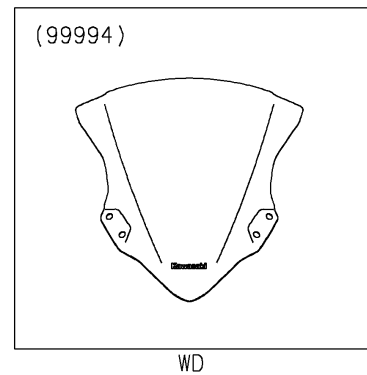

2022 NINJA® 400 PARTS DIAGRAM

Accessory(Windshield)

F2910B

2022 NINJA® 400 PARTS LIST

Accessory(Windshield)

| ITEM NAME | PART NUMBER | QUANTITY |
|---|-------------|----------|
| KIT-ACC, LONG WINDSHIELD, CLEAR (Ref # 99994) | 99994-1046 | 1 |