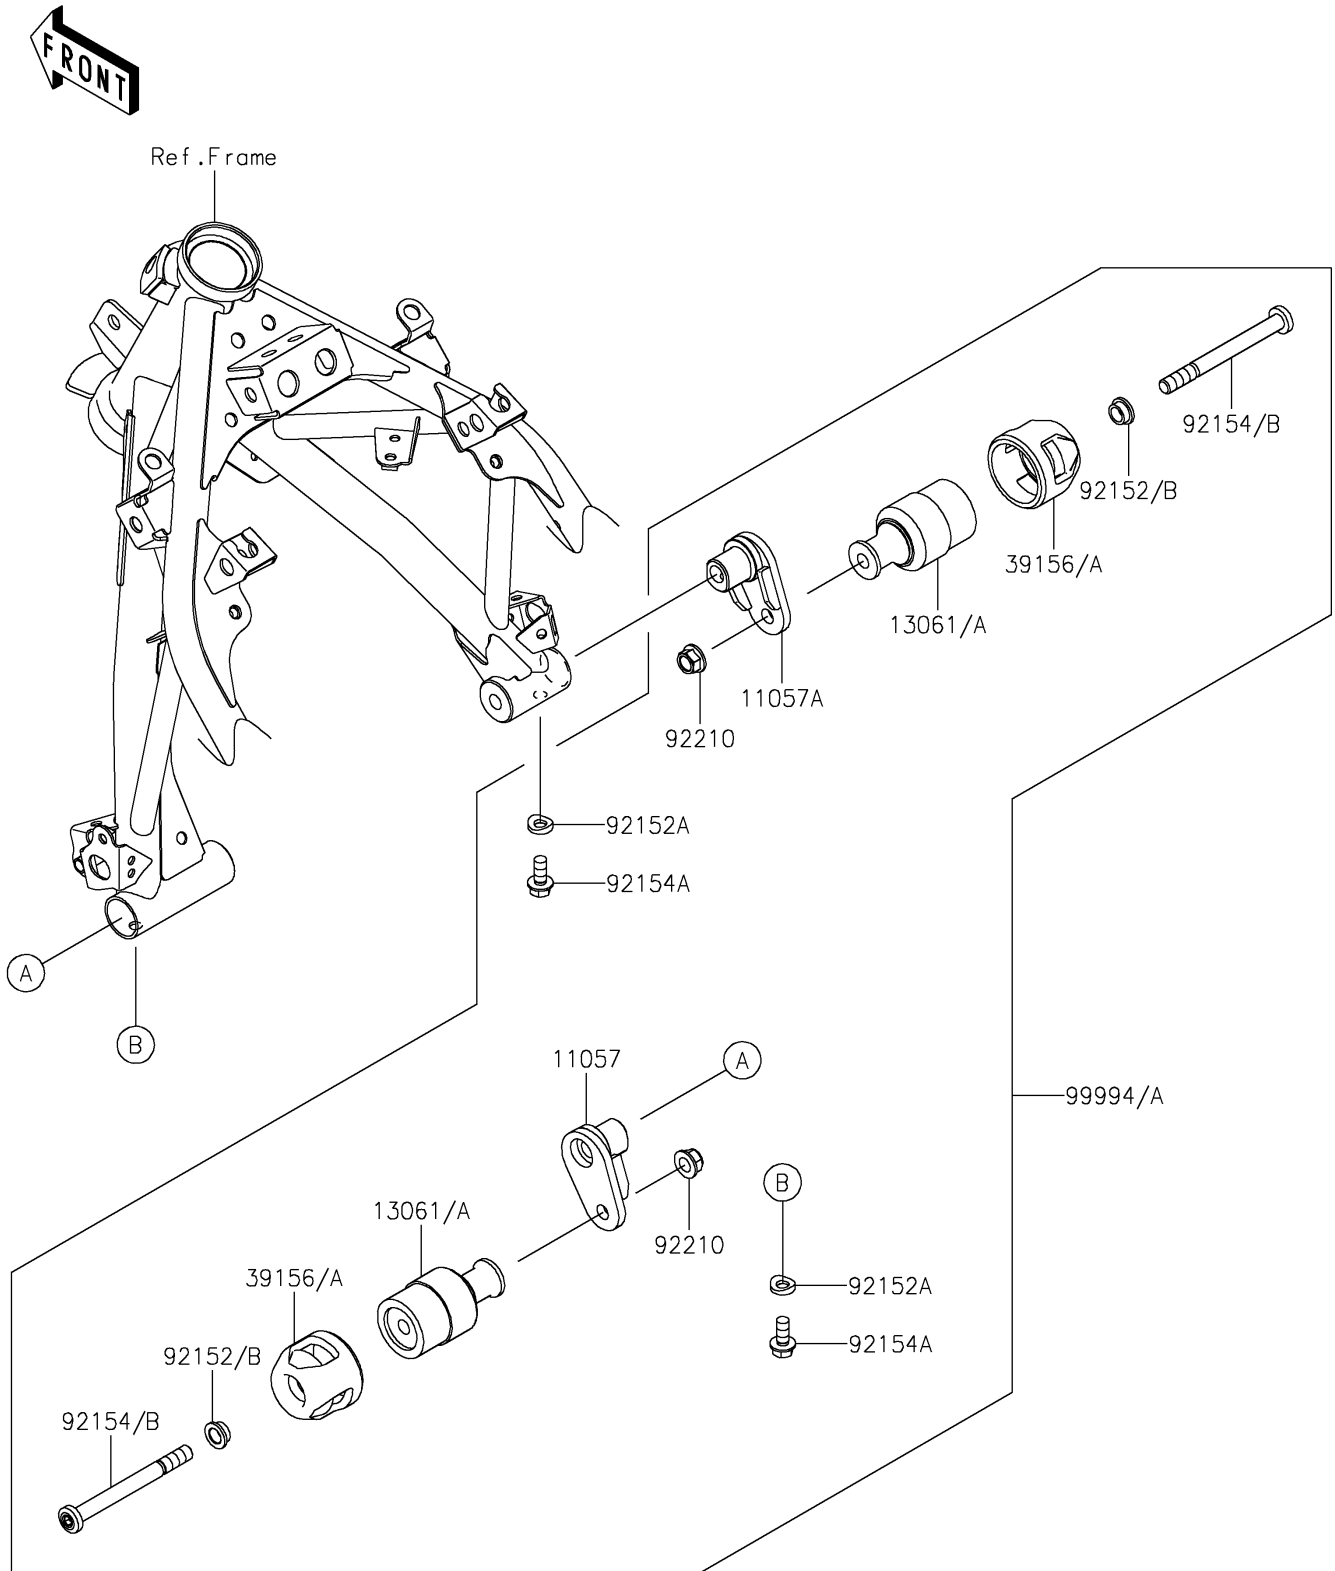

2023 Ninja® 400 PARTS DIAGRAM

Accessory(Slider)

F2910C

2023 Ninja® 400 PARTS LIST

Accessory(Slider)

ITEM NAME	PART NUMBER	QUANTITY
BRACKET,SLIDER,LH (Ref # 11057)	11057-1234	1
BRACKET,SLIDER,RH (Ref # 11057A)	11057-1235	1
BOSS (Ref # 13061A)	13061-1983	2
PAD,SLIDER (Ref # 39156A)	39156-2758	2
COLLAR,8.3X16 (Ref # 92152A)	92152-2423	2
COLLAR,10.2X14X7 (Ref # 92152B)	92152-2847	2
BOLT-FLANGED,8X14 (Ref # 92154A)	92154-3798	2
BOLT,SOCKET,10X105 (Ref # 92154B)	92154-4392	2
NUT,LOCK,FLANGED,10MM (Ref # 92210)	92210-1081	2
ENGINE SLIDER (Ref # 99994A)	99994-1741	1